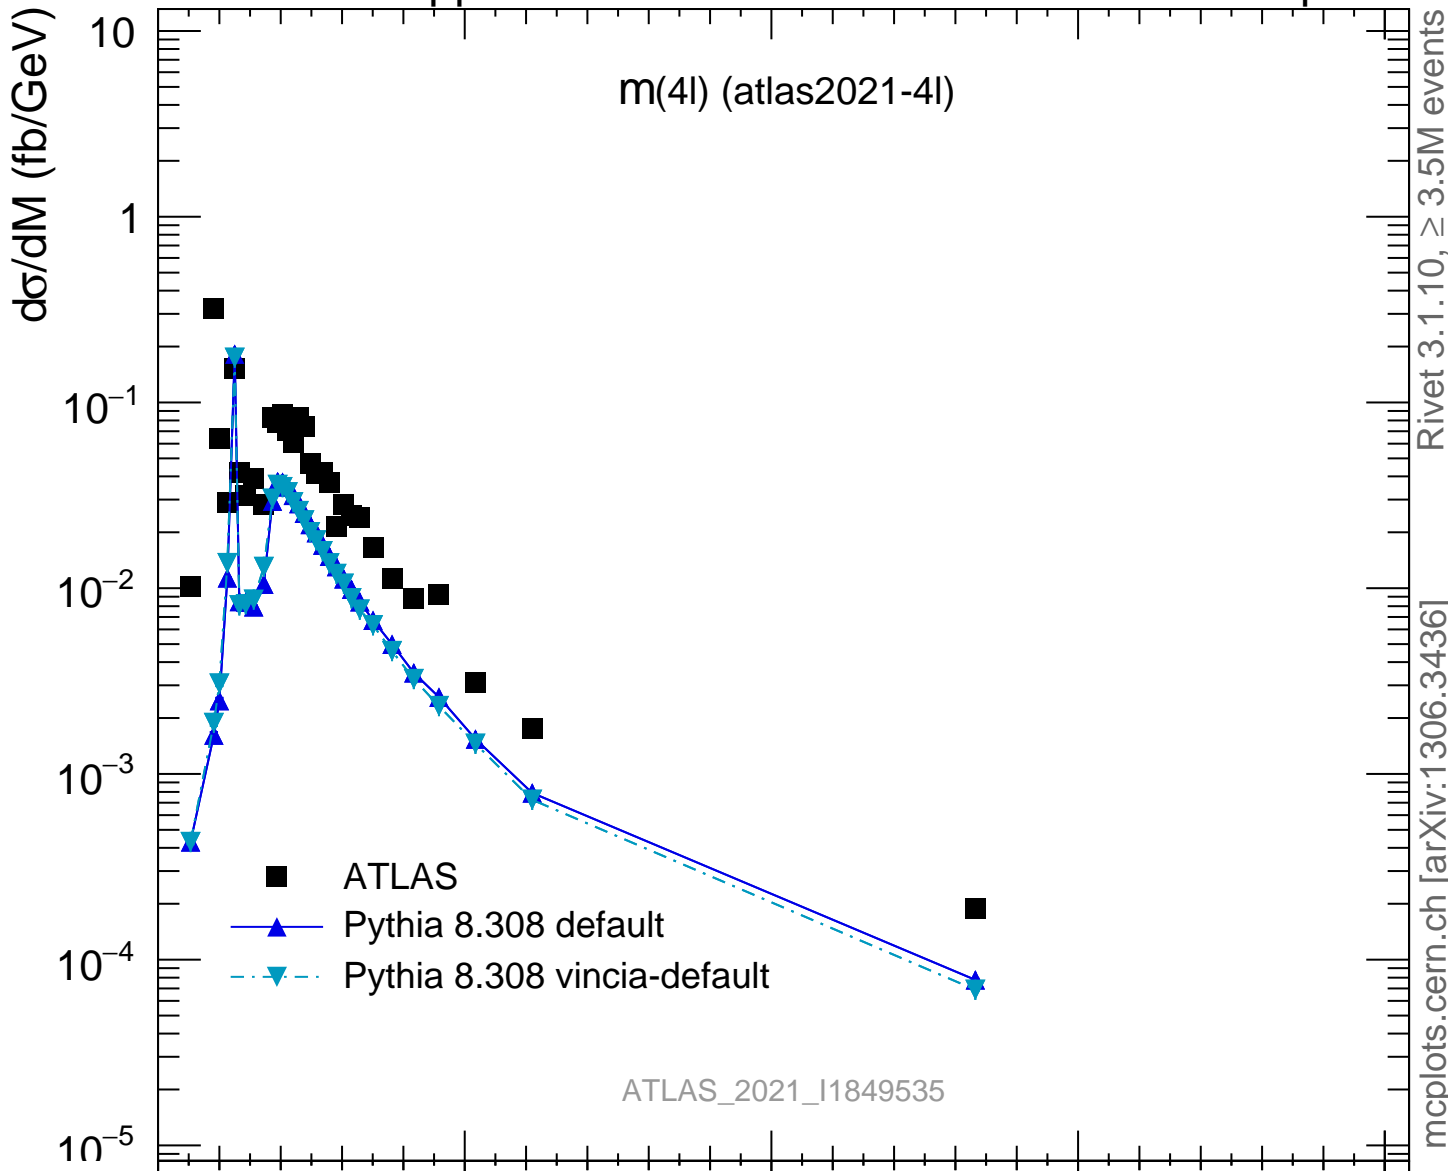

13000 GeV pp

4-lepton

Rivet 3.1.10, ≥ 3.5M events  
mcplots.cern.ch [arXiv:1306.3436]