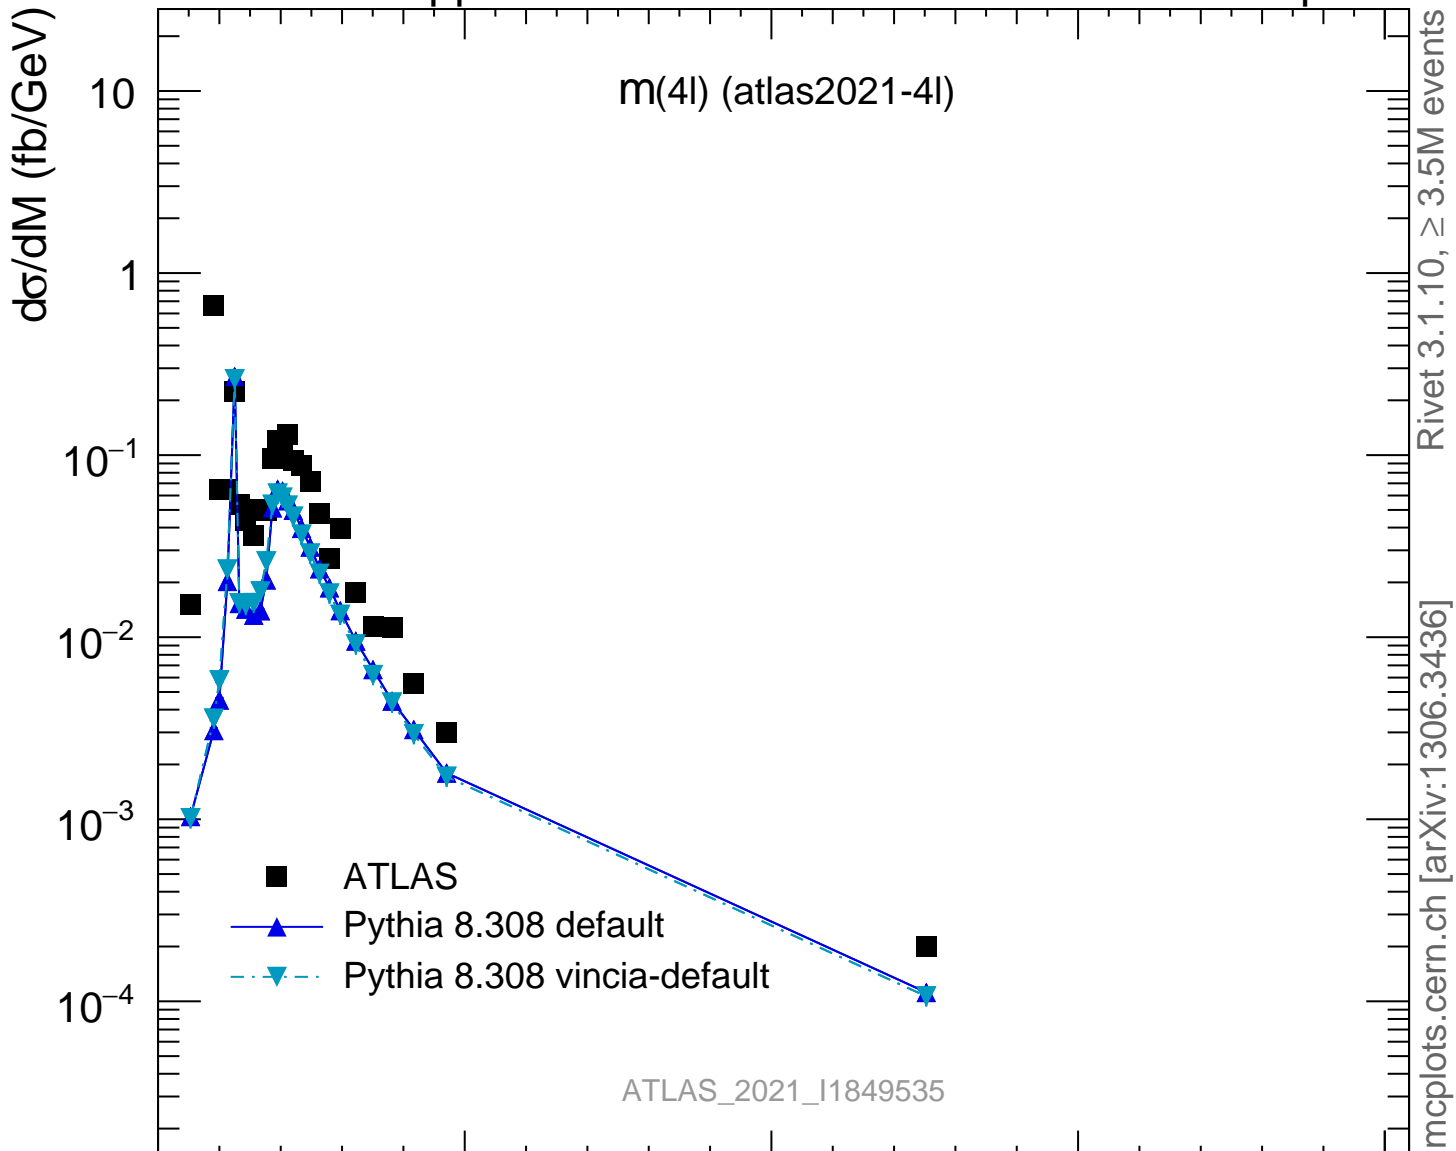

13000 GeV pp

4-lepton

Rivet 3.1.10, ≥ 3.5M events
mcplots.cern.ch [arXiv:1306.3436]