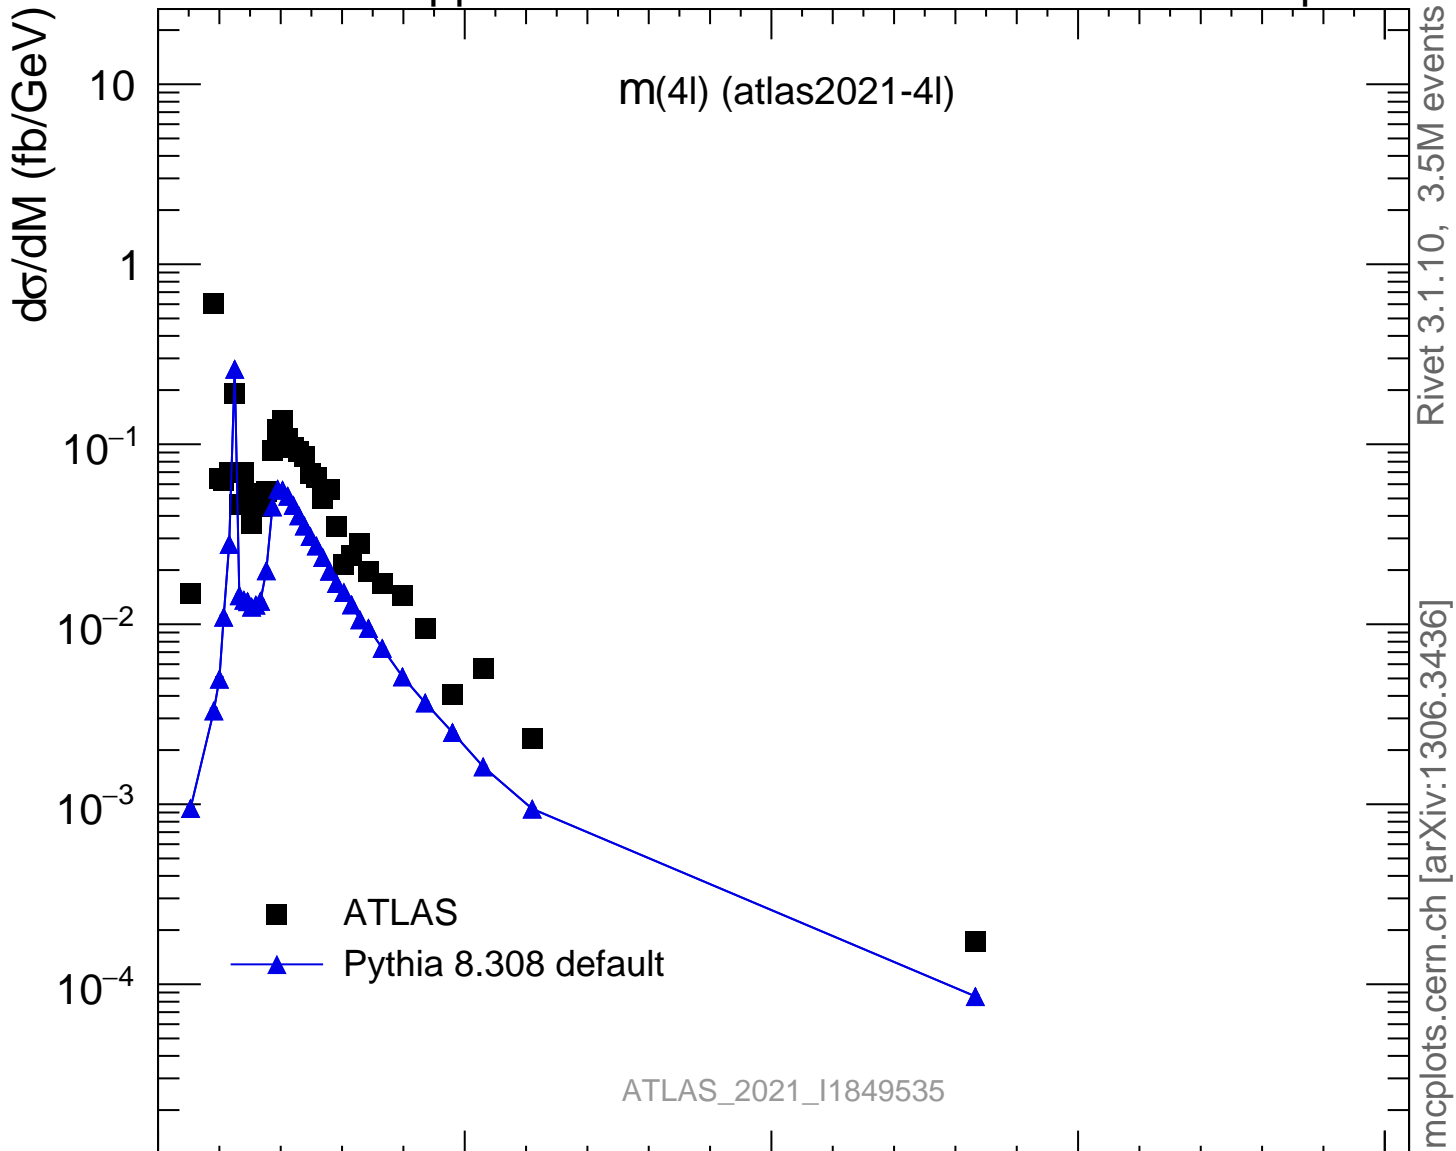

13000 GeV pp

4-lepton

ATLAS_2021_I1849535

Rivet 3.1.10, 3.5M events
mcplots.cern.ch [arXiv:1306.3436]