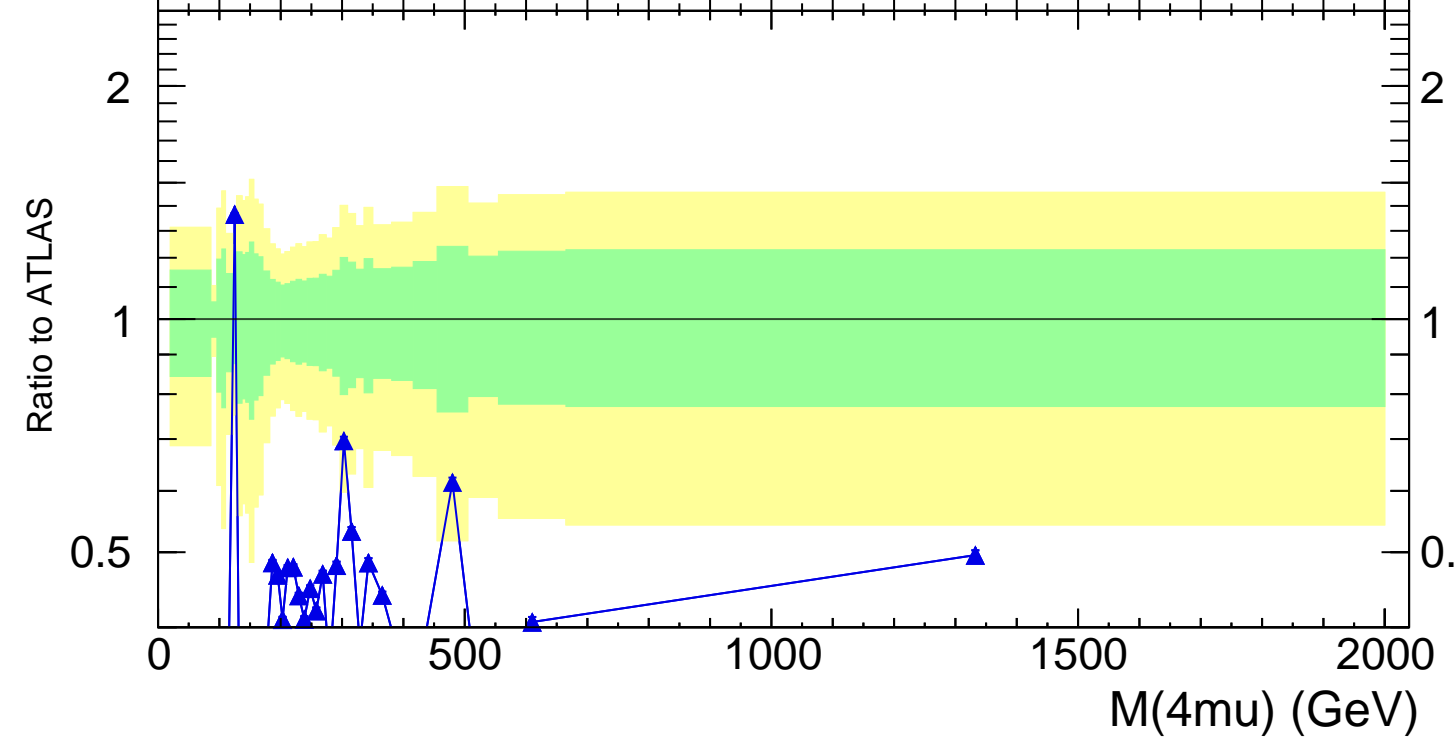

13000 GeV pp

4-lepton

ATLAS_2021_I1849535

Rivet 3.1.10, 3.5M events
mcplots.cern.ch [arXiv:1306.3436]