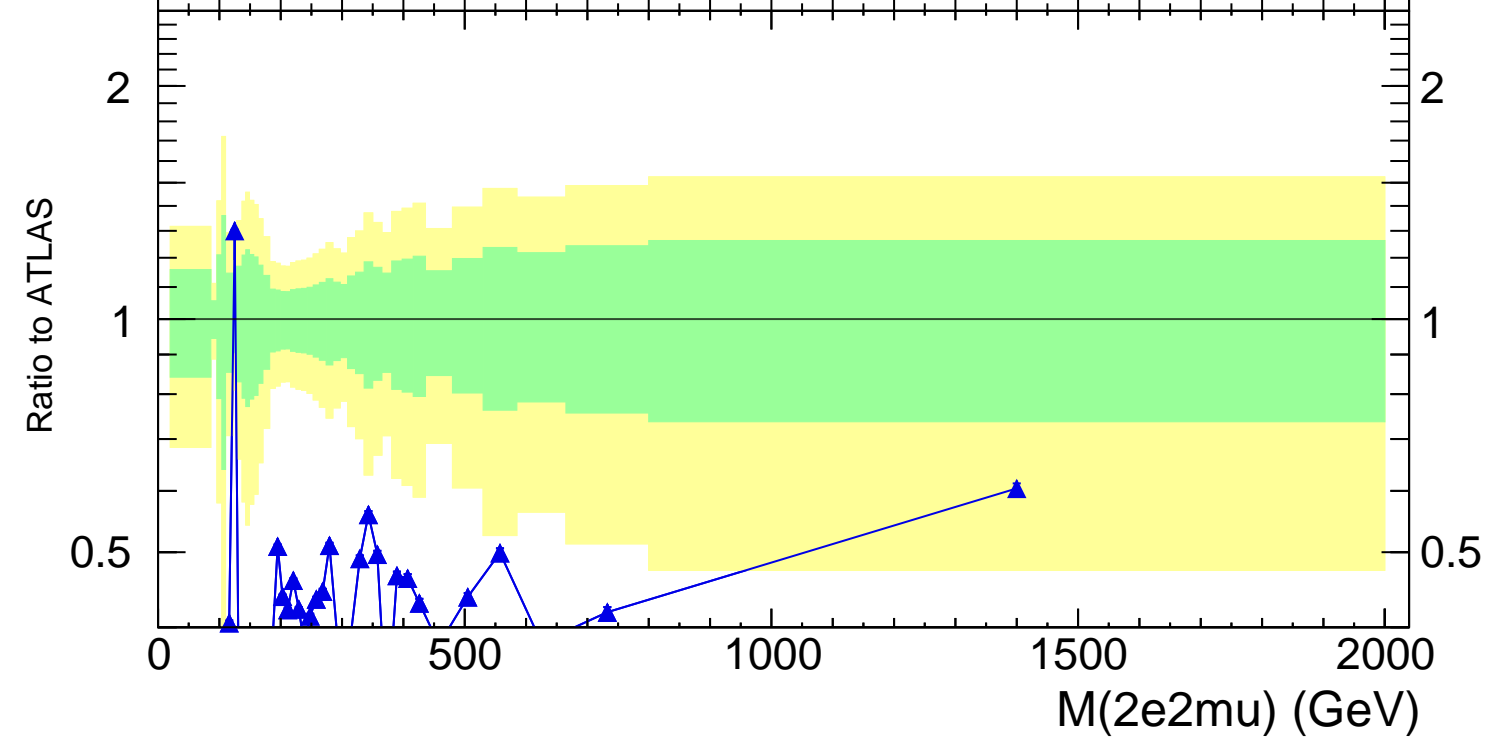

13000 GeV pp

4-lepton

Rivet 3.1.10, 3.5M events
mcplots.cern.ch [arXiv:1306.3436]