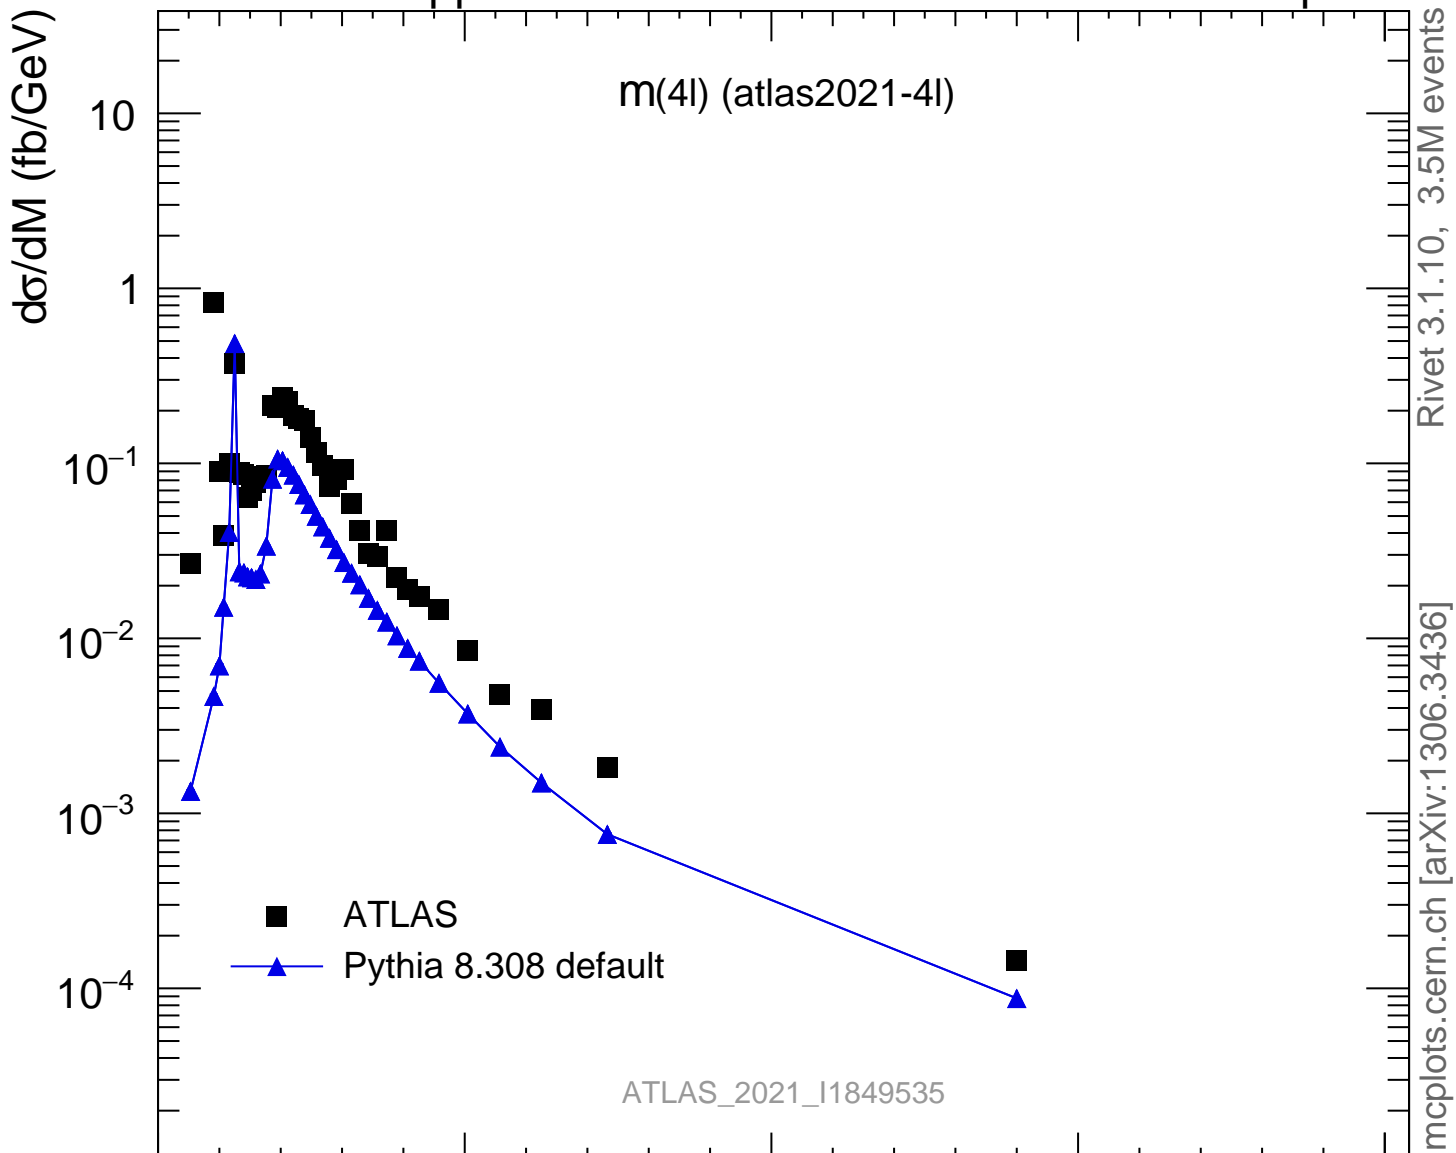

13000 GeV pp

4-lepton

Rivet 3.1.10, 3.5M events
mcplots.cern.ch [arXiv:1306.3436]