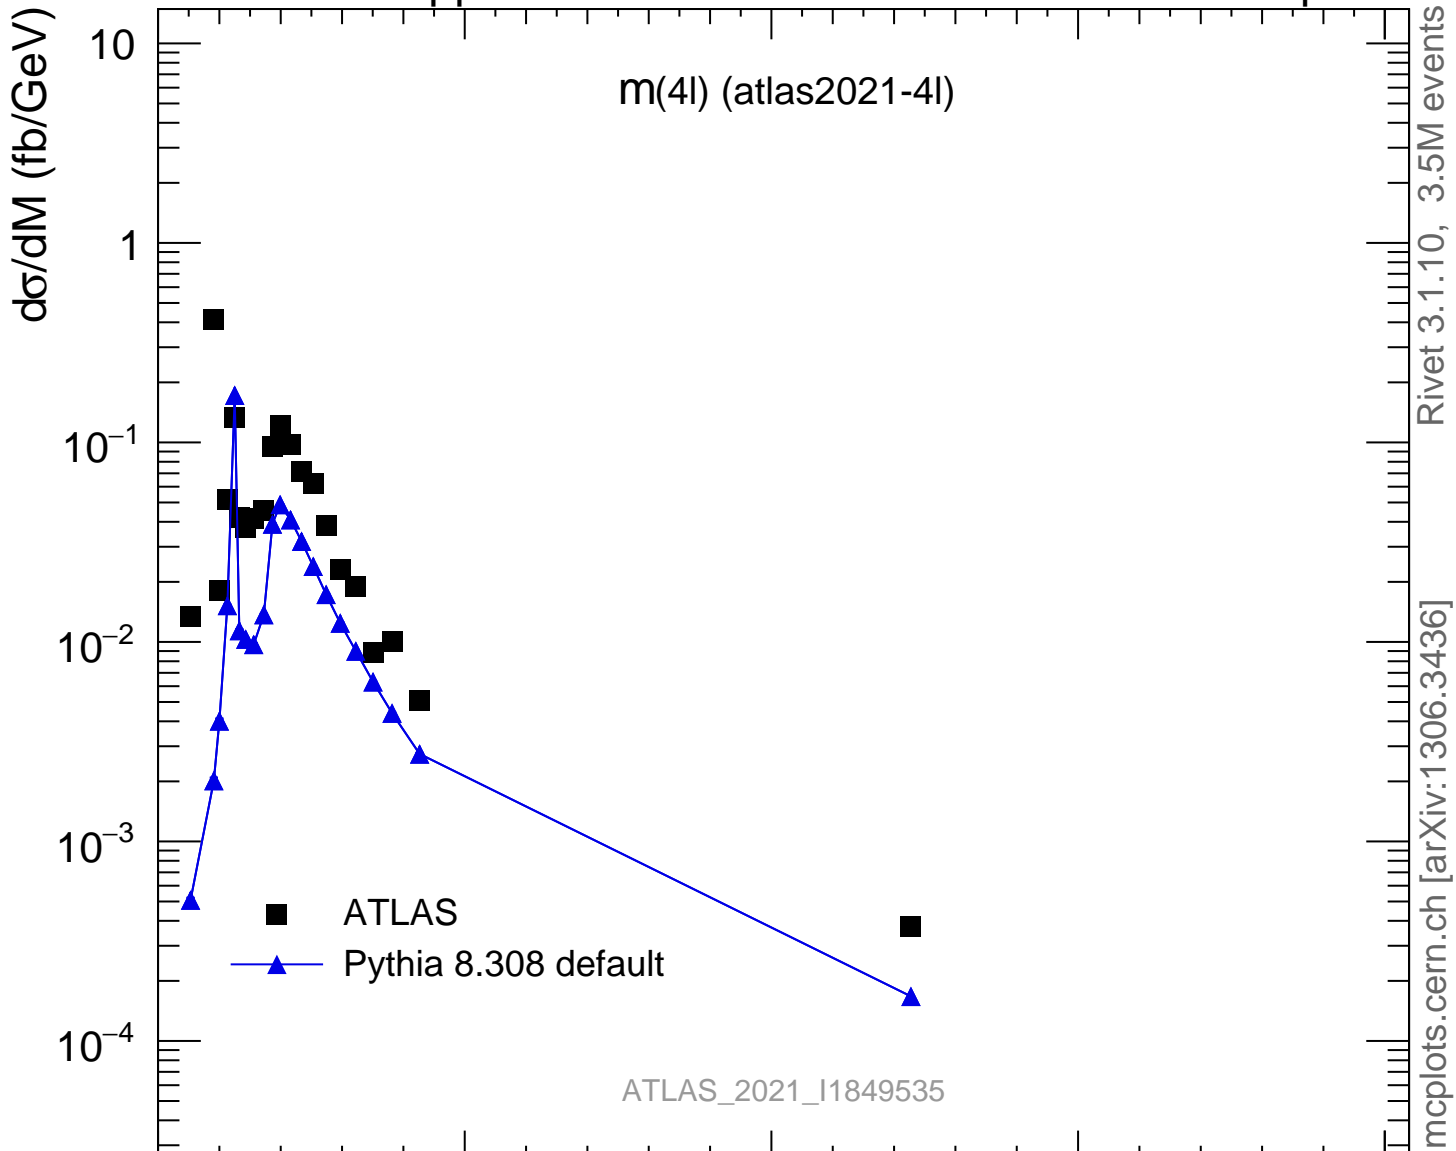

13000 GeV pp

4-lepton

ATLAS_2021_I1849535

Rivet 3.1.10, 3.5M events
mcplots.cern.ch [arXiv:1306.3436]