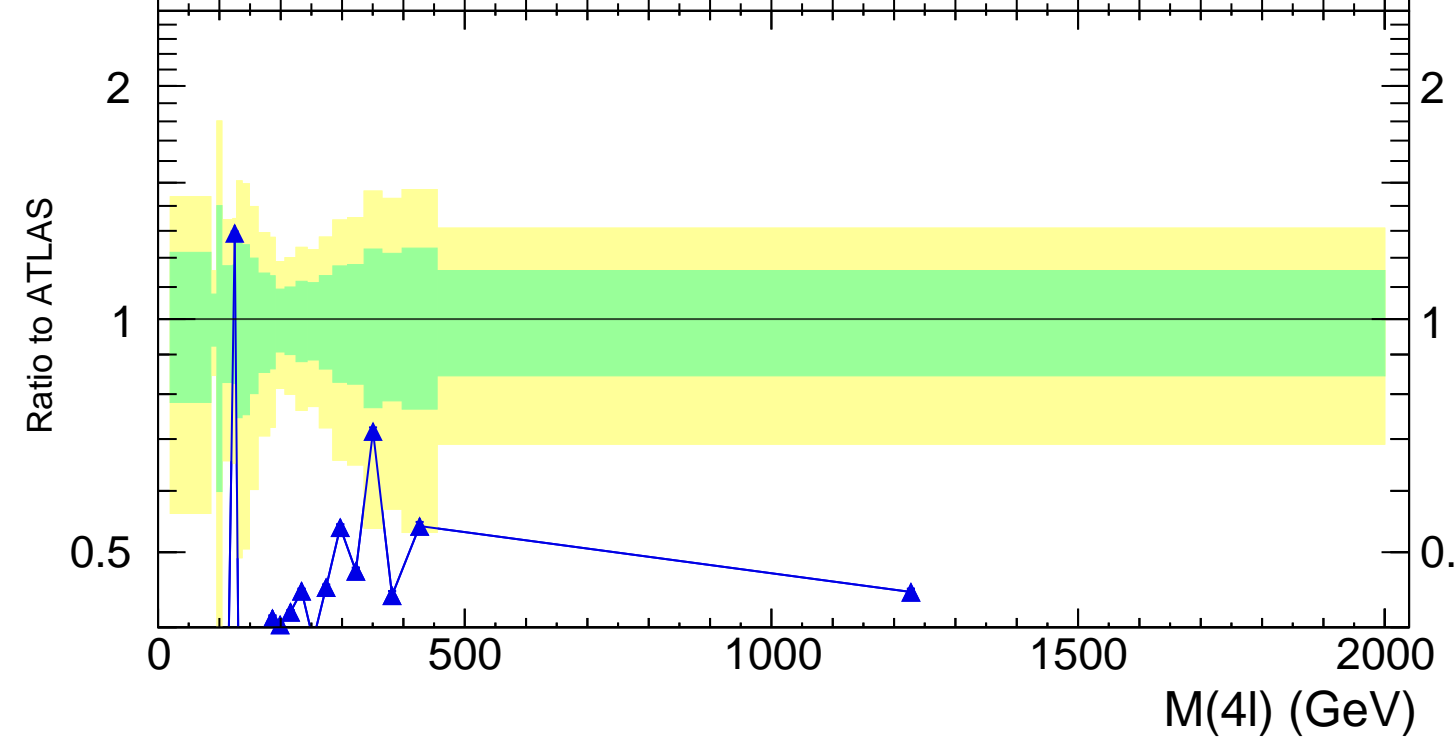

13000 GeV pp

4-lepton

ATLAS_2021_I1849535

Rivet 3.1.10, 3.5M events
mcplots.cern.ch [arXiv:1306.3436]