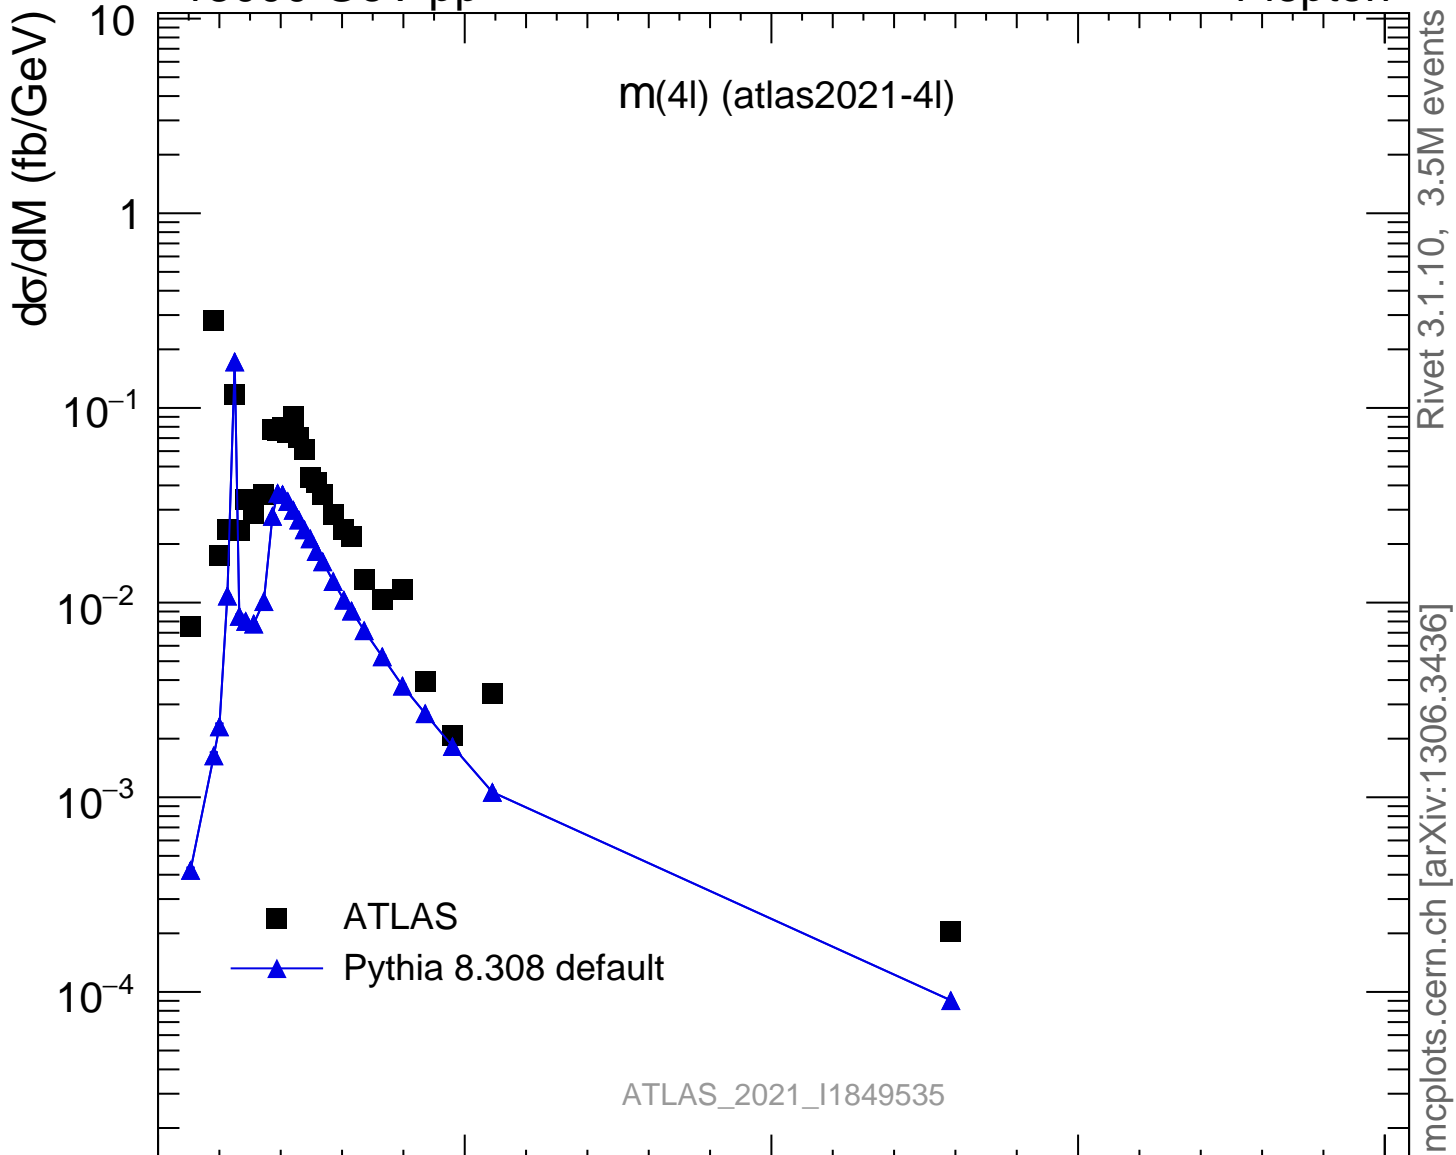

13000 GeV pp

4-lepton

Rivet 3.1.10, 3.5M events  
mcplots.cern.ch [arXiv:1306.3436]