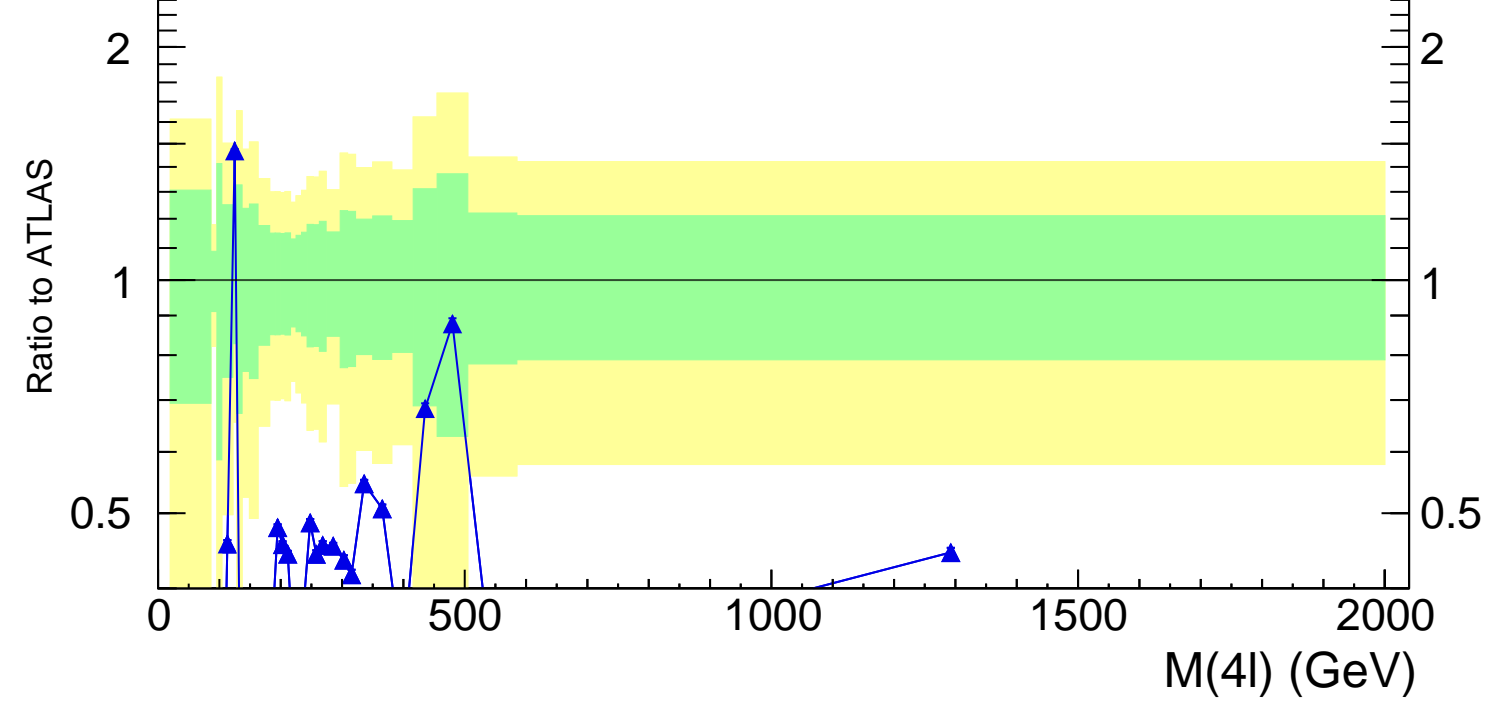

13000 GeV pp

4-lepton

Rivet 3.1.10, 3.5M events  
mcplots.cern.ch [arXiv:1306.3436]