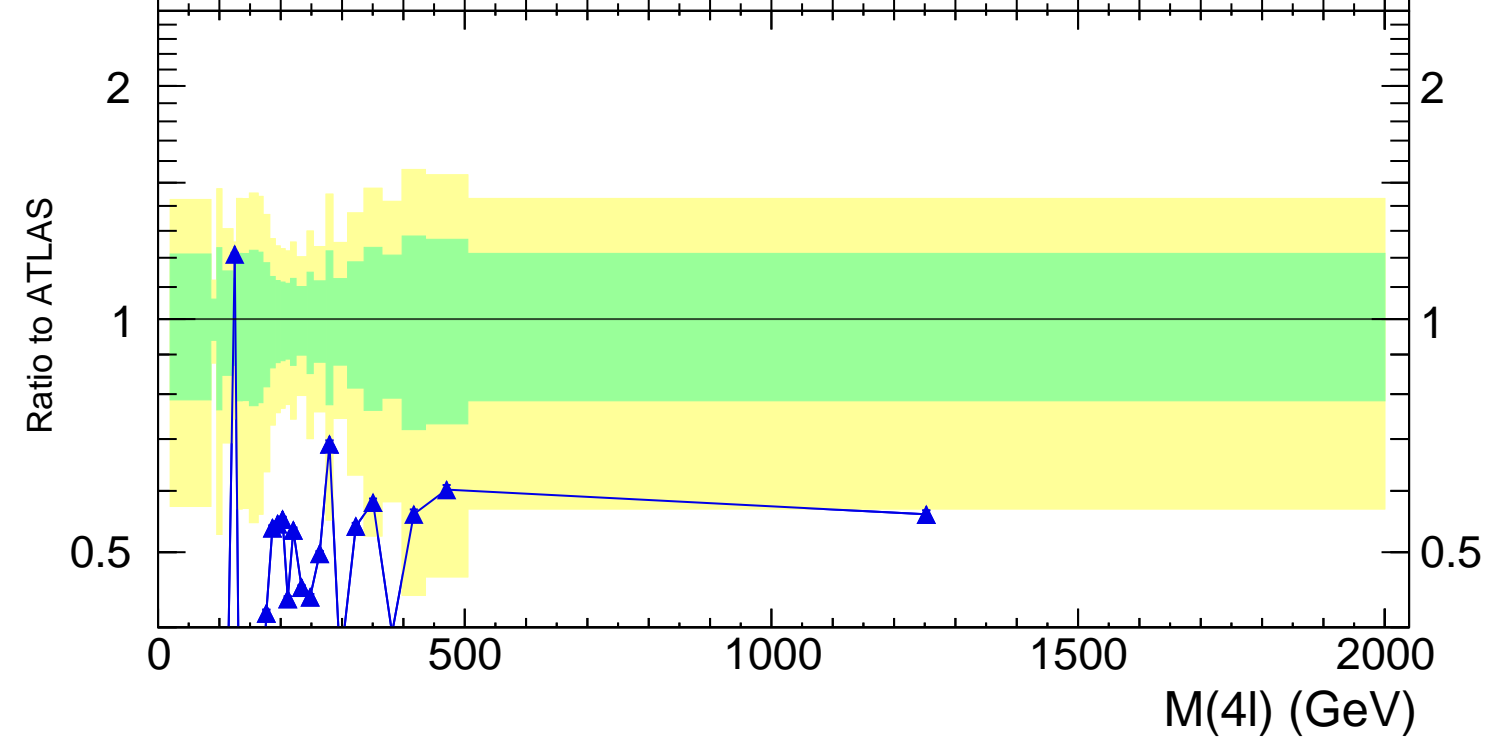

13000 GeV pp

4-lepton

Rivet 3.1.10, 3.5M events  
mcplots.cern.ch [arXiv:1306.3436]