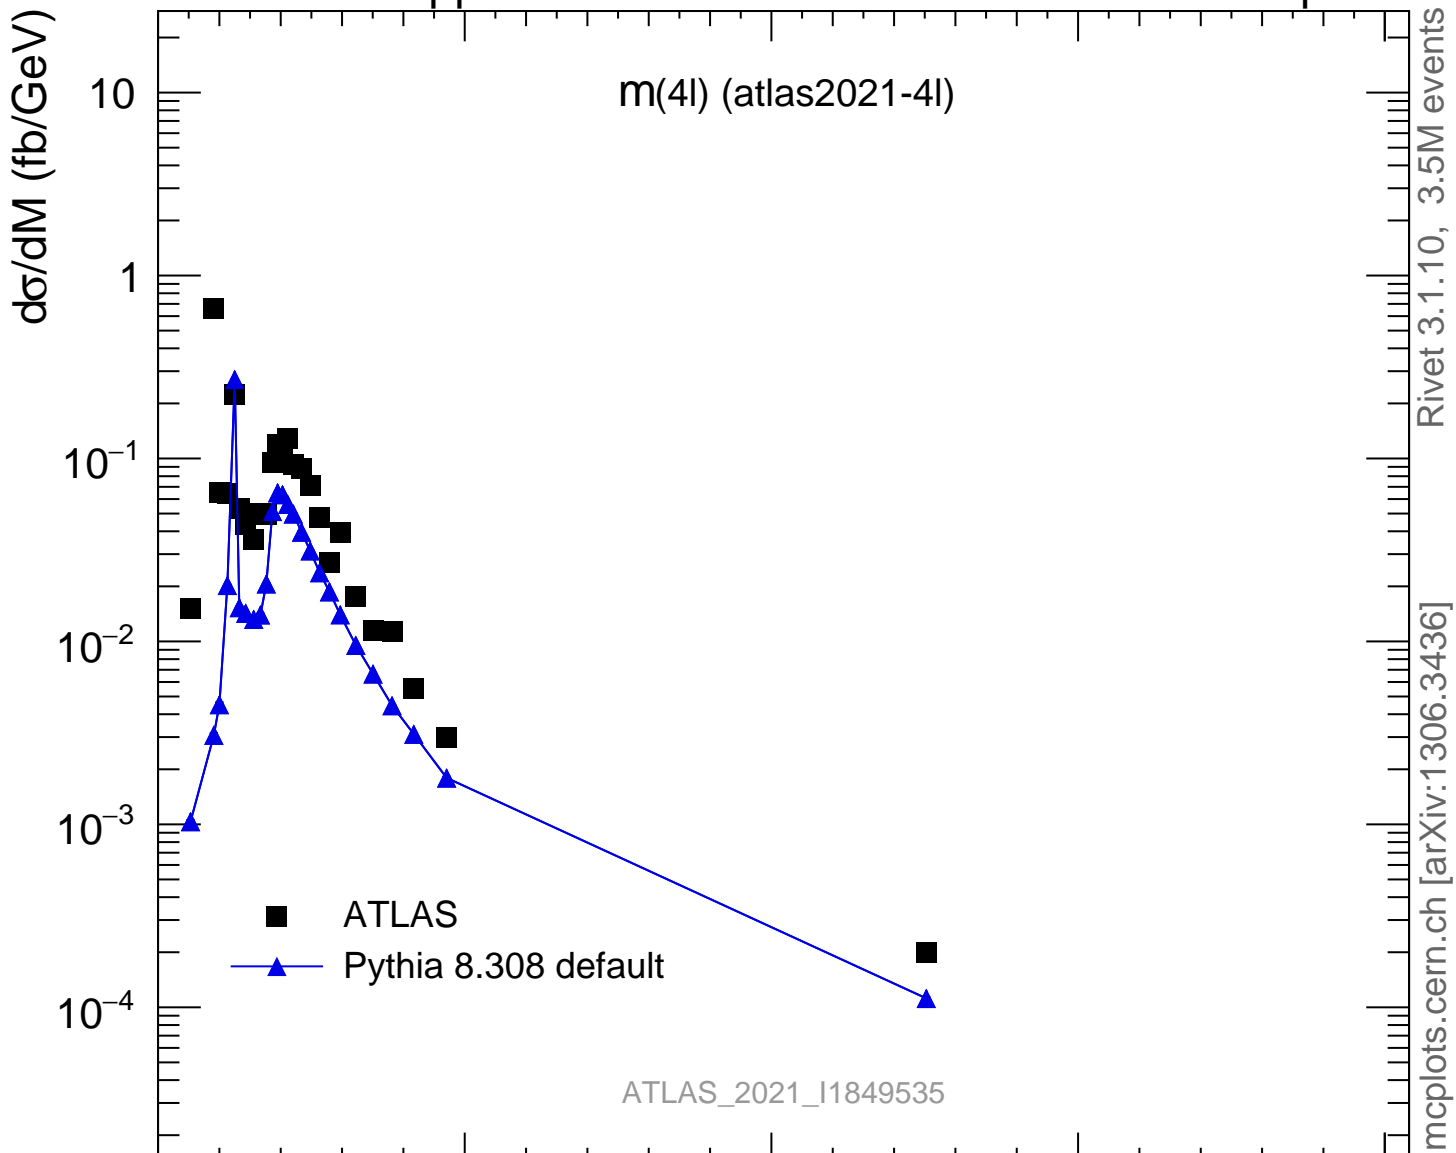

13000 GeV pp

4-lepton

Rivet 3.1.10, 3.5M events  
mcplots.cern.ch [arXiv:1306.3436]