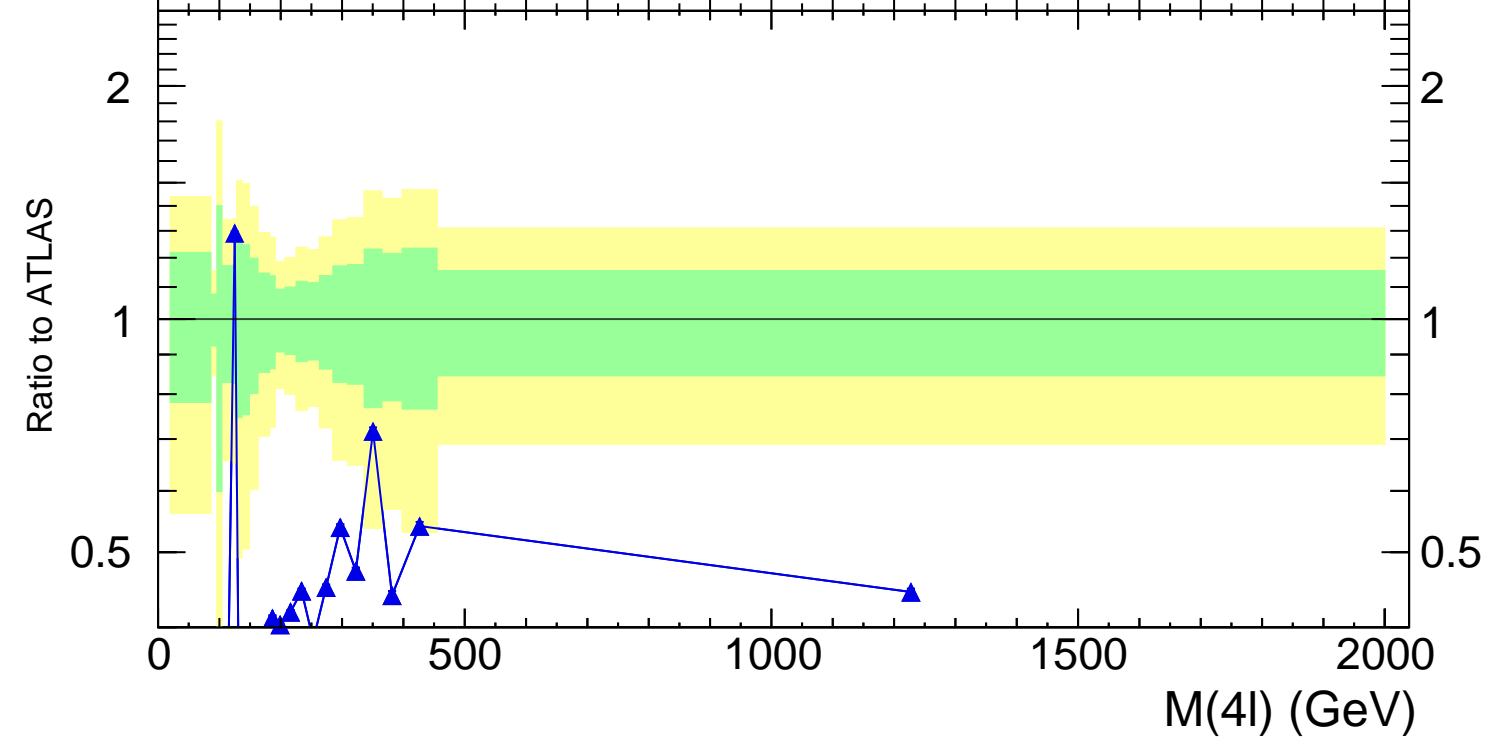

13000 GeV pp

4-lepton

Rivet 3.1.10, 3.5M events

mcplots.cern.ch [arXiv:1306.3436]