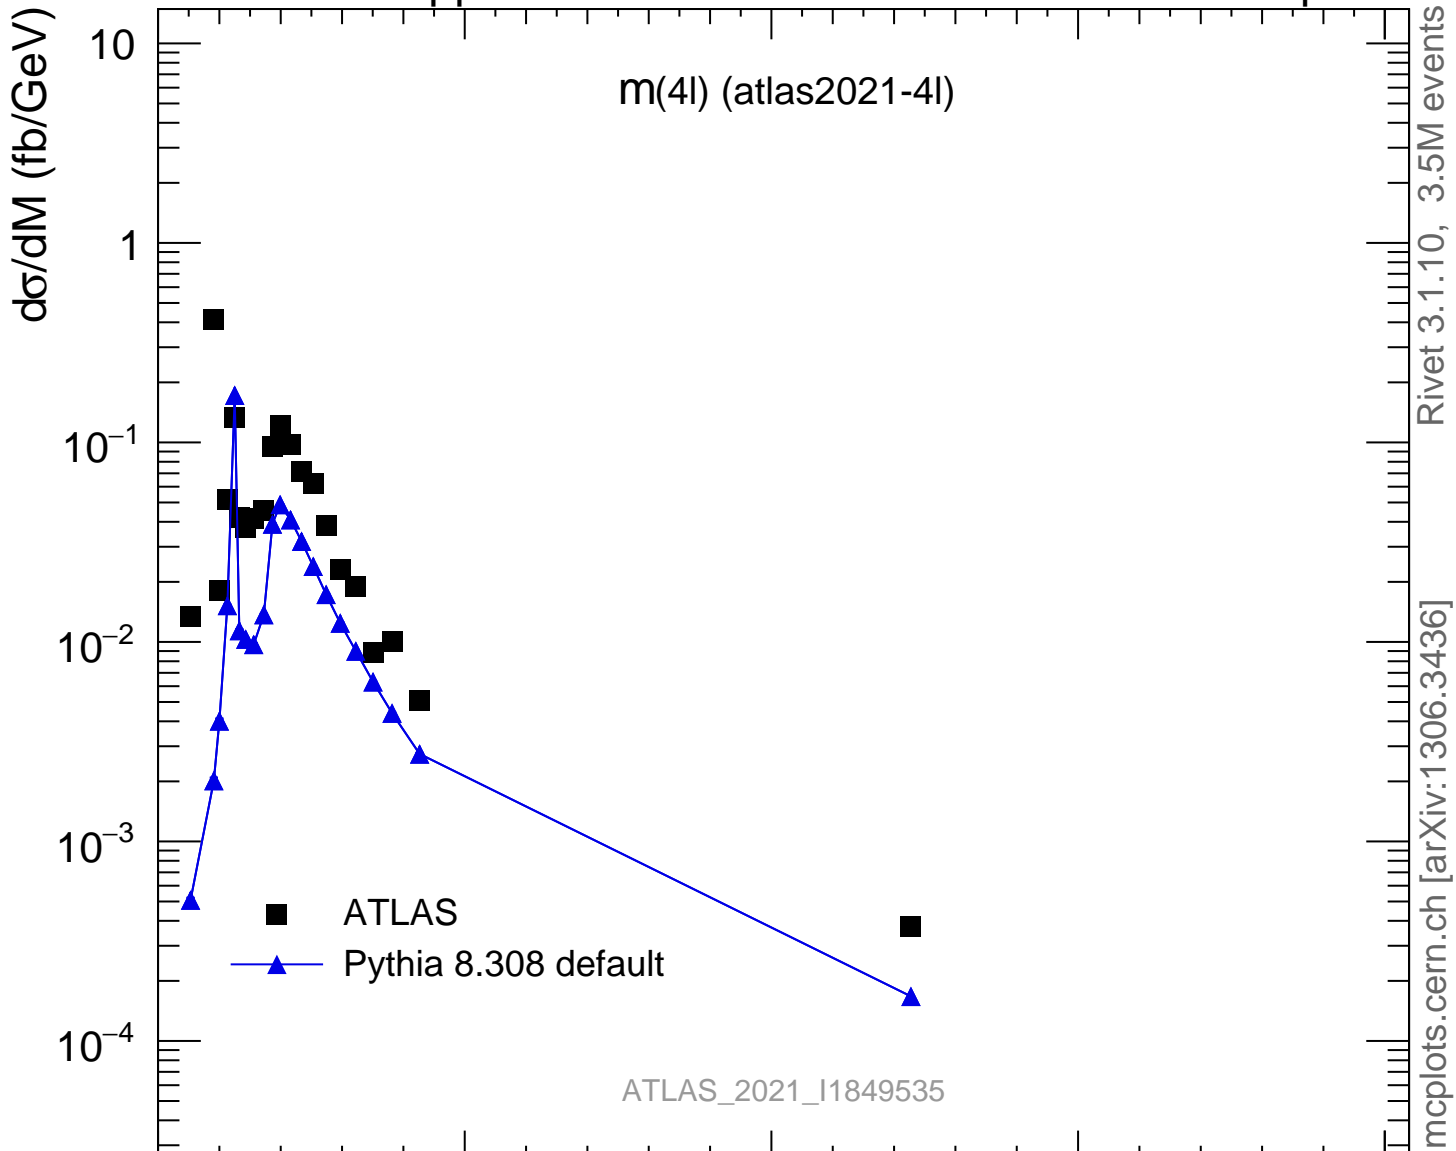

13000 GeV pp

4-lepton

Rivet 3.1.10, 3.5M events

mcplots.cern.ch [arXiv:1306.3436]