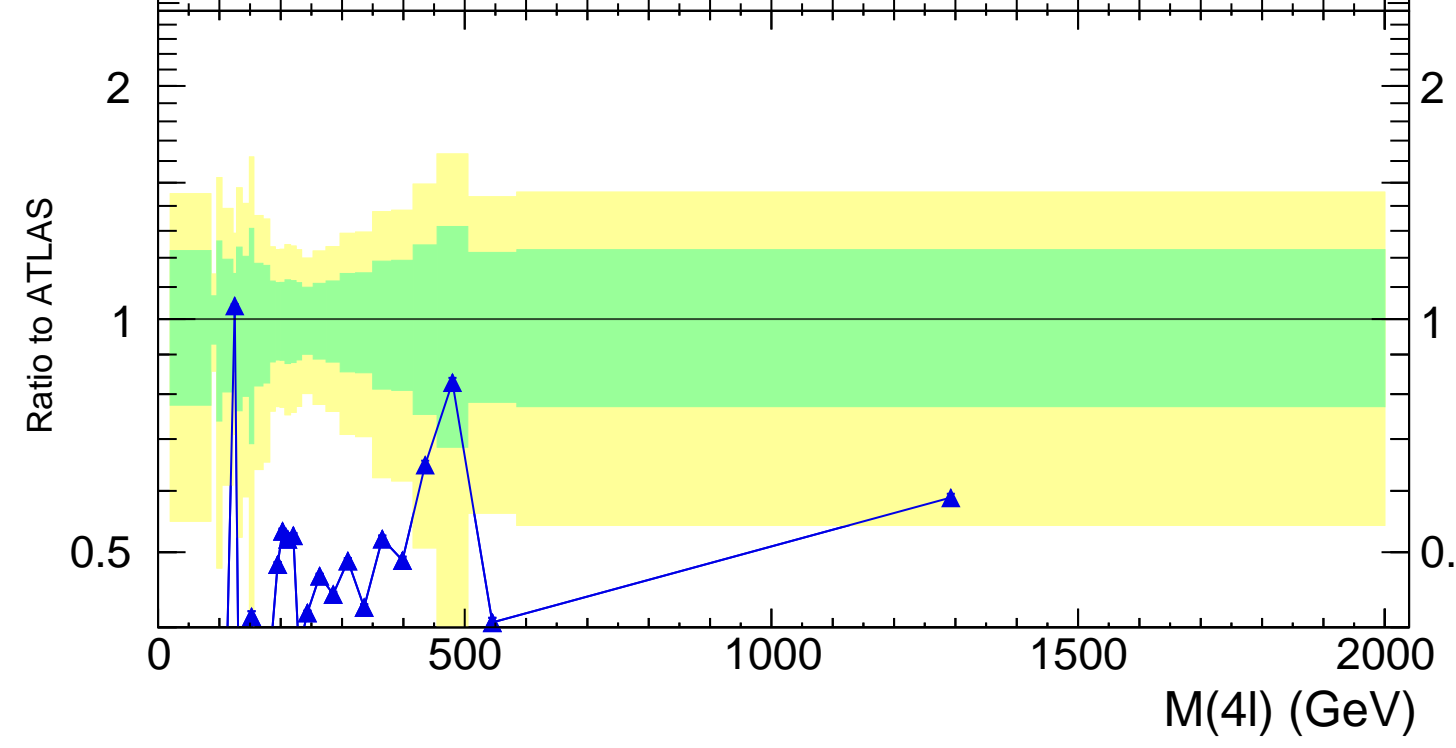

13000 GeV pp

4-lepton

Rivet 3.1.10, 3.5M events
mcplots.cern.ch [arXiv:1306.3436]