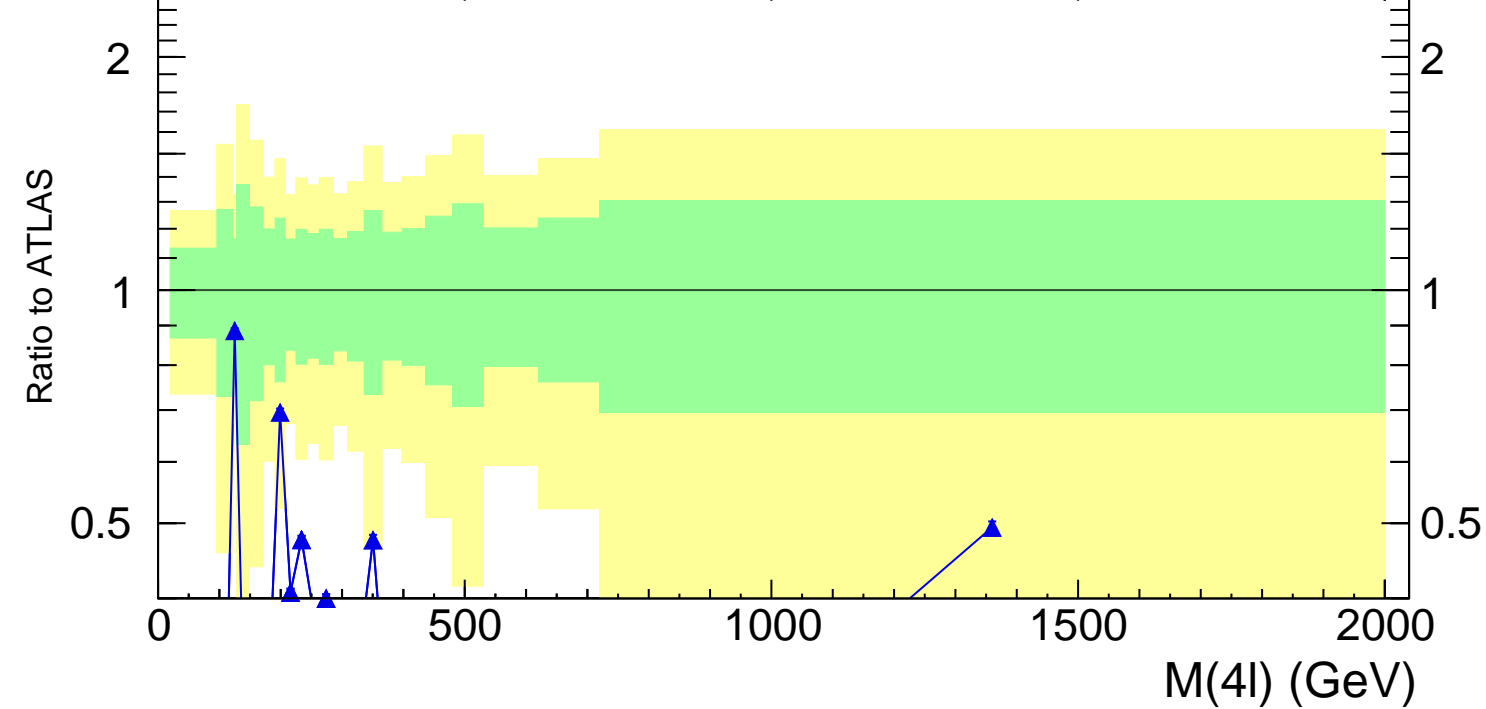

13000 GeV pp

4-lepton

Rivet 3.1.10, 3.5M events  
mcplots.cern.ch [arXiv:1306.3436]