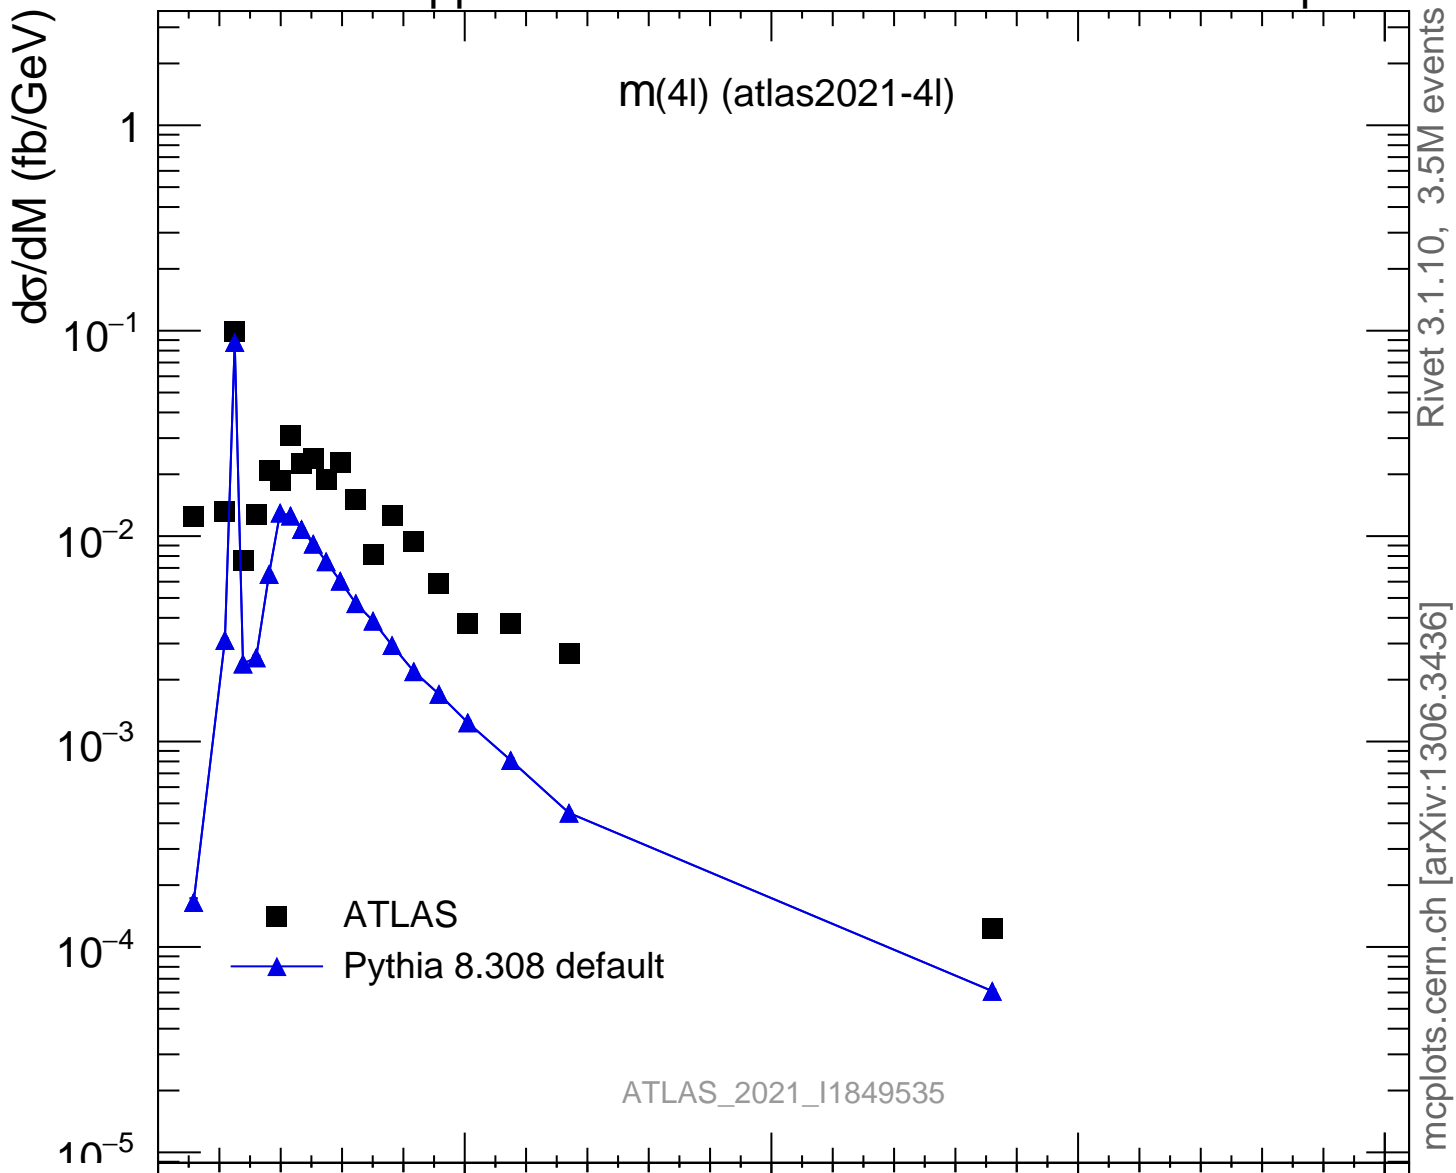

13000 GeV pp

4-lepton

Rivet 3.1.10, 3.5M events  
mcplots.cern.ch [arXiv:1306.3436]