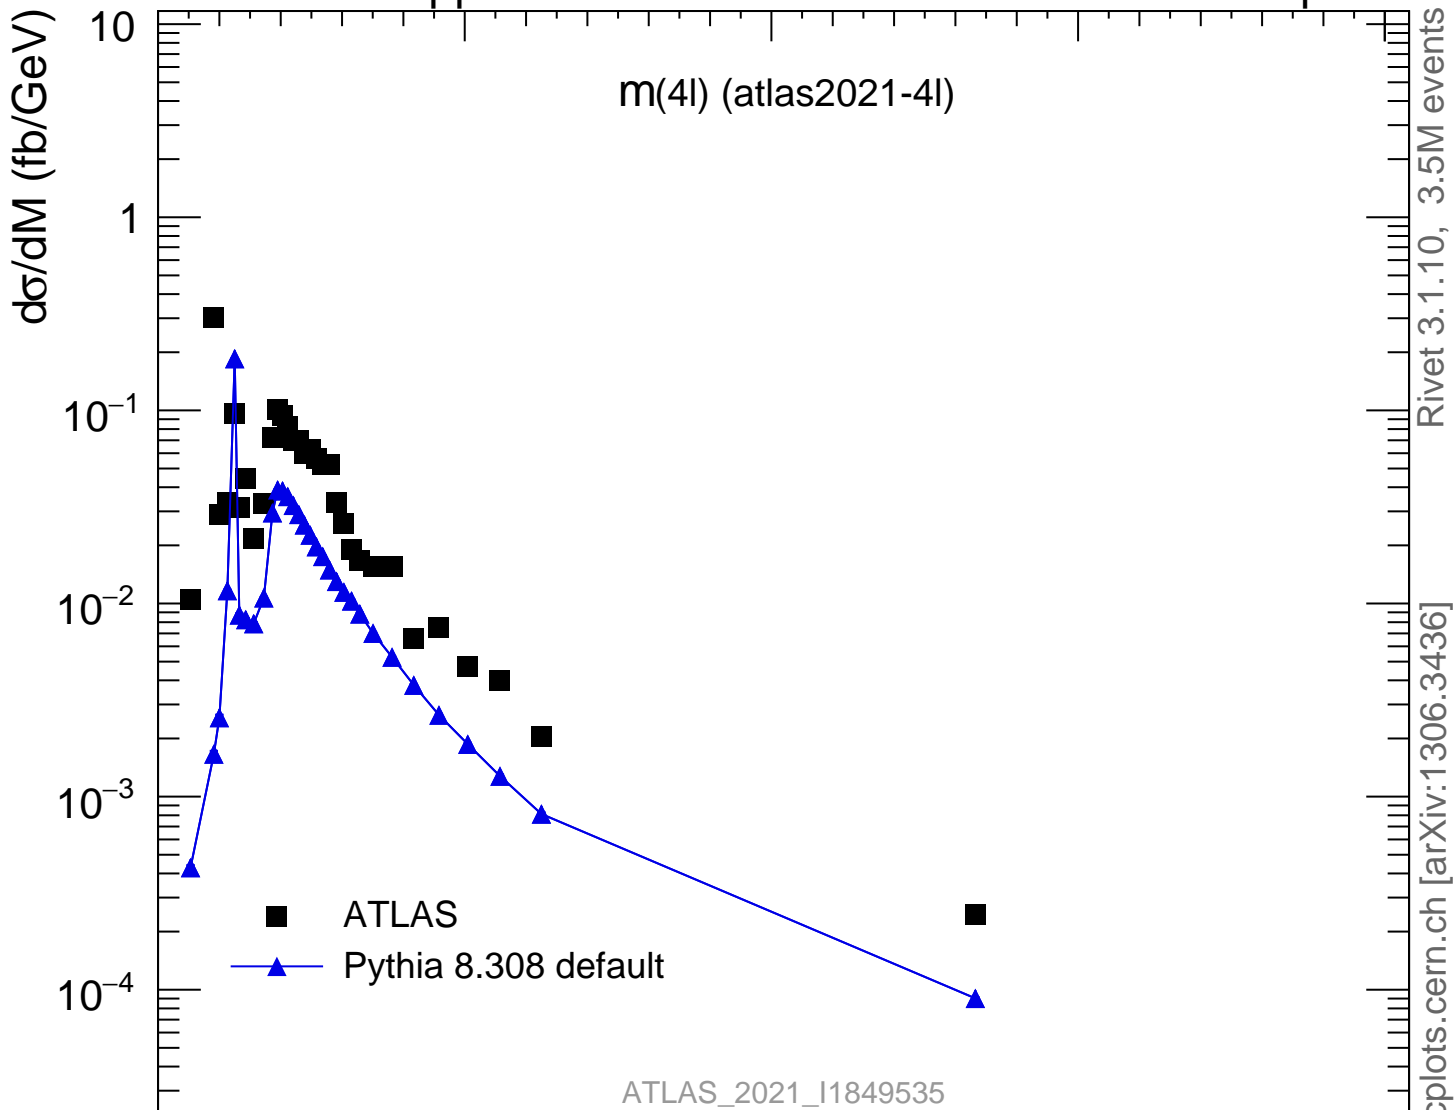

13000 GeV pp

4-lepton

Rivet 3.1.10, 3.5M events  
mcplots.cern.ch [arXiv:1306.3436]