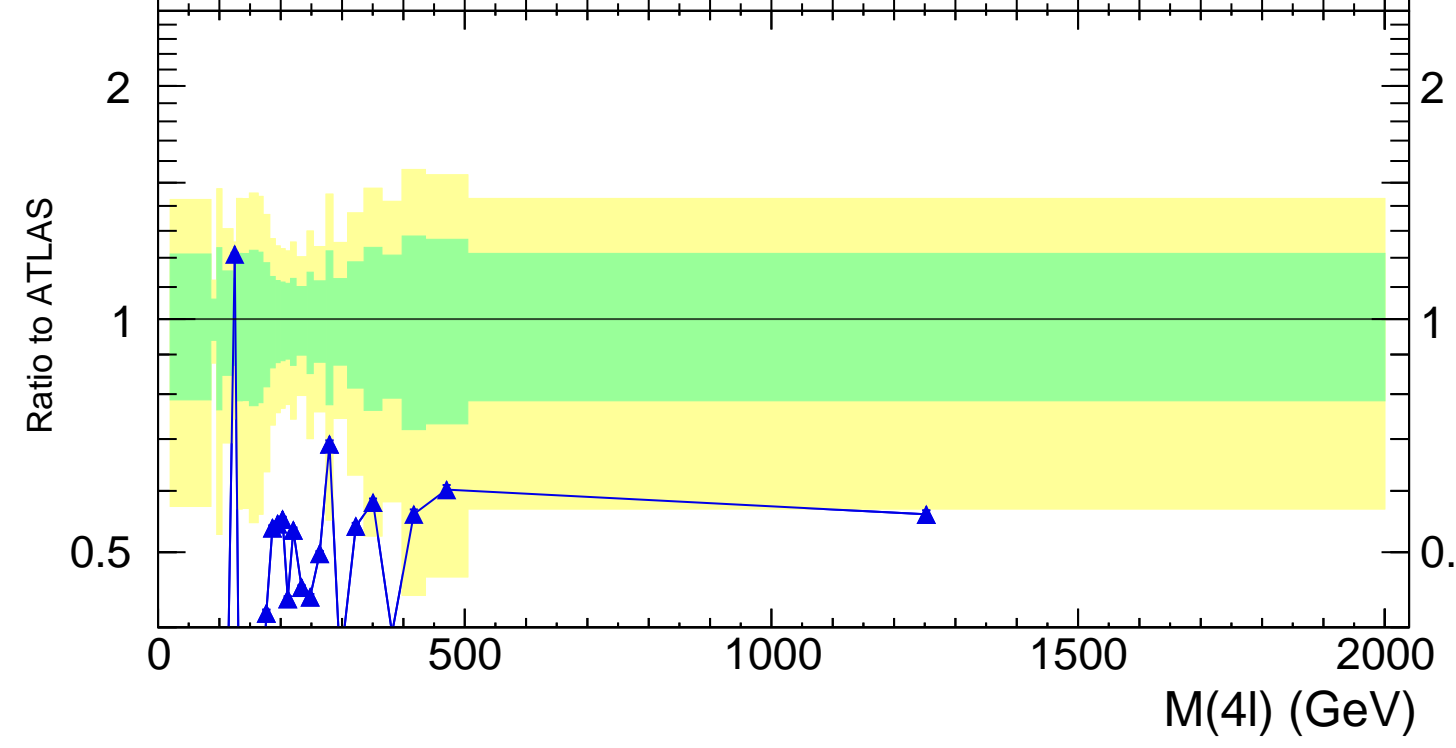

13000 GeV pp

4-lepton

Rivet 3.1.10, 3.5M events
mcplots.cern.ch [arXiv:1306.3436]