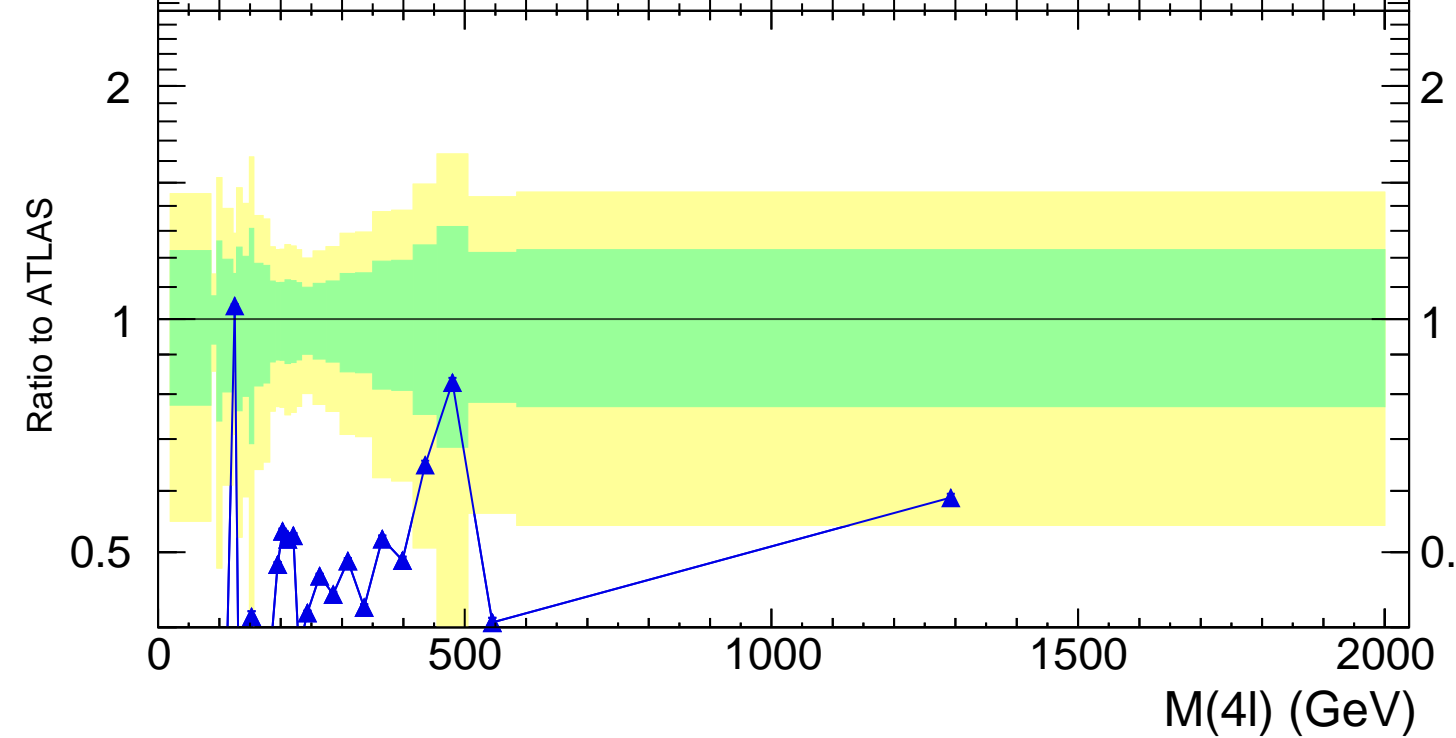

13000 GeV pp

4-lepton

Rivet 3.1.10, 3.5M events
mcplots.cern.ch [arXiv:1306.3436]