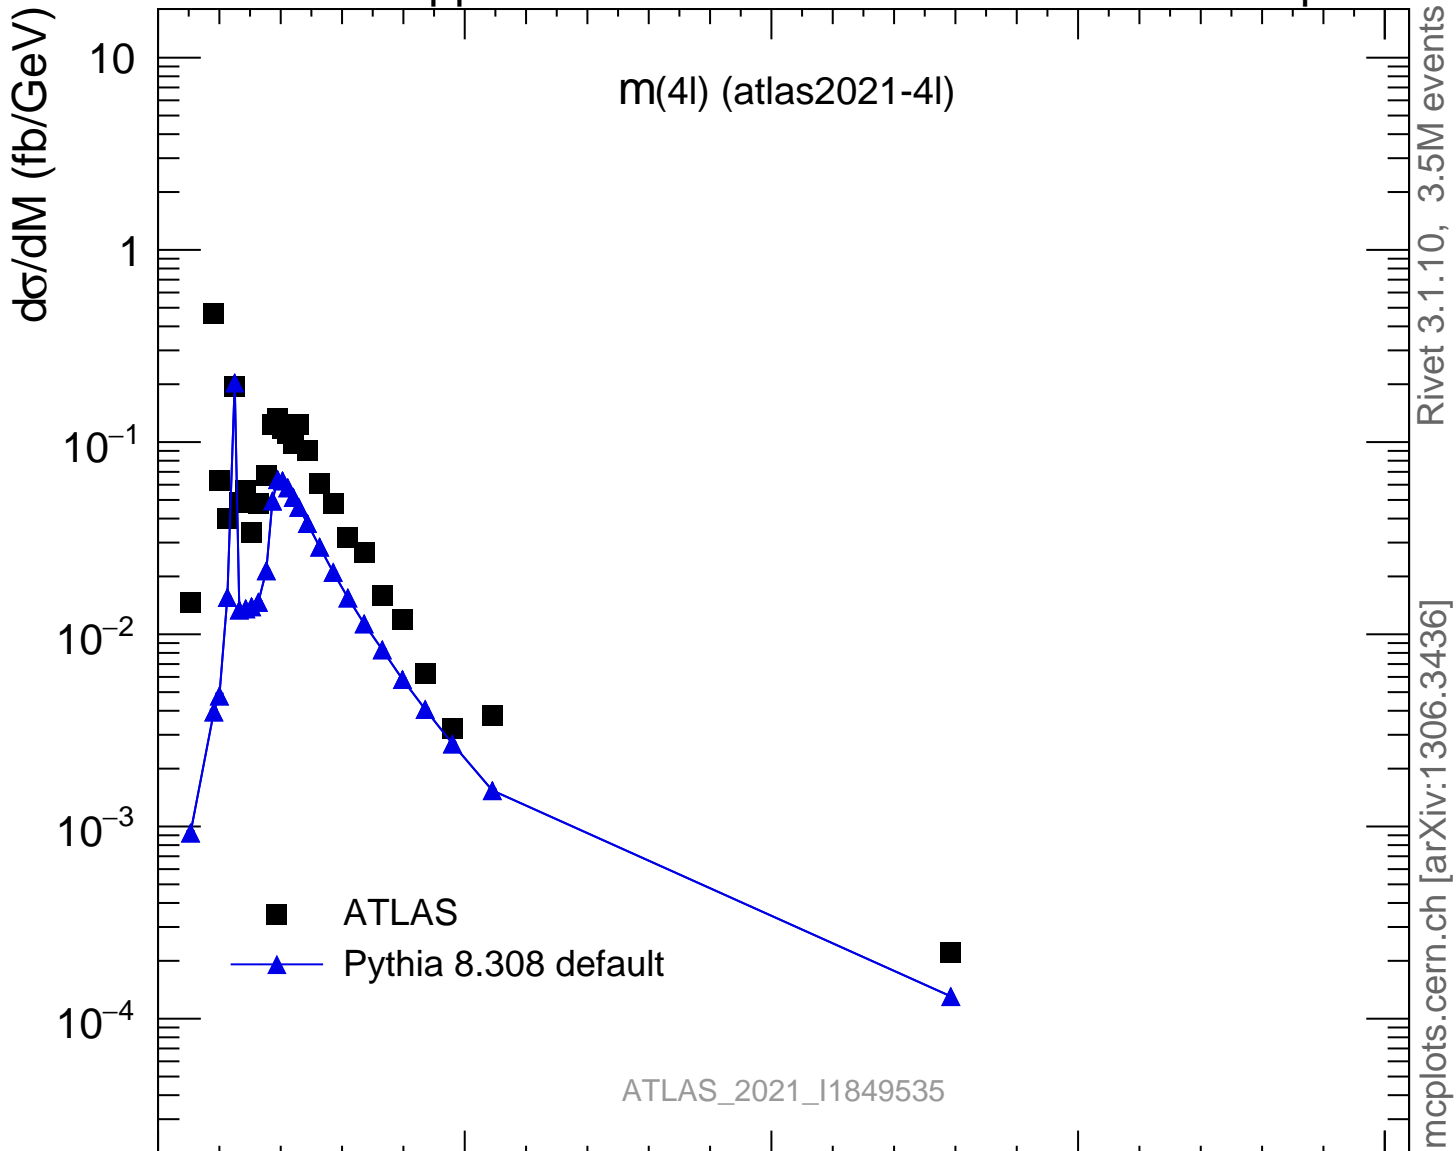

13000 GeV pp

4-lepton

Rivet 3.1.10, 3.5M events
mcplots.cern.ch [arXiv:1306.3436]