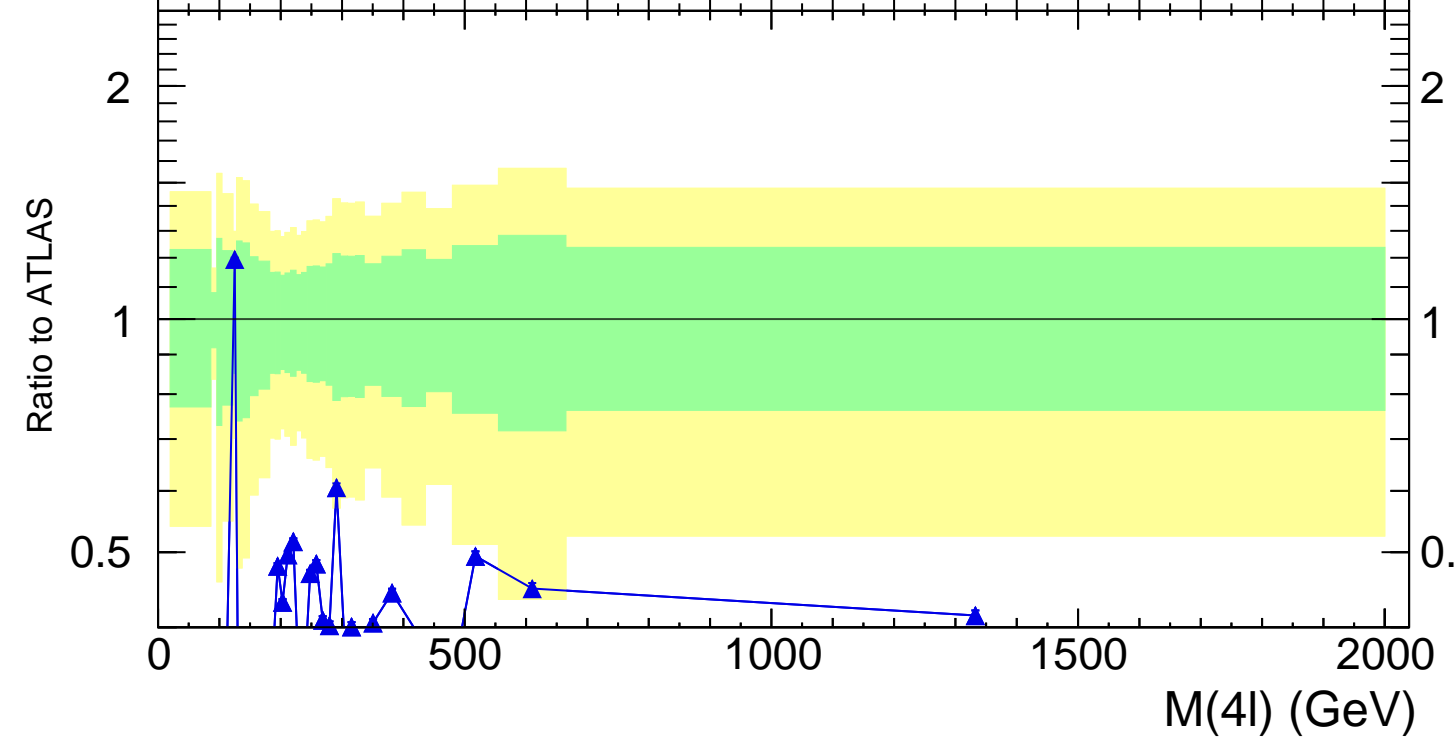

13000 GeV pp

4-lepton

Rivet 3.1.10, 3.5M events
mcplots.cern.ch [arXiv:1306.3436]