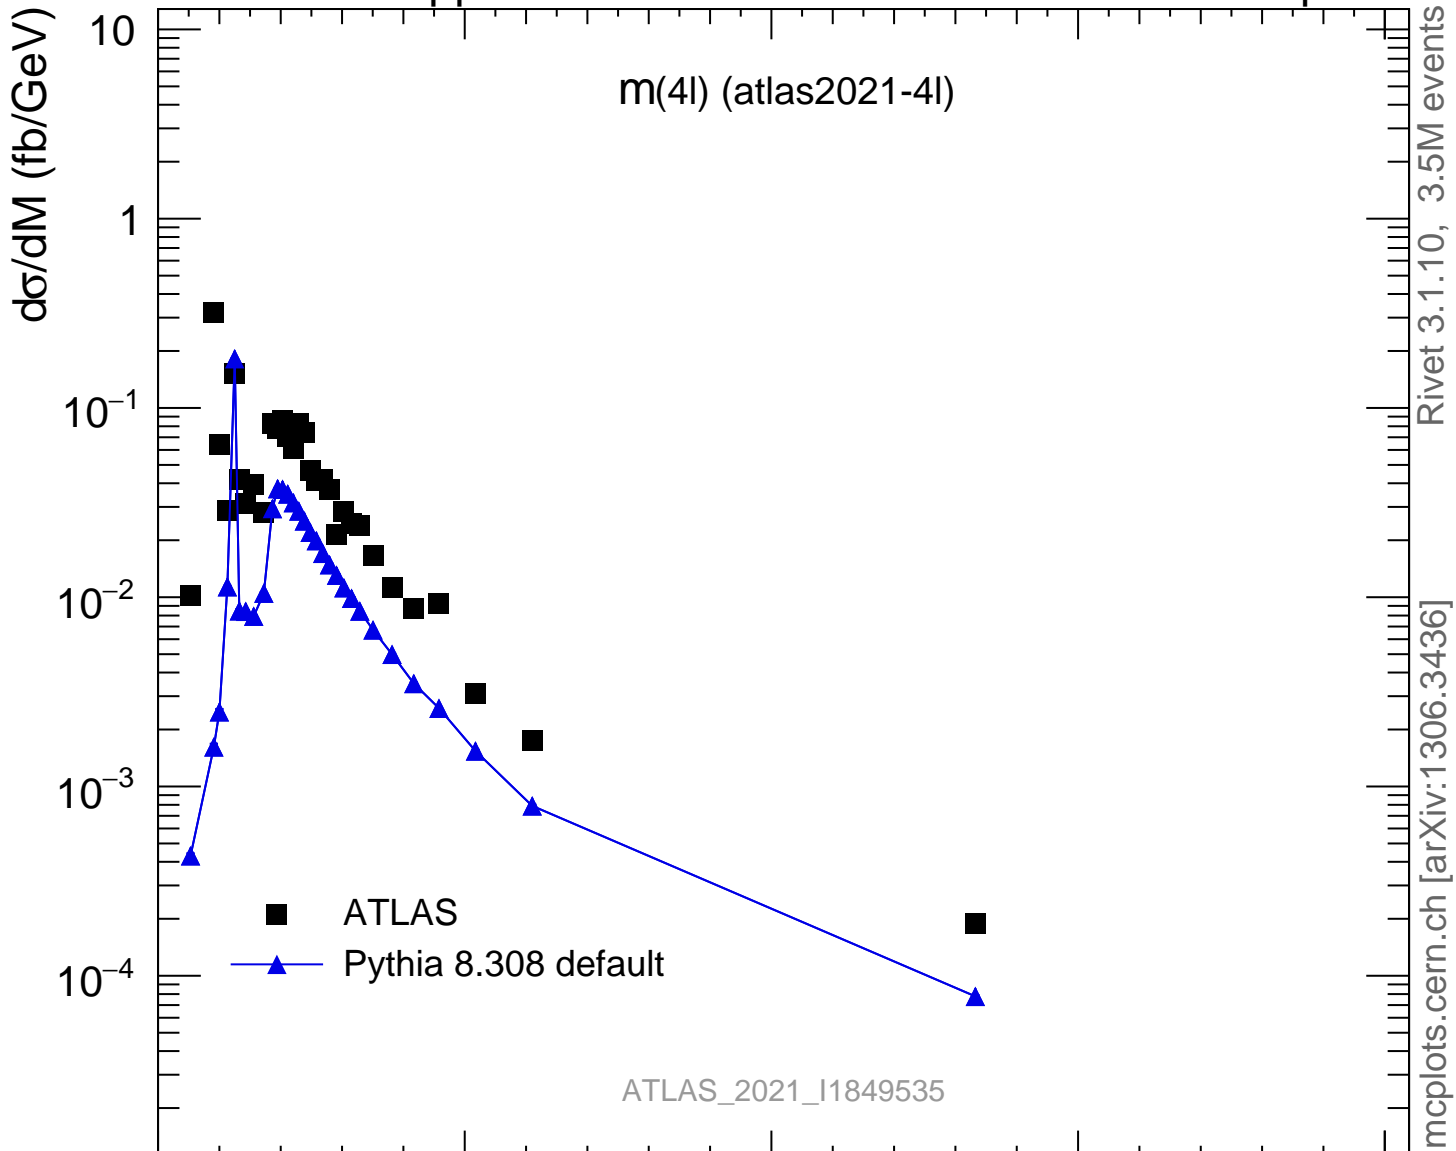

13000 GeV pp

4-lepton

Rivet 3.1.10, 3.5M events
mcplots.cern.ch [arXiv:1306.3436]