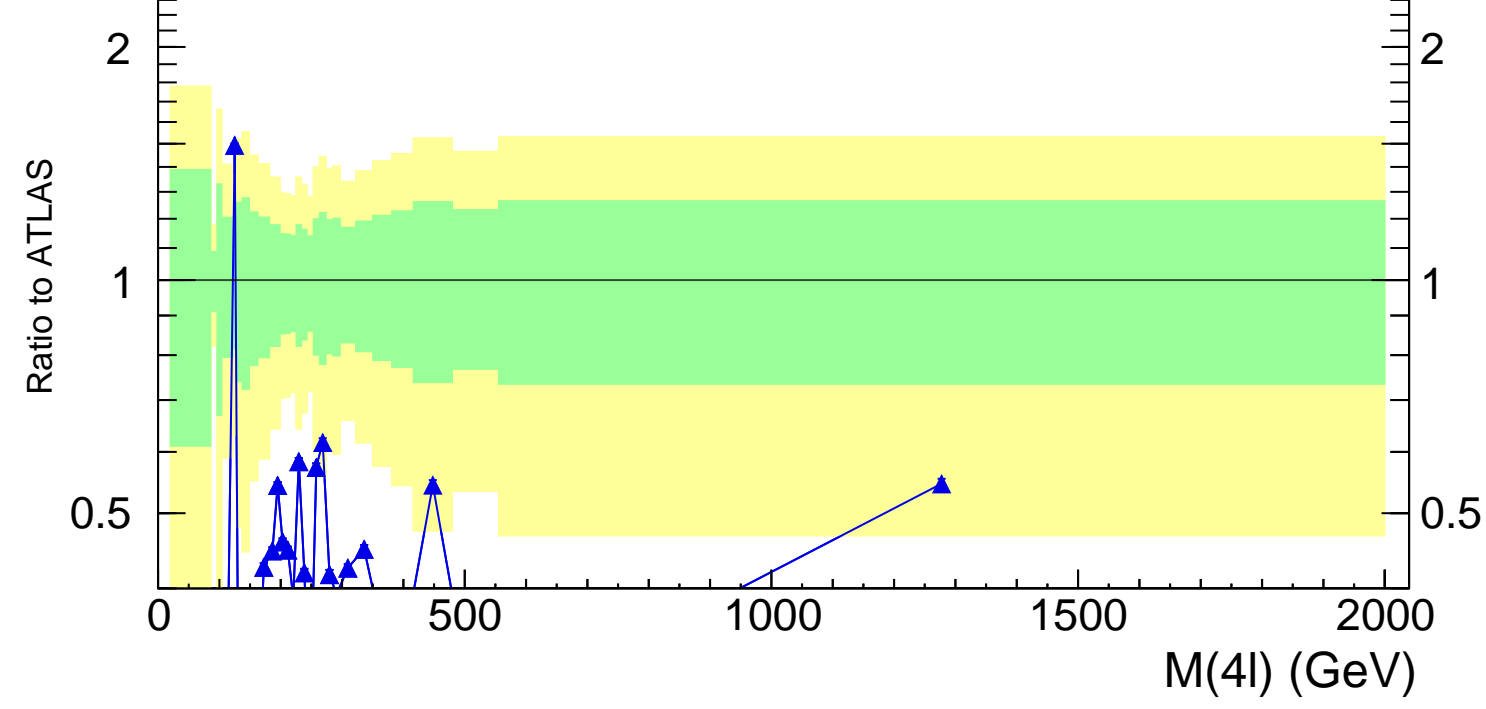

13000 GeV pp

4-lepton

Rivet 3.1.10, 3.5M events
mcplots.cern.ch [arXiv:1306.3436]