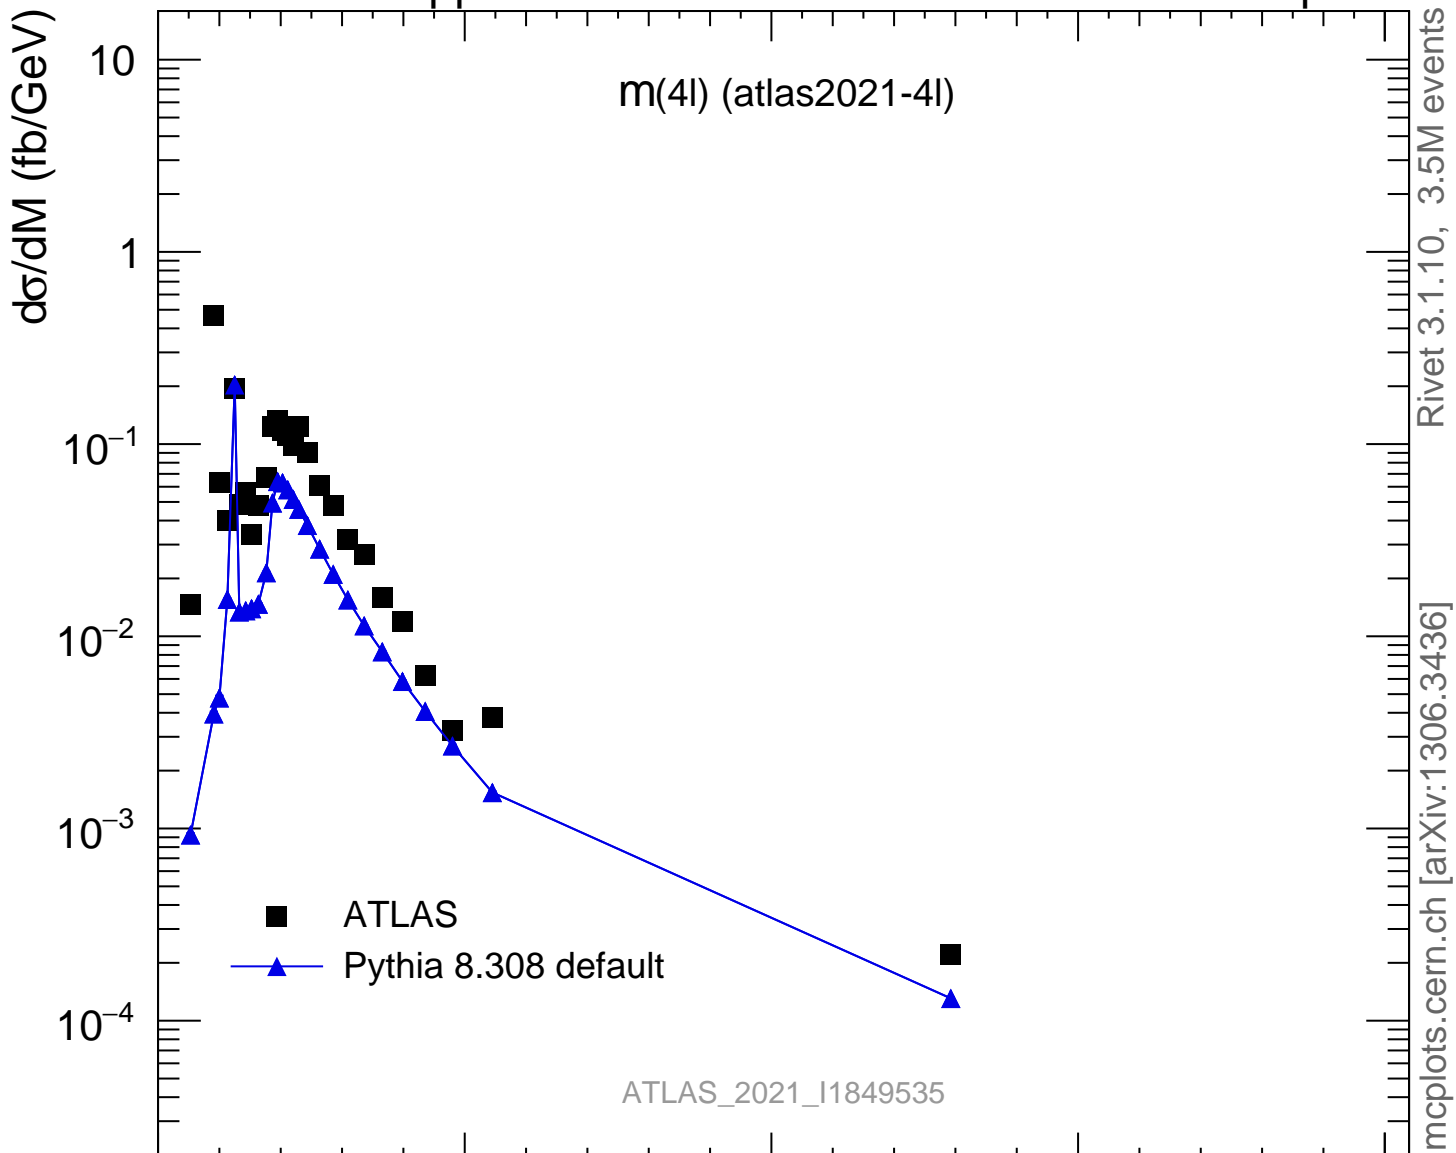

13000 GeV pp

4-lepton

Rivet 3.1.10, 3.5M events
mcplots.cern.ch [arXiv:1306.3436]