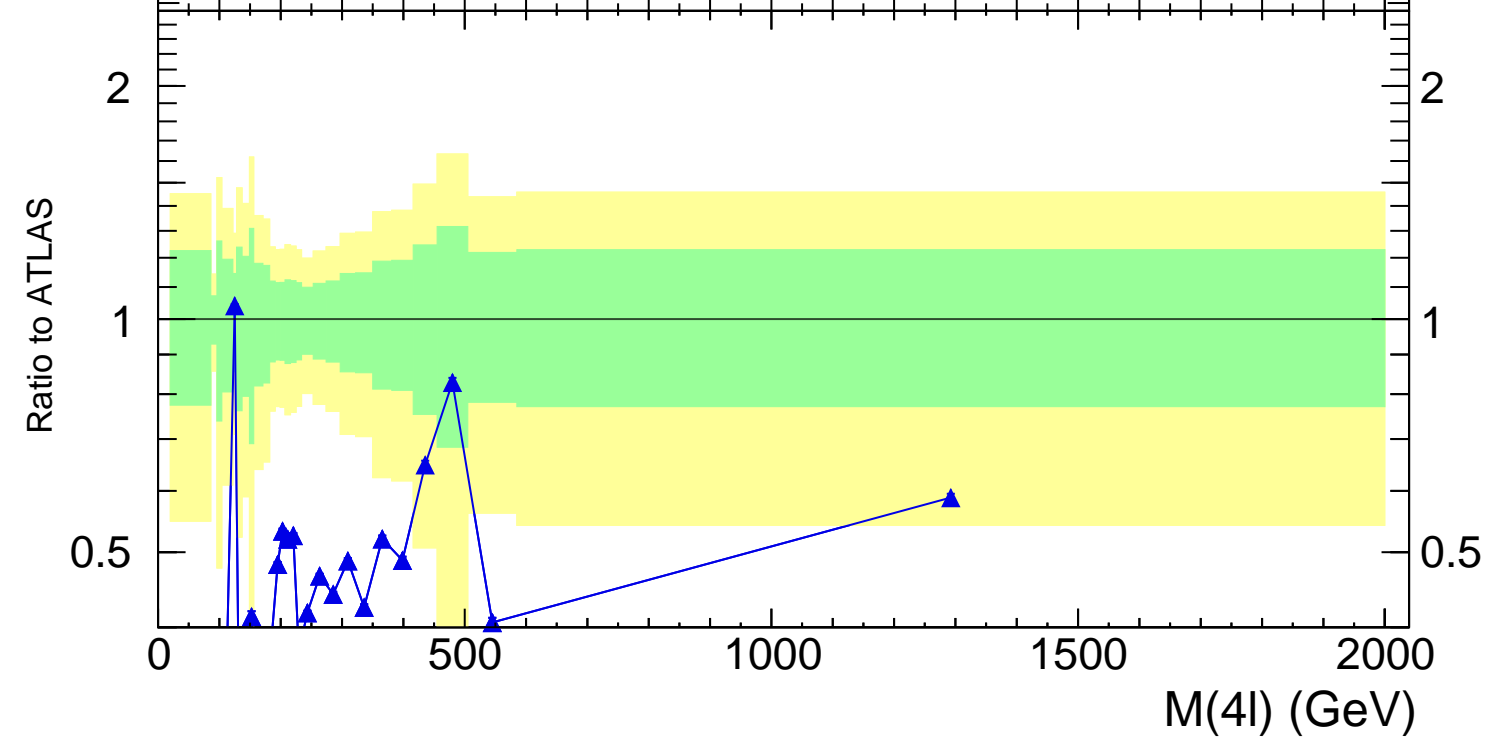

13000 GeV pp

4-lepton

Rivet 3.1.10, 3.5M events
mcplots.cern.ch [arXiv:1306.3436]