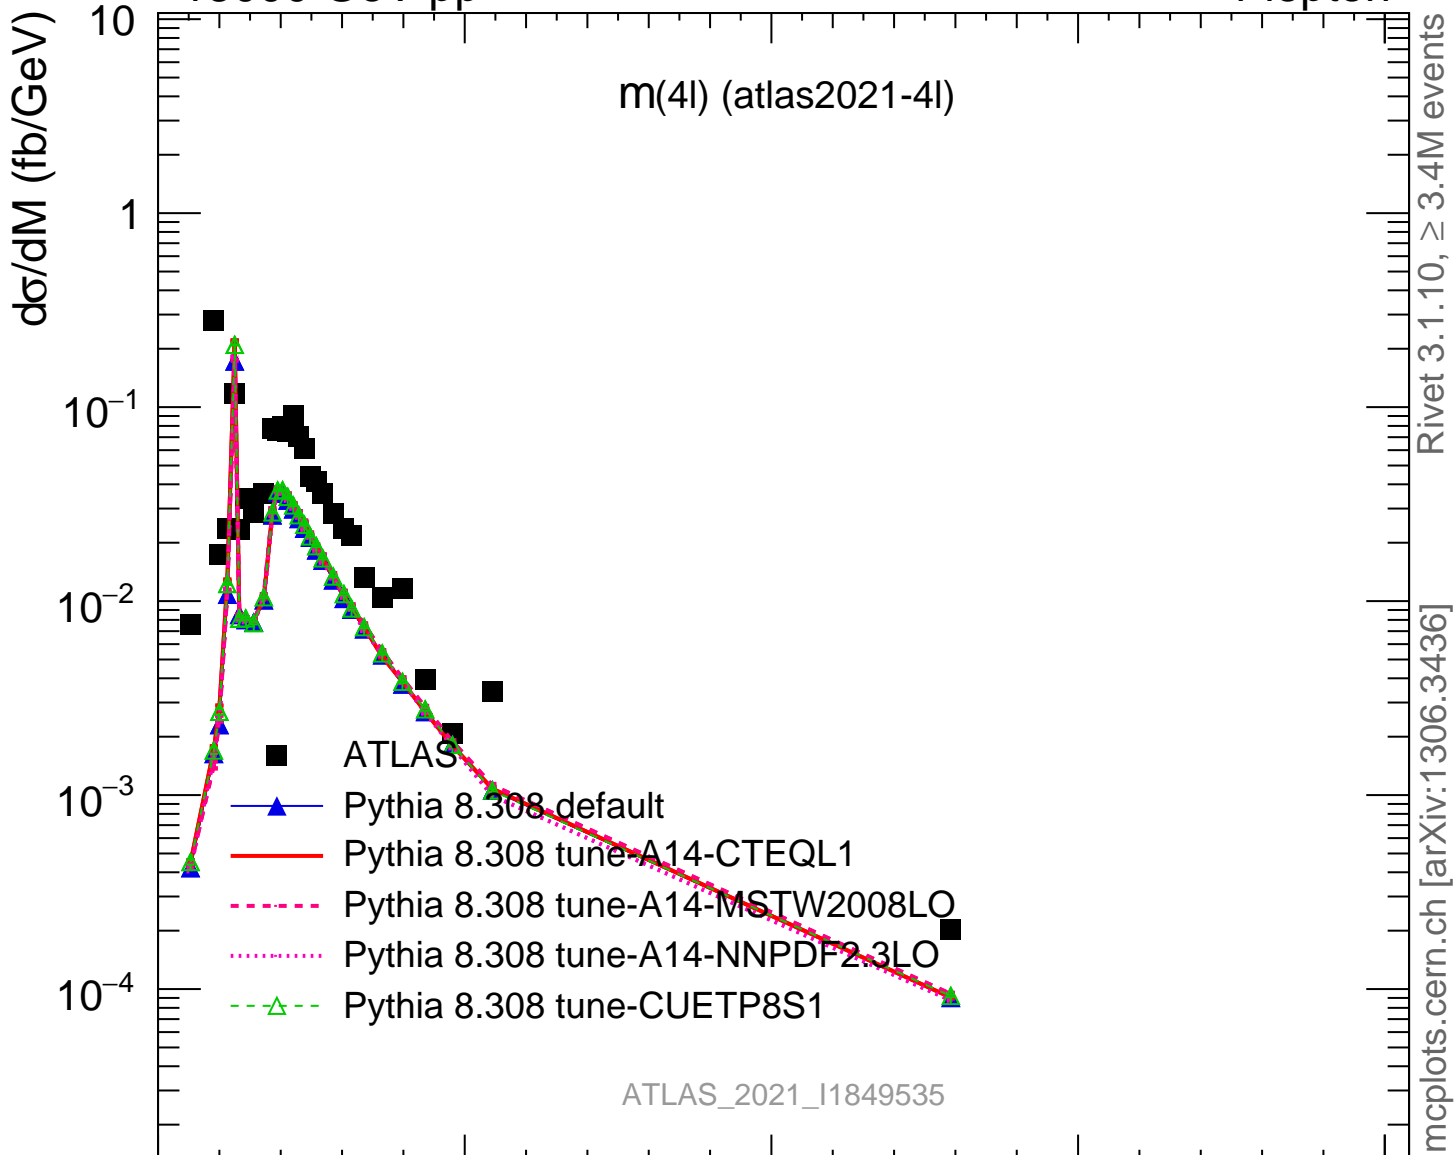

13000 GeV pp

4-lepton

Rivet 3.1.10, ≥ 3.4M events
mcplots.cern.ch [arXiv:1306.3436]