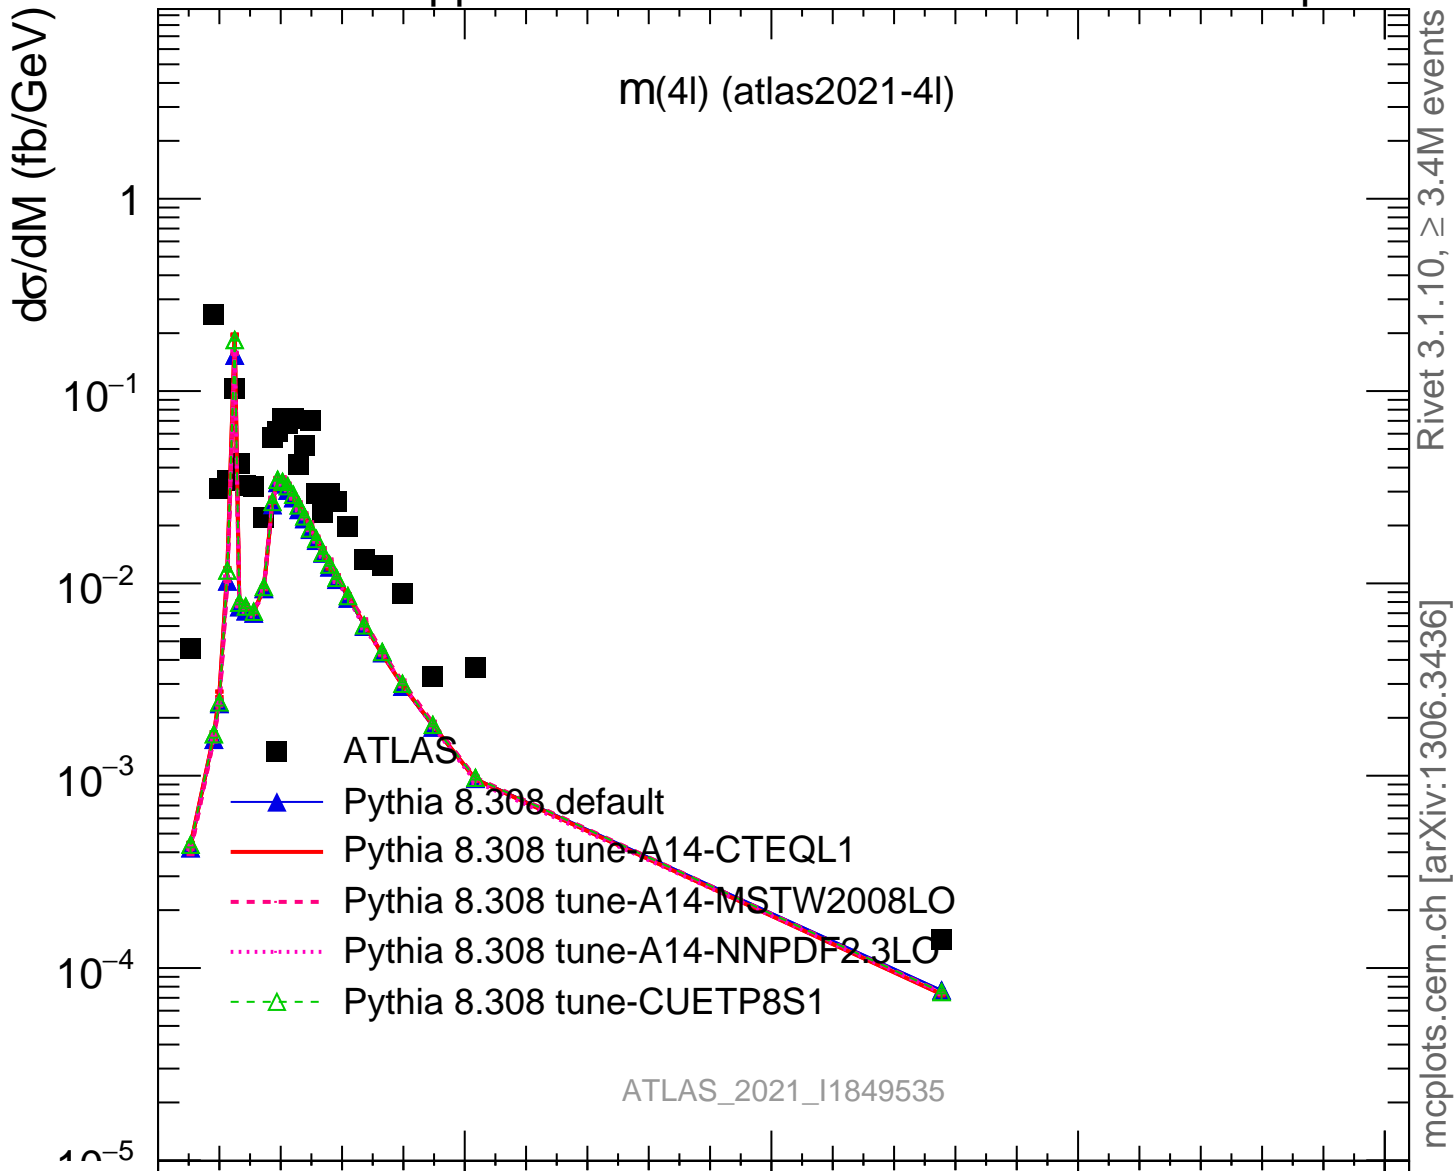

13000 GeV pp

4-lepton

Rivet 3.1.10, $\geq 3.4M$ events
mcplots.cern.ch [arXiv:1306.3436]