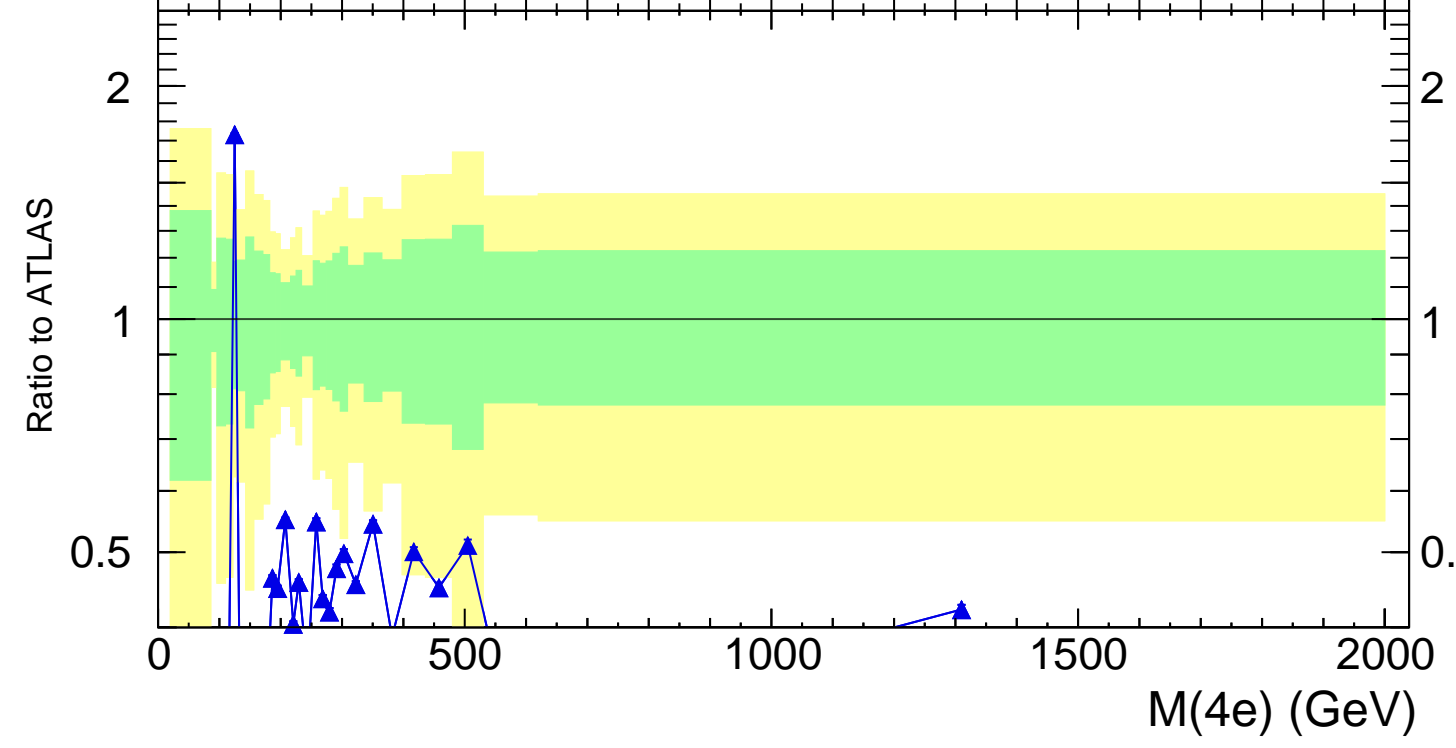

13000 GeV pp

4-lepton

Rivet 3.1.10, 3.5M events
mcplots.cern.ch [arXiv:1306.3436]