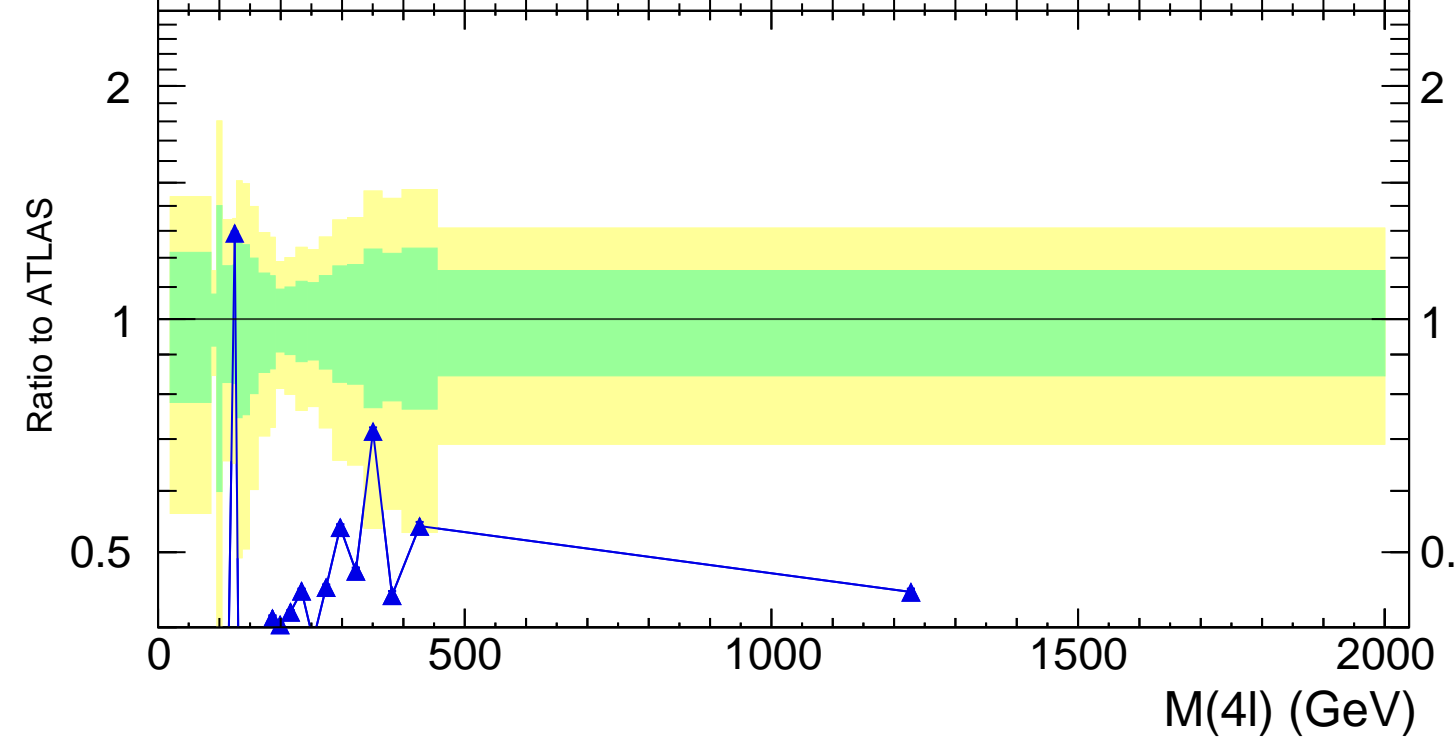

13000 GeV pp

4-lepton

Rivet 3.1.10, 3.5M events

mcplots.cern.ch [arXiv:1306.3436]