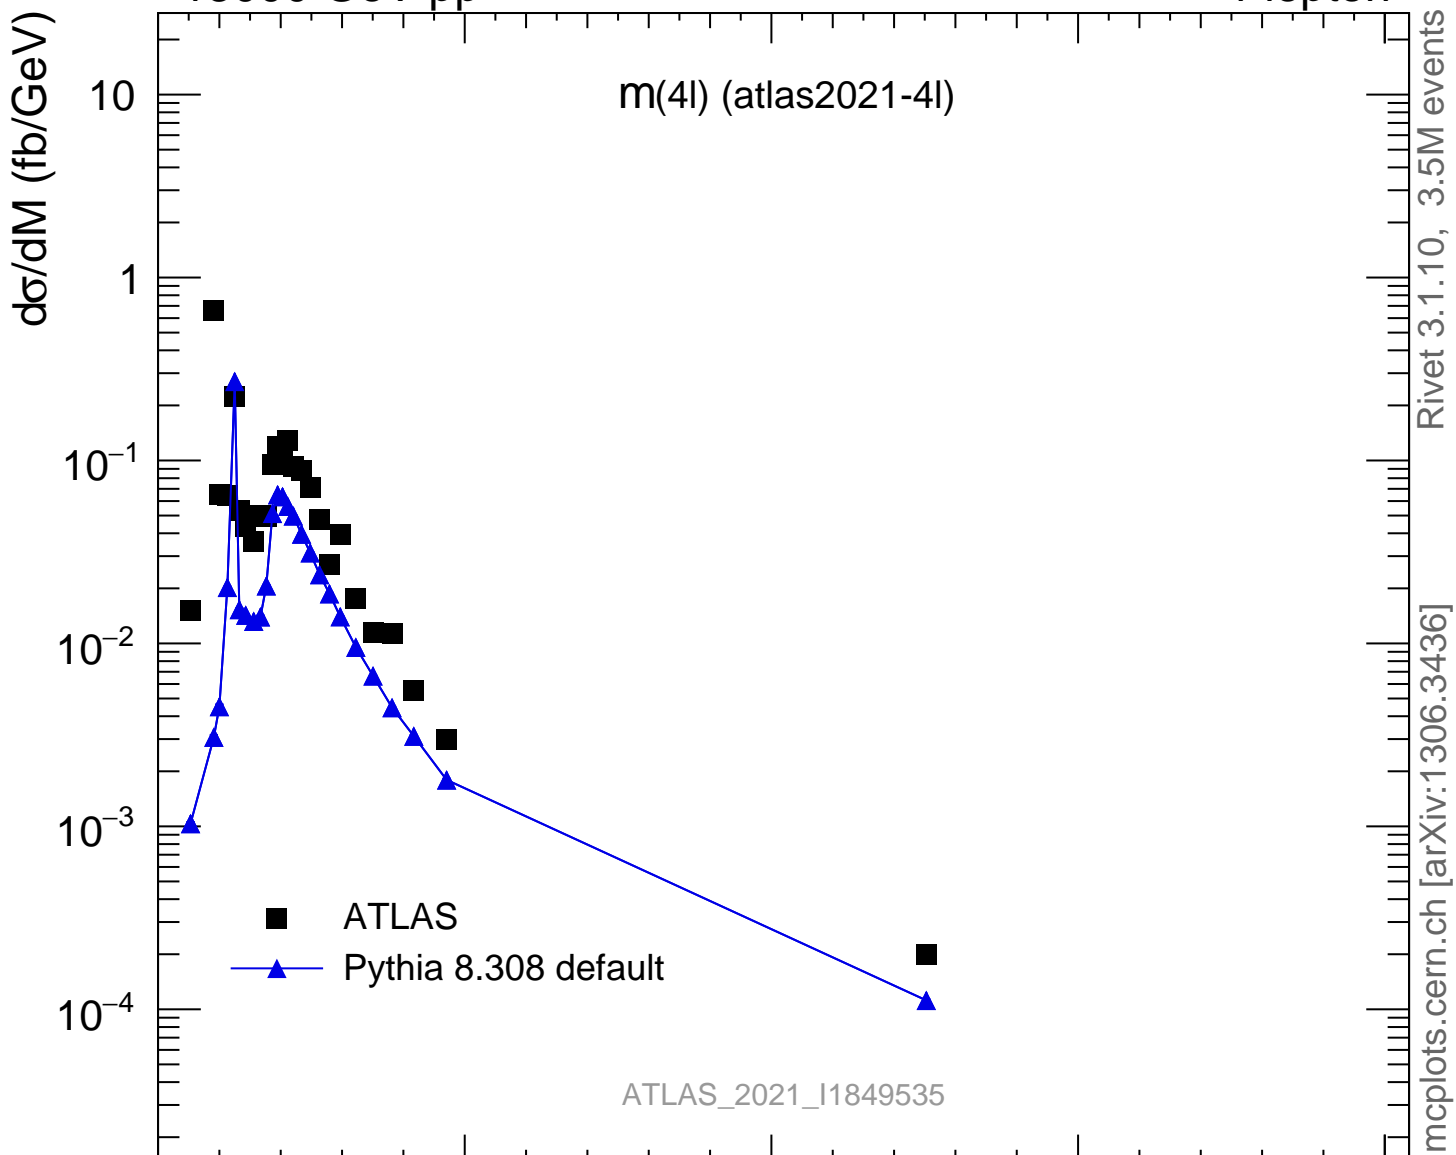

13000 GeV pp

4-lepton

Rivet 3.1.10, 3.5M events  
mcplots.cern.ch [arXiv:1306.3436]