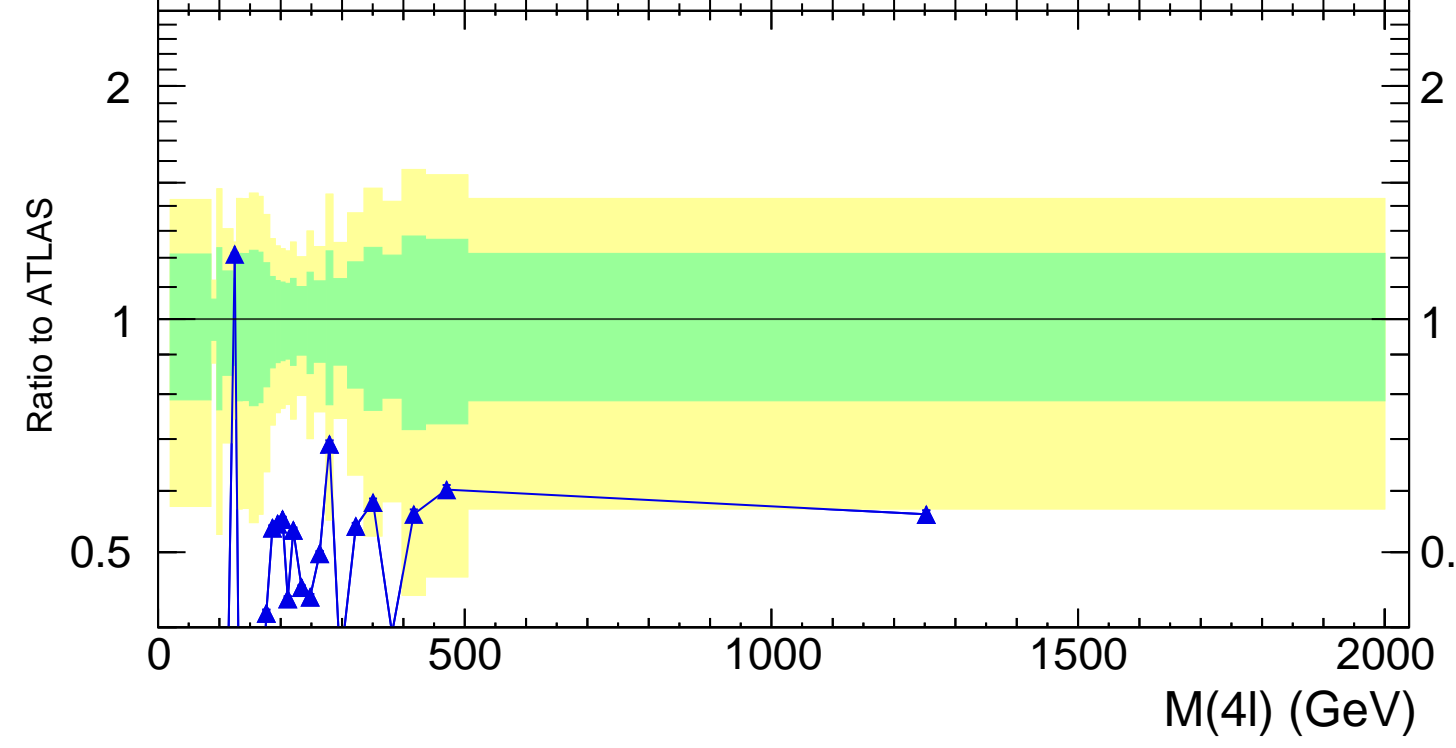

13000 GeV pp

4-lepton

Rivet 3.1.10, 3.5M events  
mcplots.cern.ch [arXiv:1306.3436]