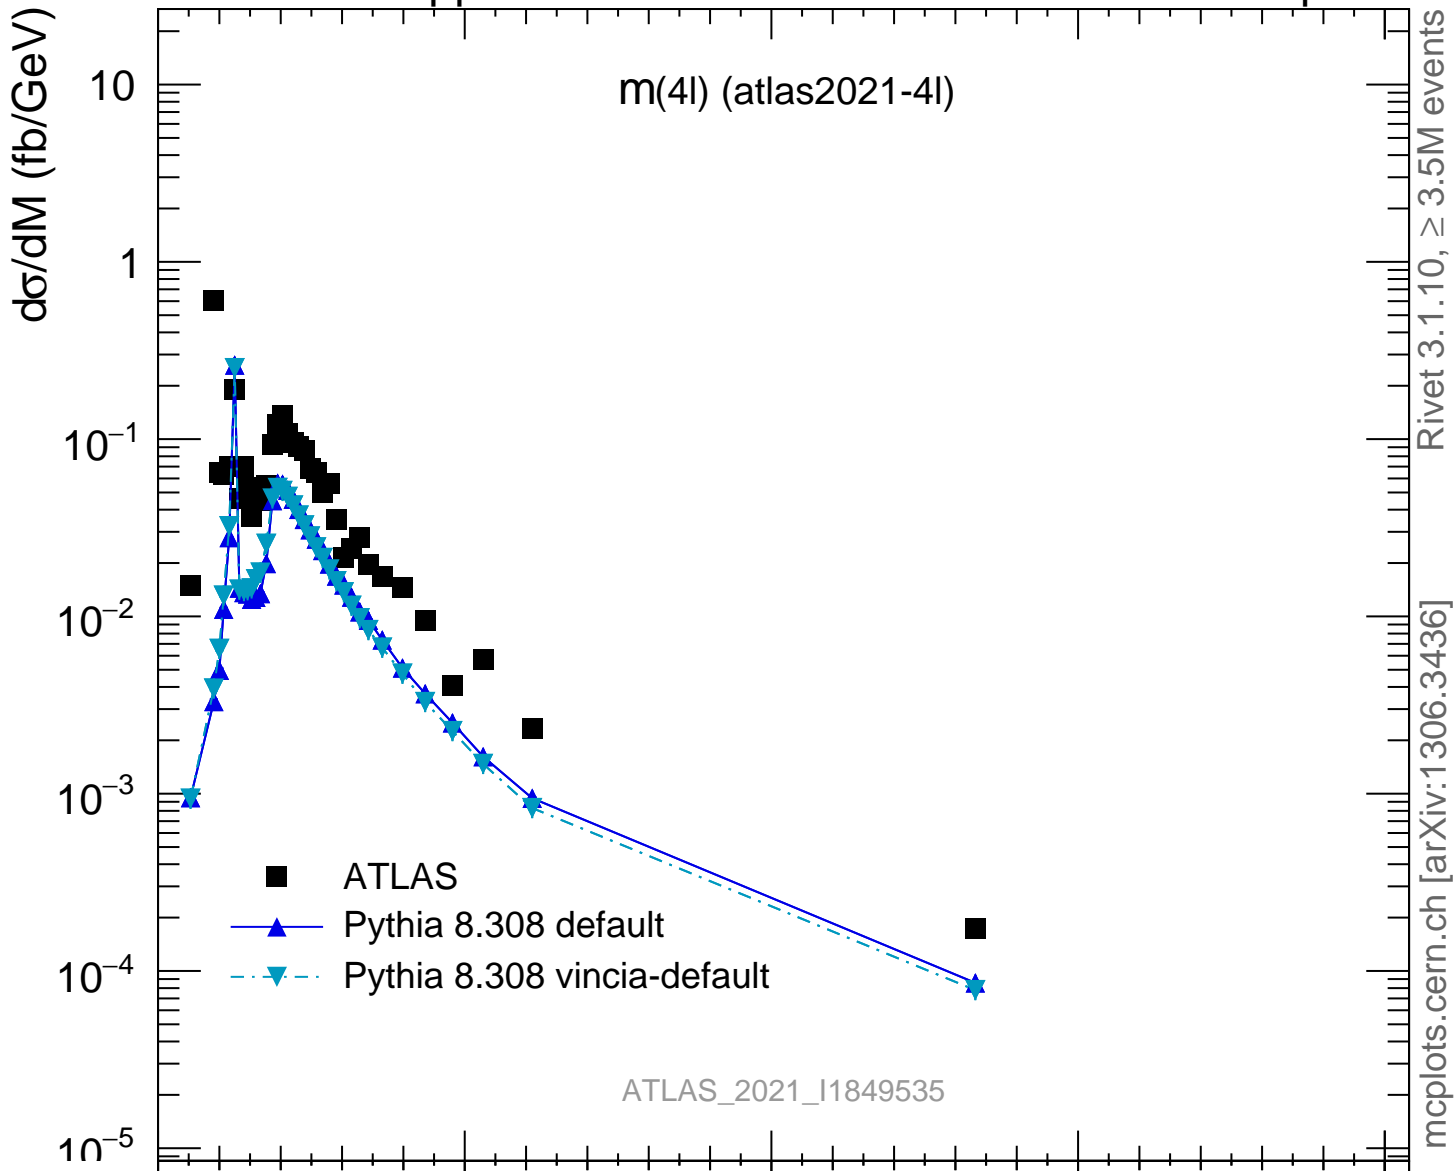

13000 GeV pp

4-lepton

Rivet 3.1.10, $\geq 3.5M$ events
mcplots.cern.ch [arXiv:1306.3436]