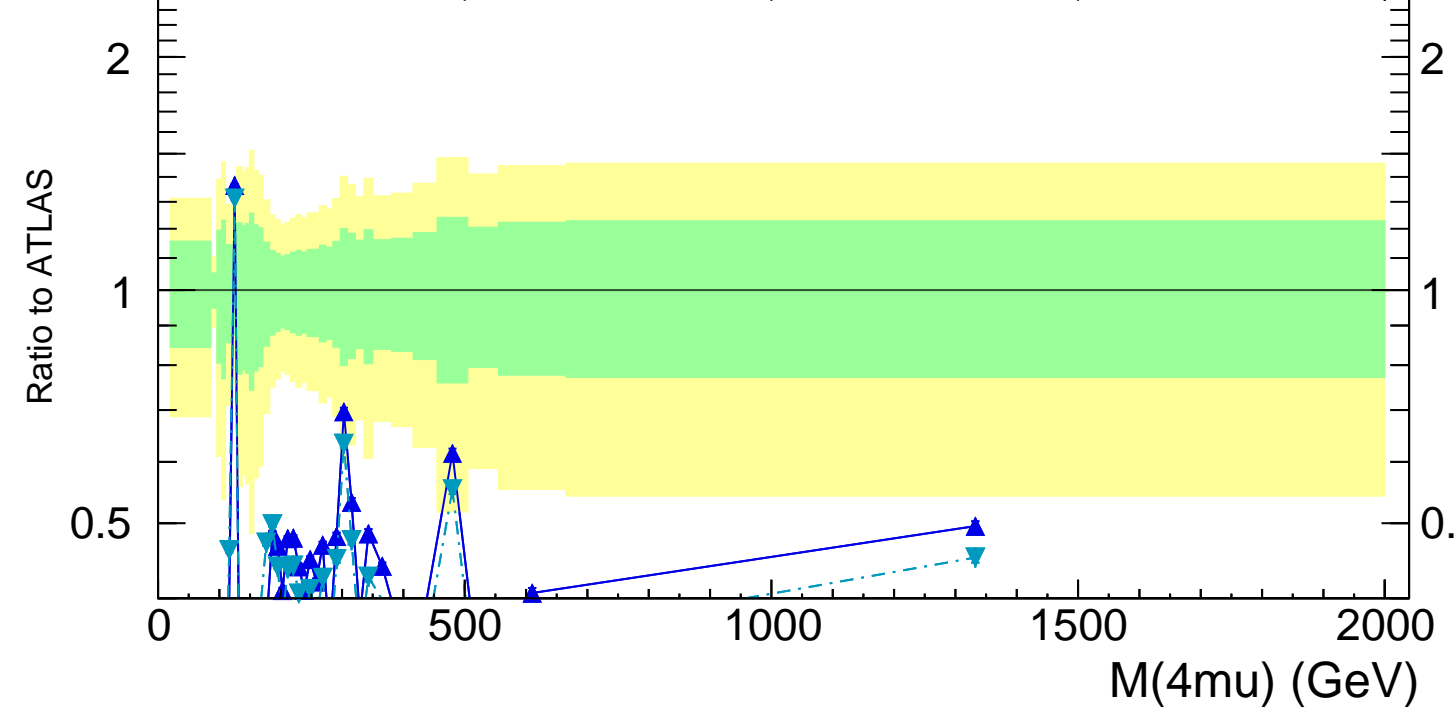

13000 GeV pp

4-lepton

Rivet 3.1.10, $\geq 3.5M$ events
mcplots.cern.ch [arXiv:1306.3436]