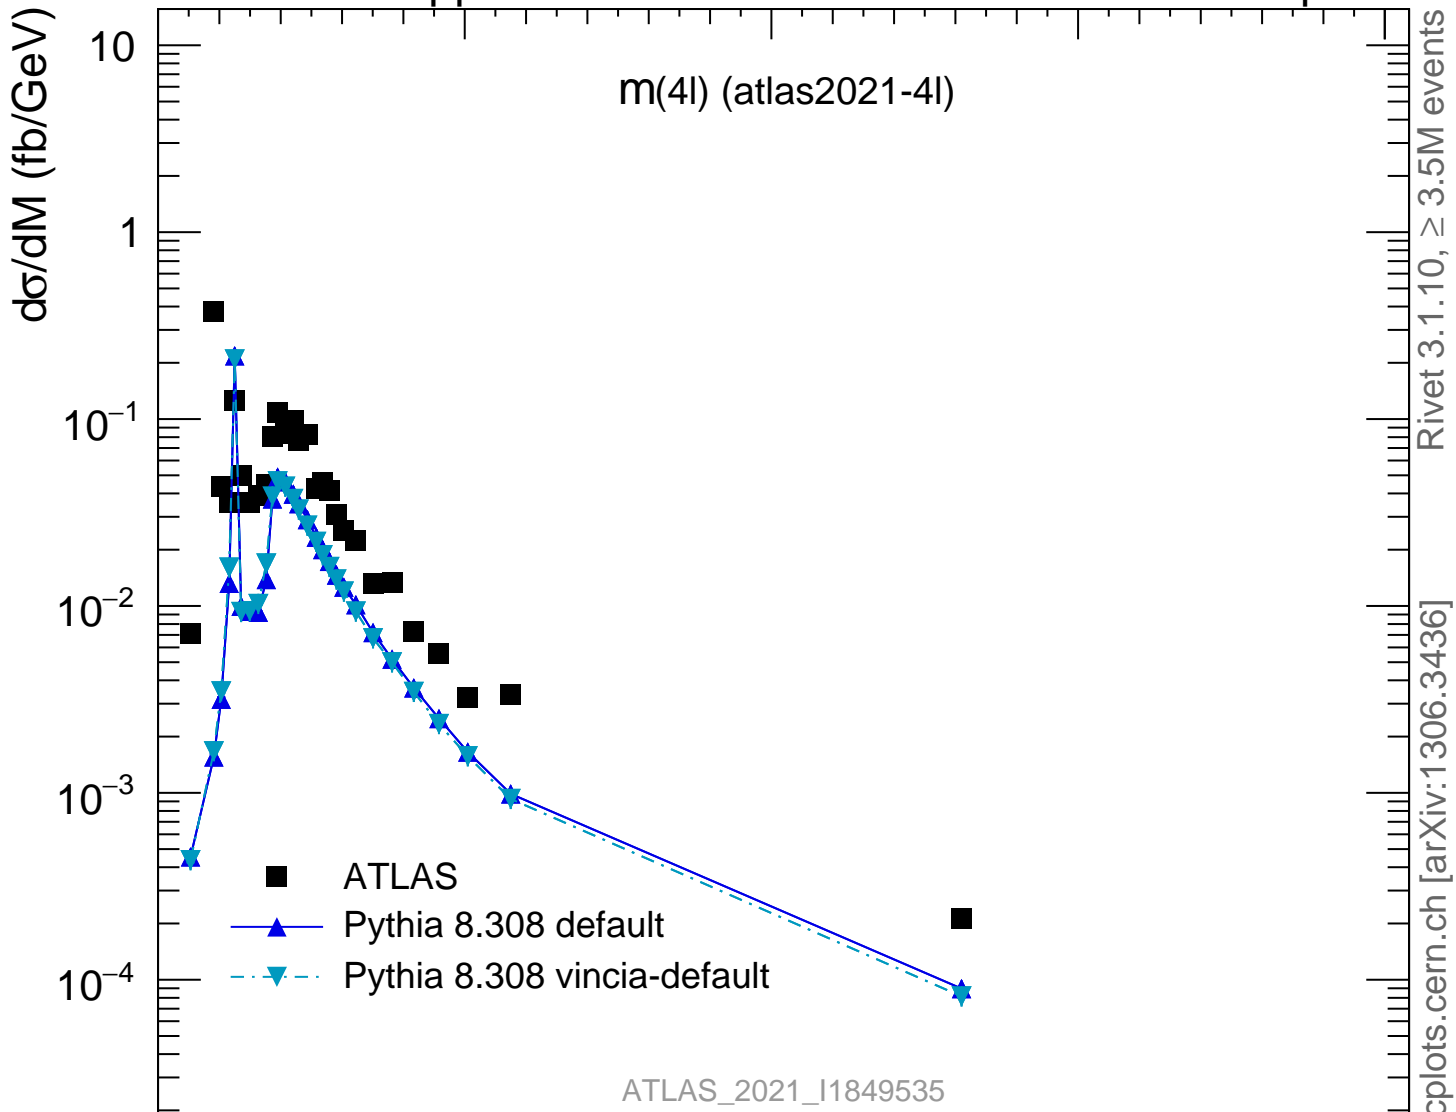

13000 GeV pp

4-lepton

Rivet 3.1.10, ≥ 3.5M events  
mcplots.cern.ch [arXiv:1306.3436]