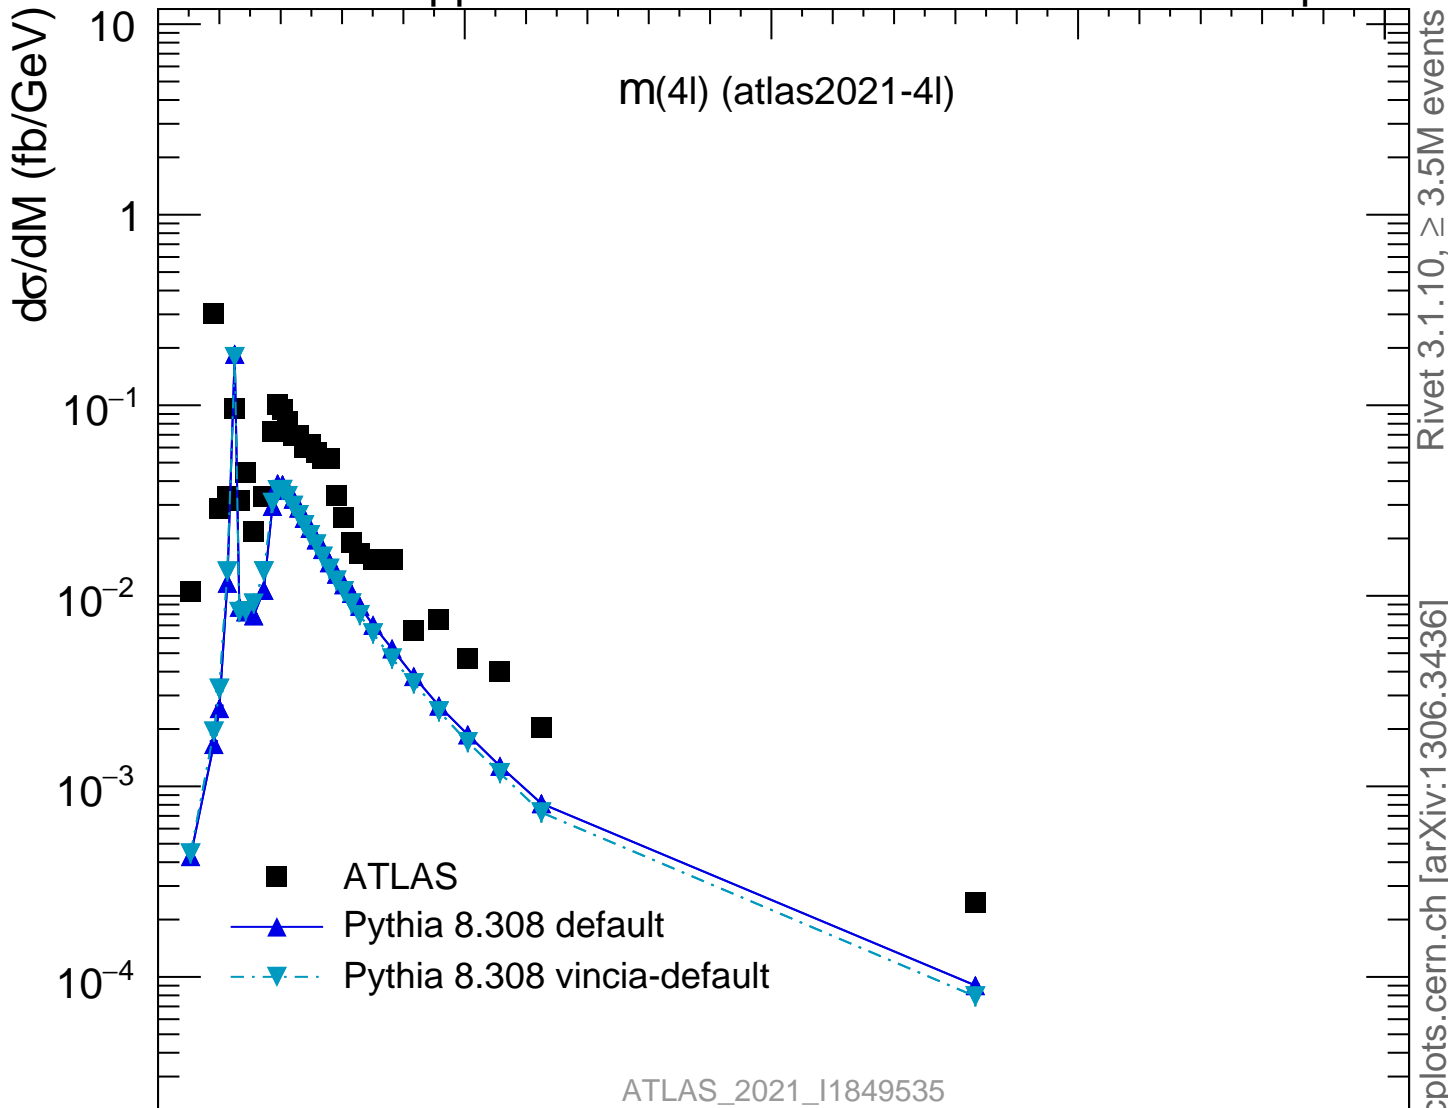

13000 GeV pp

4-lepton

Rivet 3.1.10, ≥ 3.5M events
mcplots.cern.ch [arXiv:1306.3436]