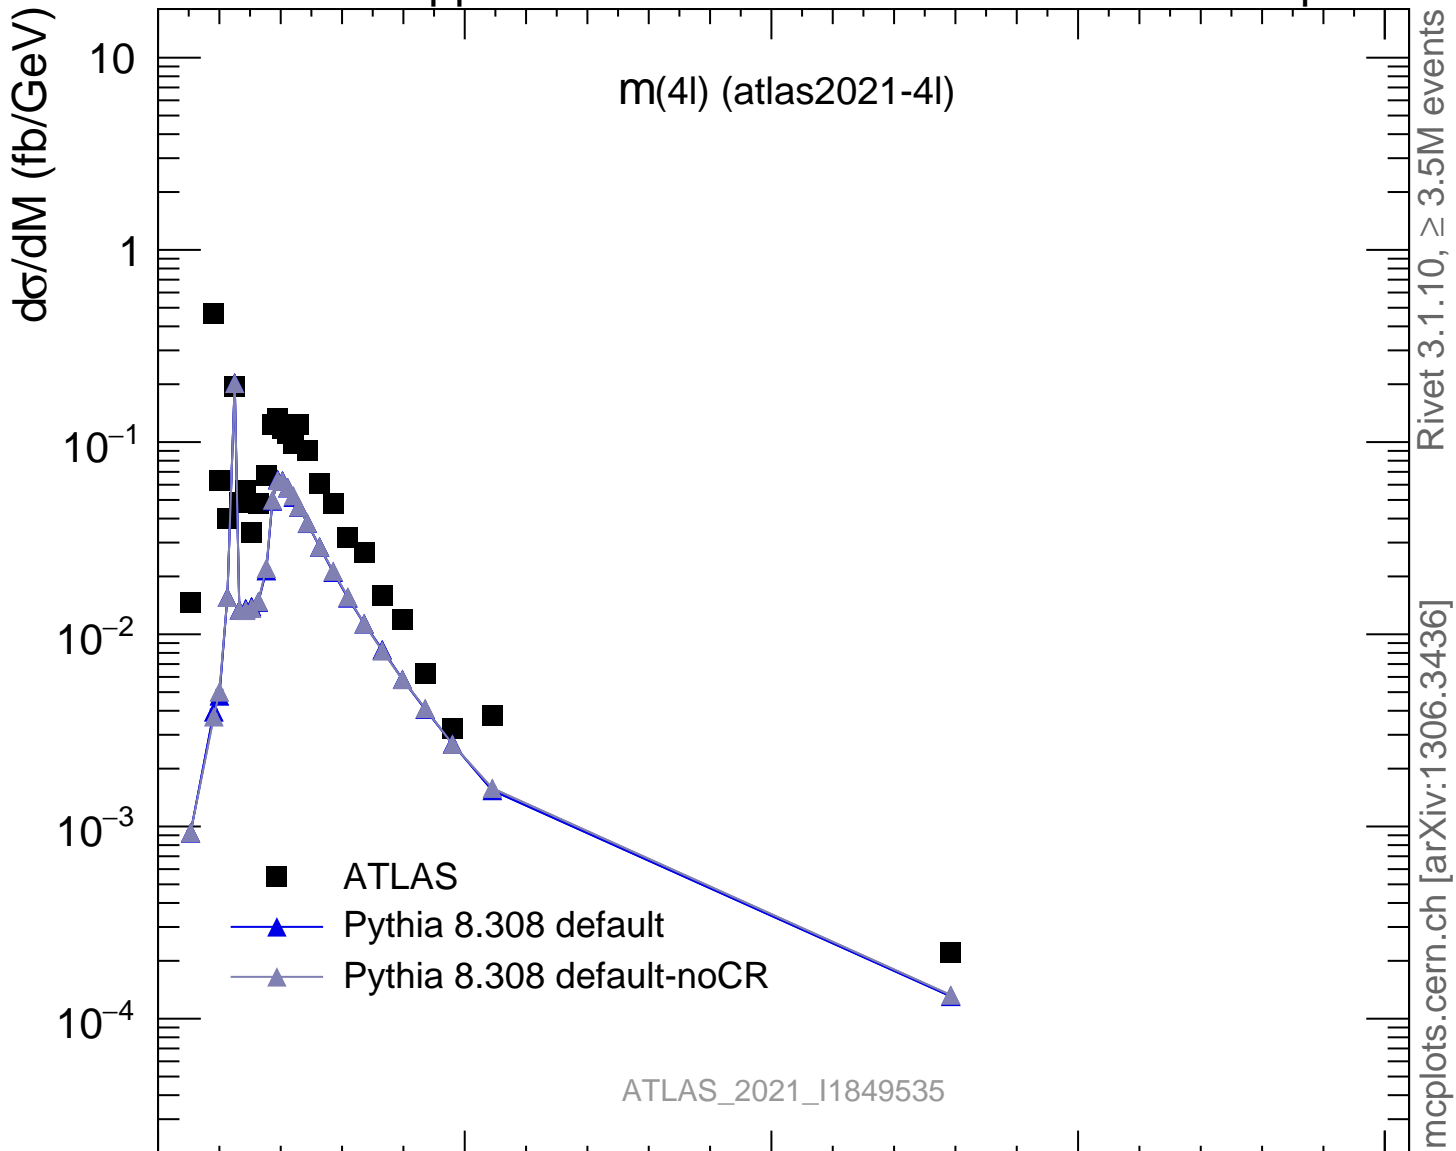

13000 GeV pp

4-lepton

Rivet 3.1.10, $\geq 3.5M$ events
mcplots.cern.ch [arXiv:1306.3436]