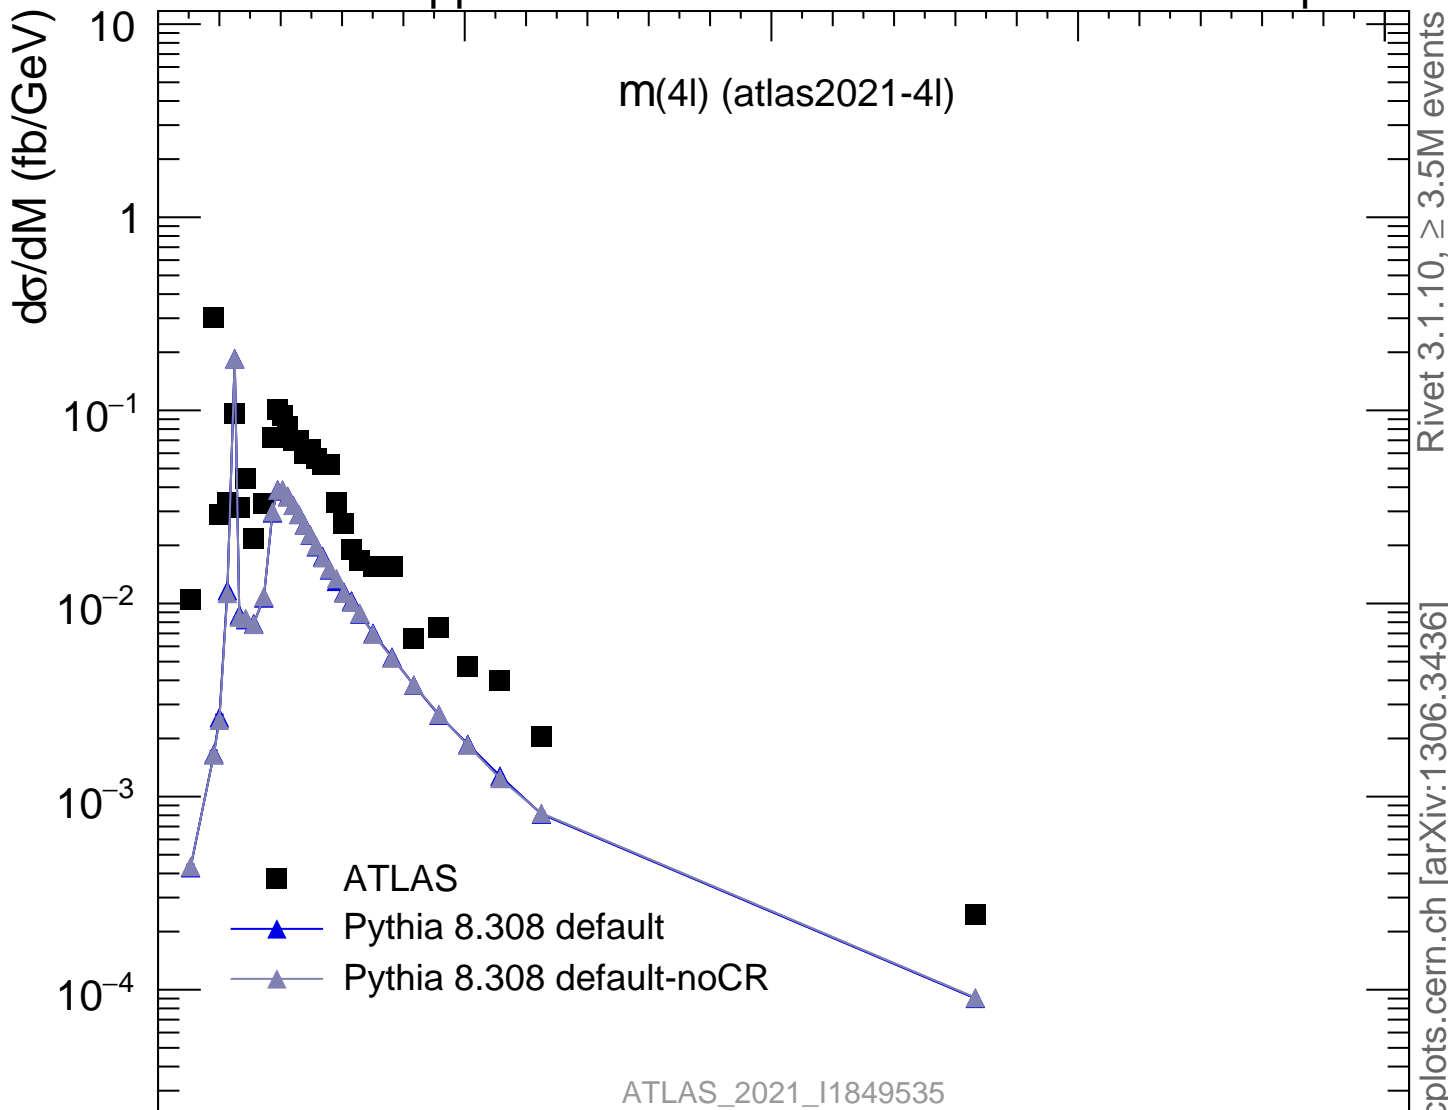

13000 GeV pp

4-lepton

Rivet 3.1.10, $\geq 3.5M$ events
mcplots.cern.ch [arXiv:1306.3436]