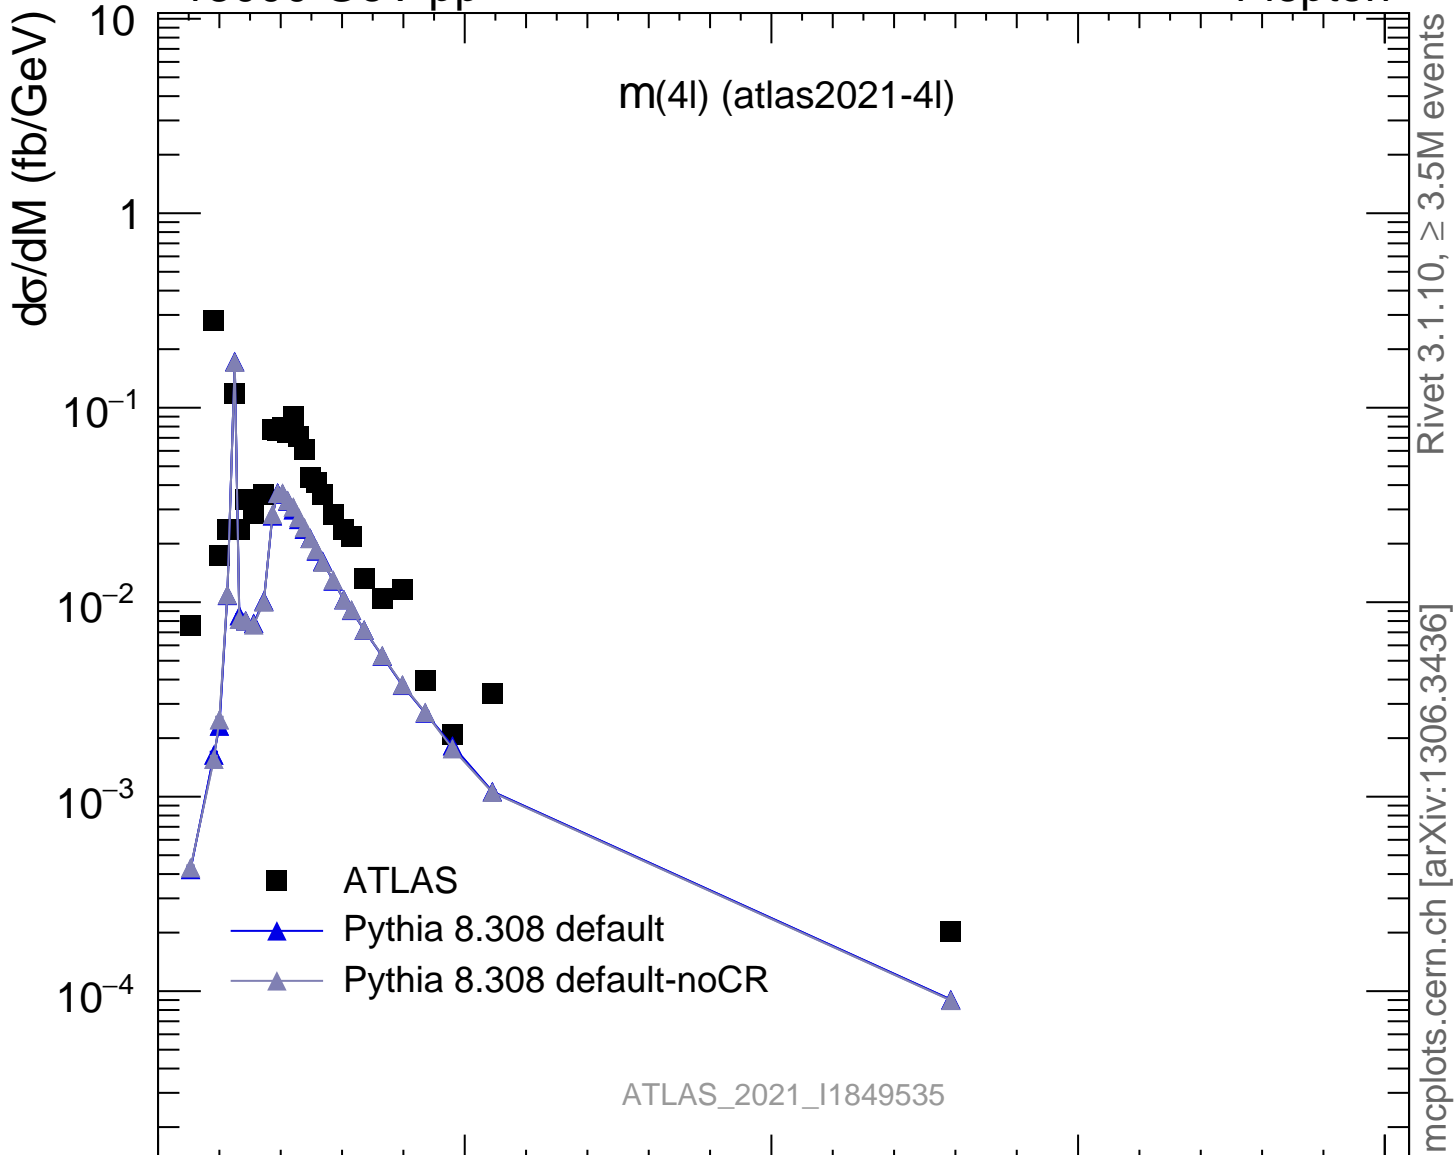

13000 GeV pp

4-lepton

Rivet 3.1.10, ≥ 3.5M events  
mcplots.cern.ch [arXiv:1306.3436]