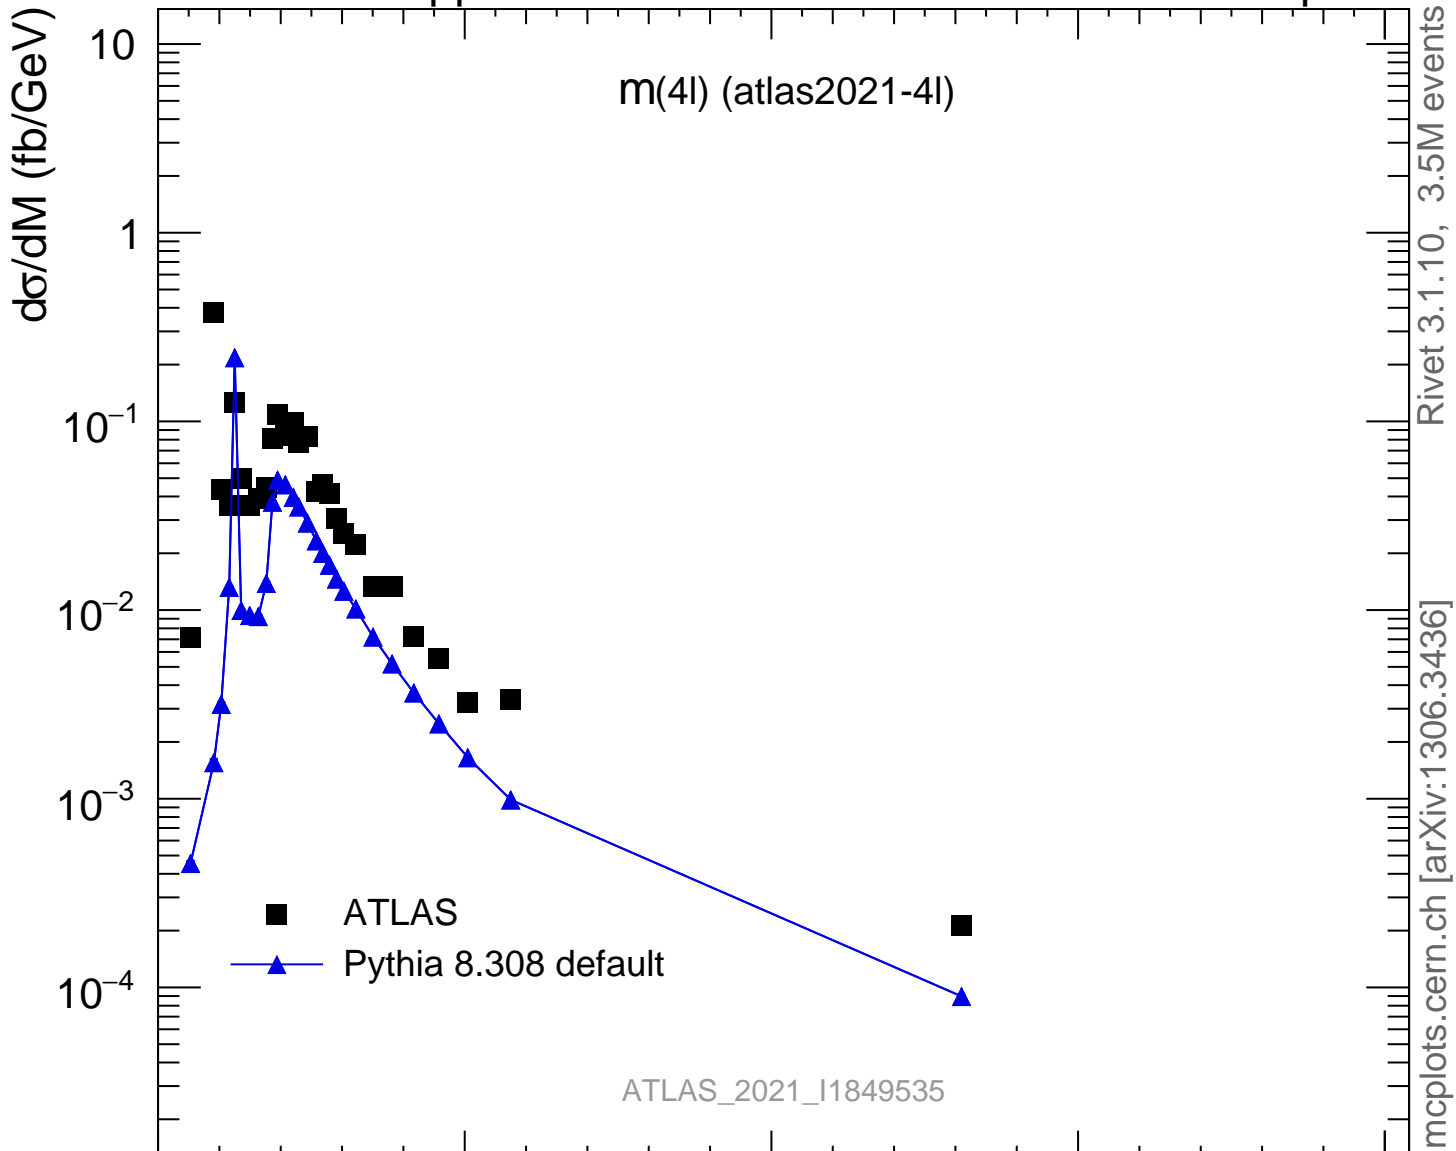

13000 GeV pp

4-lepton

Rivet 3.1.10, 3.5M events
mcplots.cern.ch [arXiv:1306.3436]