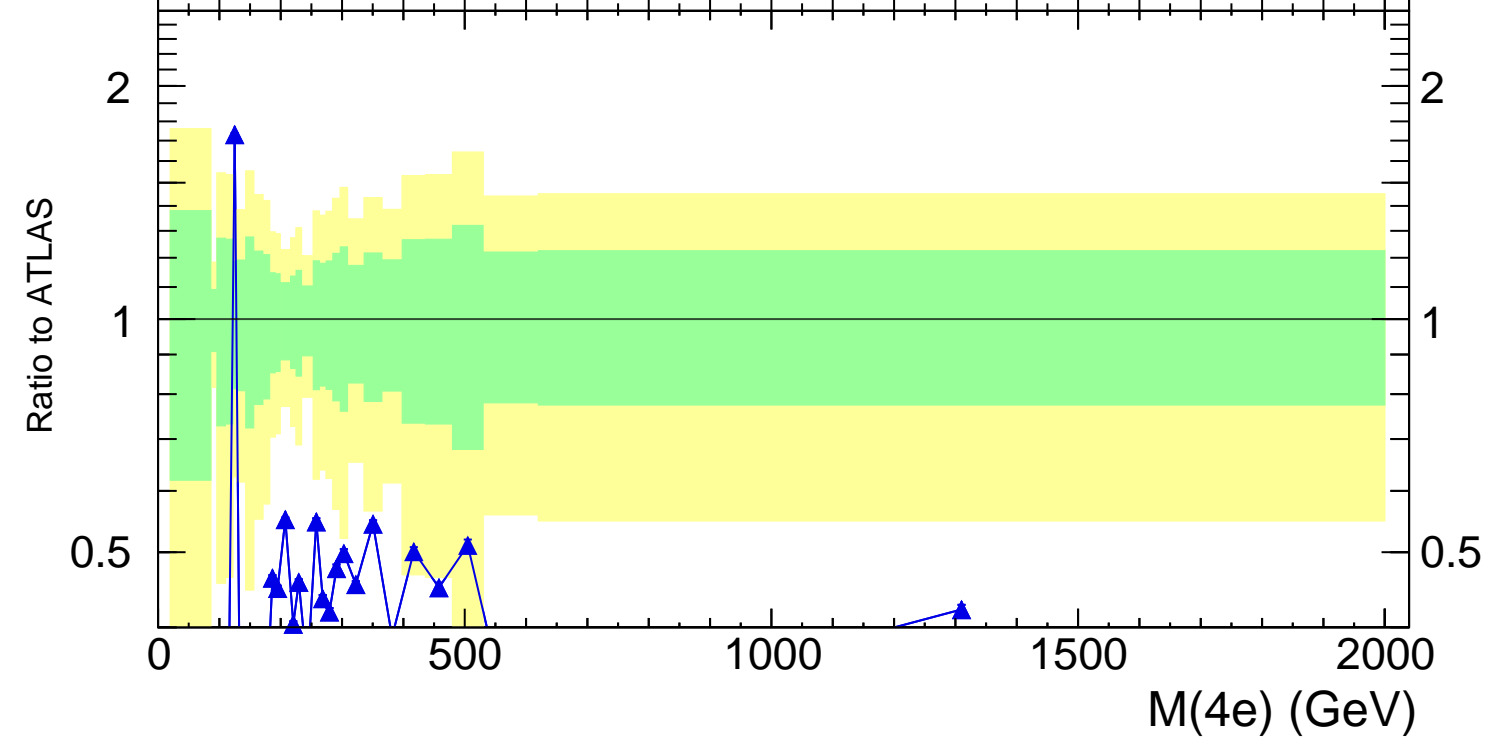

13000 GeV pp

4-lepton

Rivet 3.1.10, 3.5M events
mcplots.cern.ch [arXiv:1306.3436]