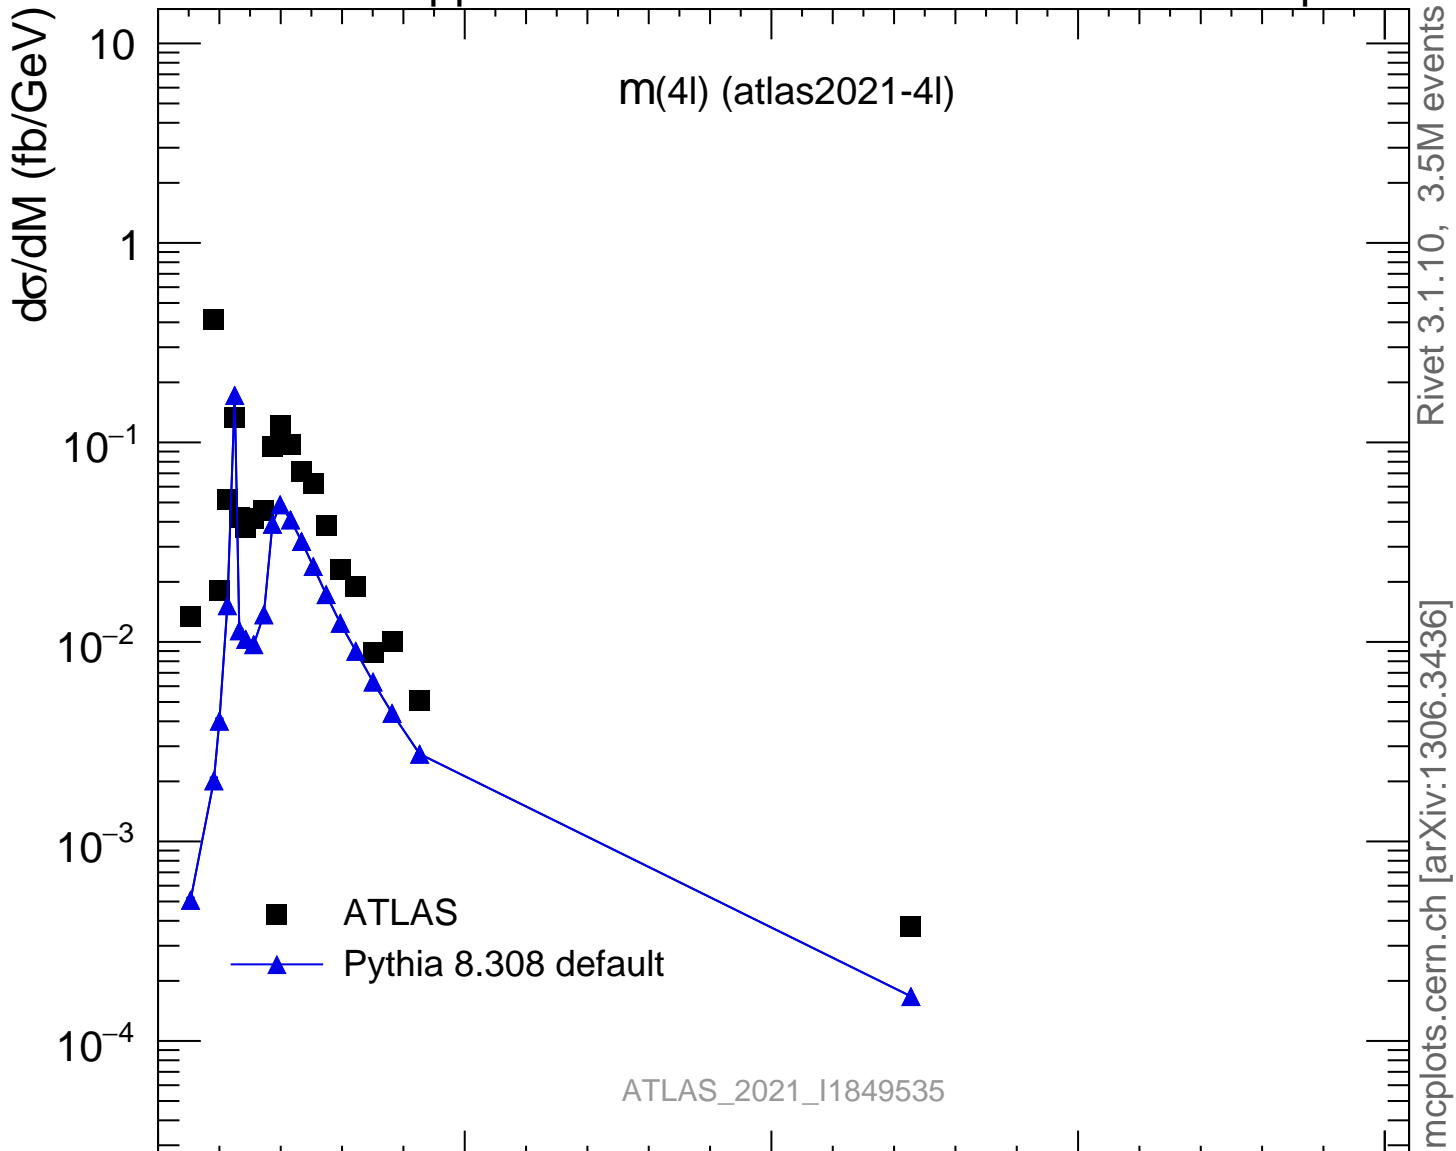

13000 GeV pp

4-lepton

Rivet 3.1.10, 3.5M events
mcplots.cern.ch [arXiv:1306.3436]