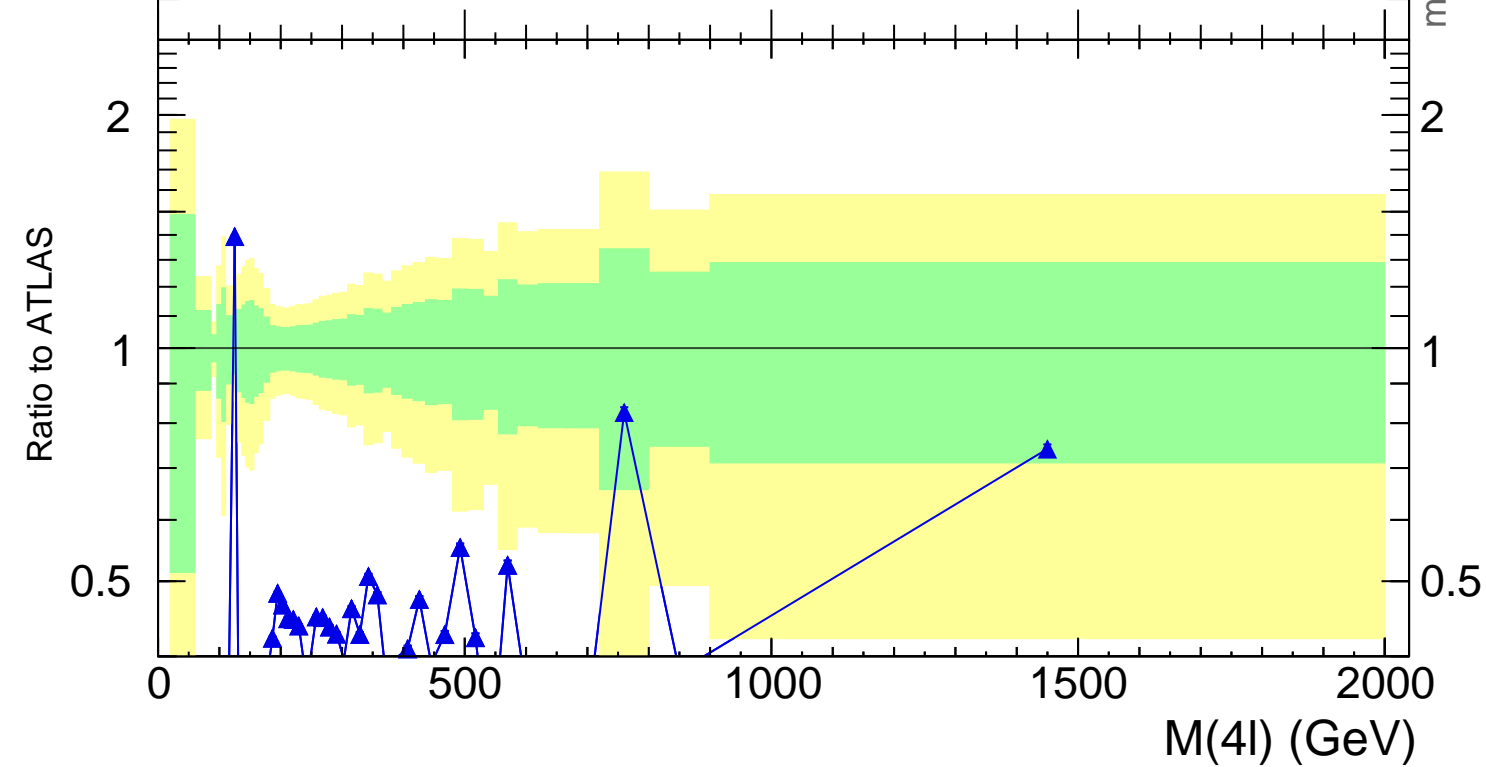

13000 GeV pp

4-lepton

Rivet 3.1.10, 3.5M events  
mcplots.cern.ch [arXiv:1306.3436]