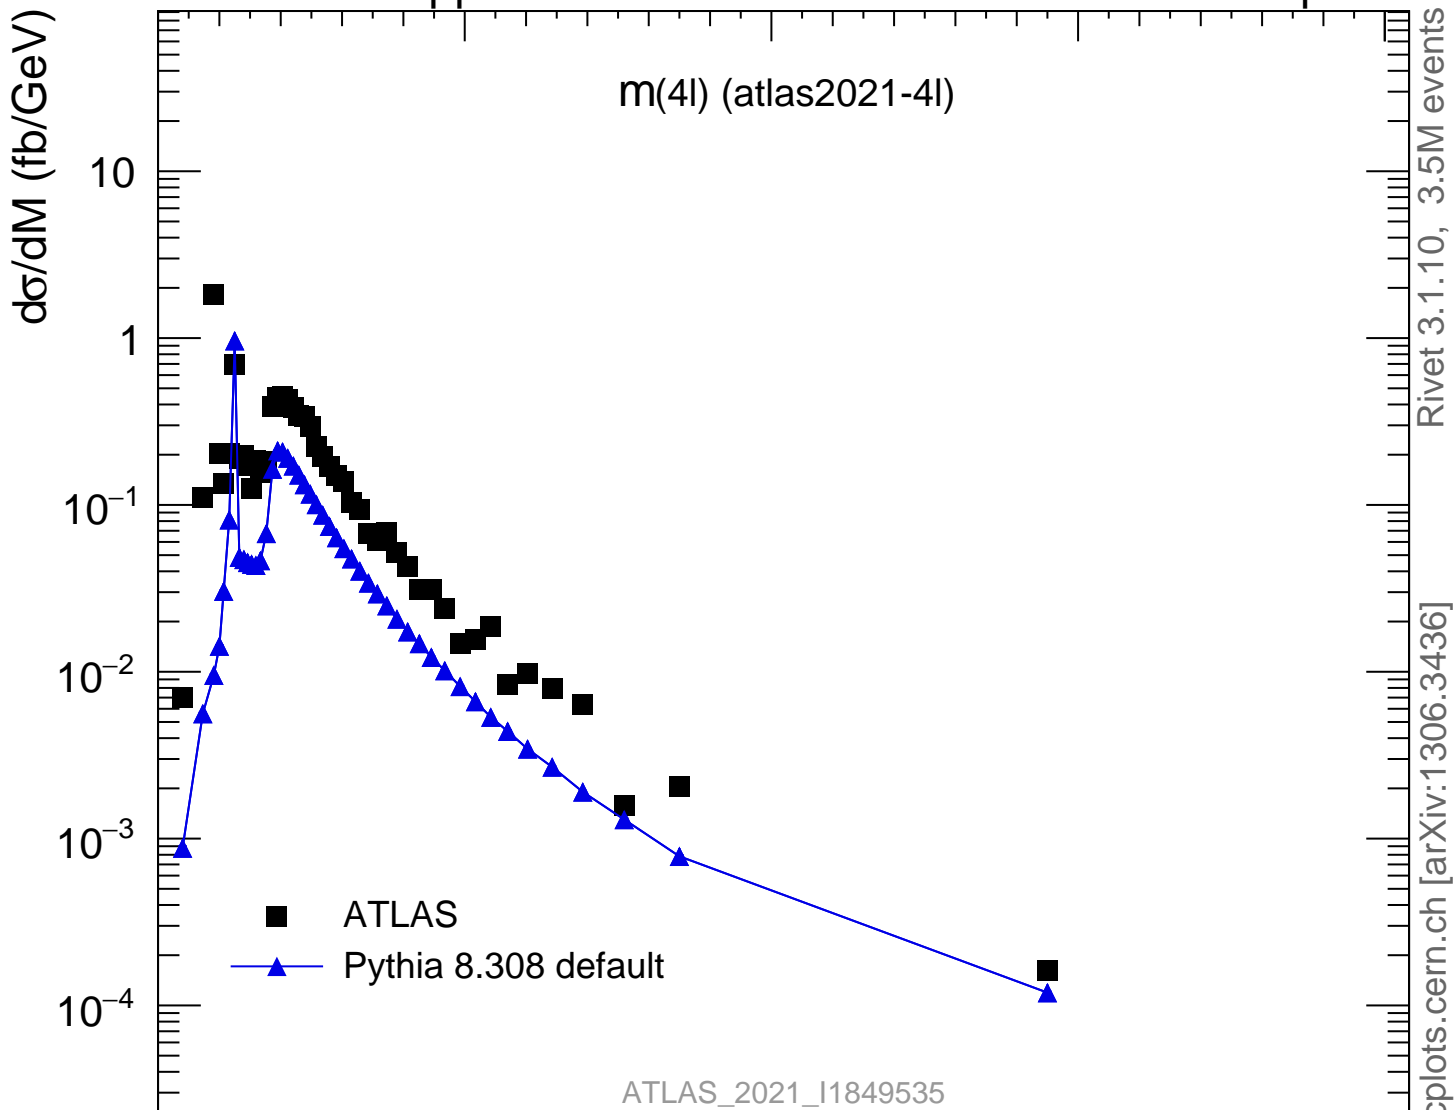

13000 GeV pp

4-lepton

Rivet 3.1.10, 3.5M events  
mcplots.cern.ch [arXiv:1306.3436]