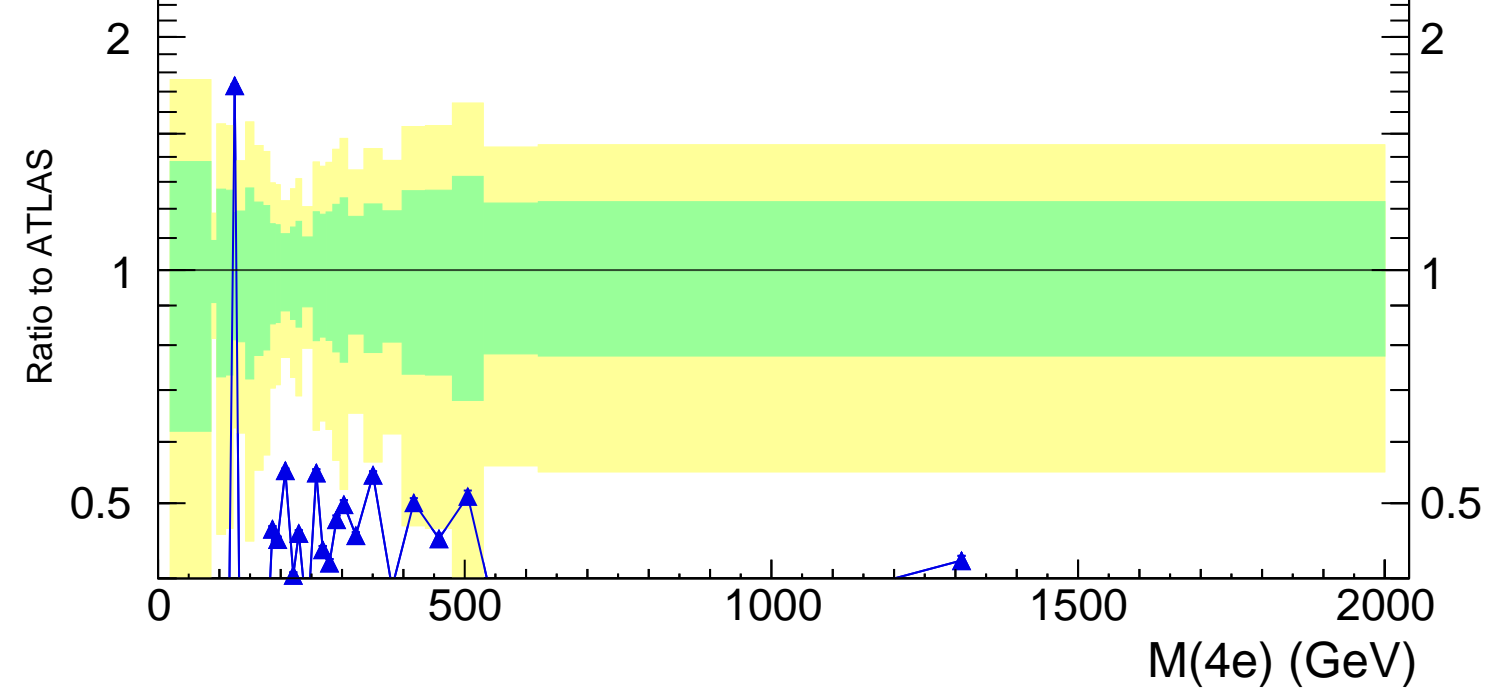

13000 GeV pp

4-lepton

Rivet 3.1.10, 3.5M events  
mcplots.cern.ch [arXiv:1306.3436]