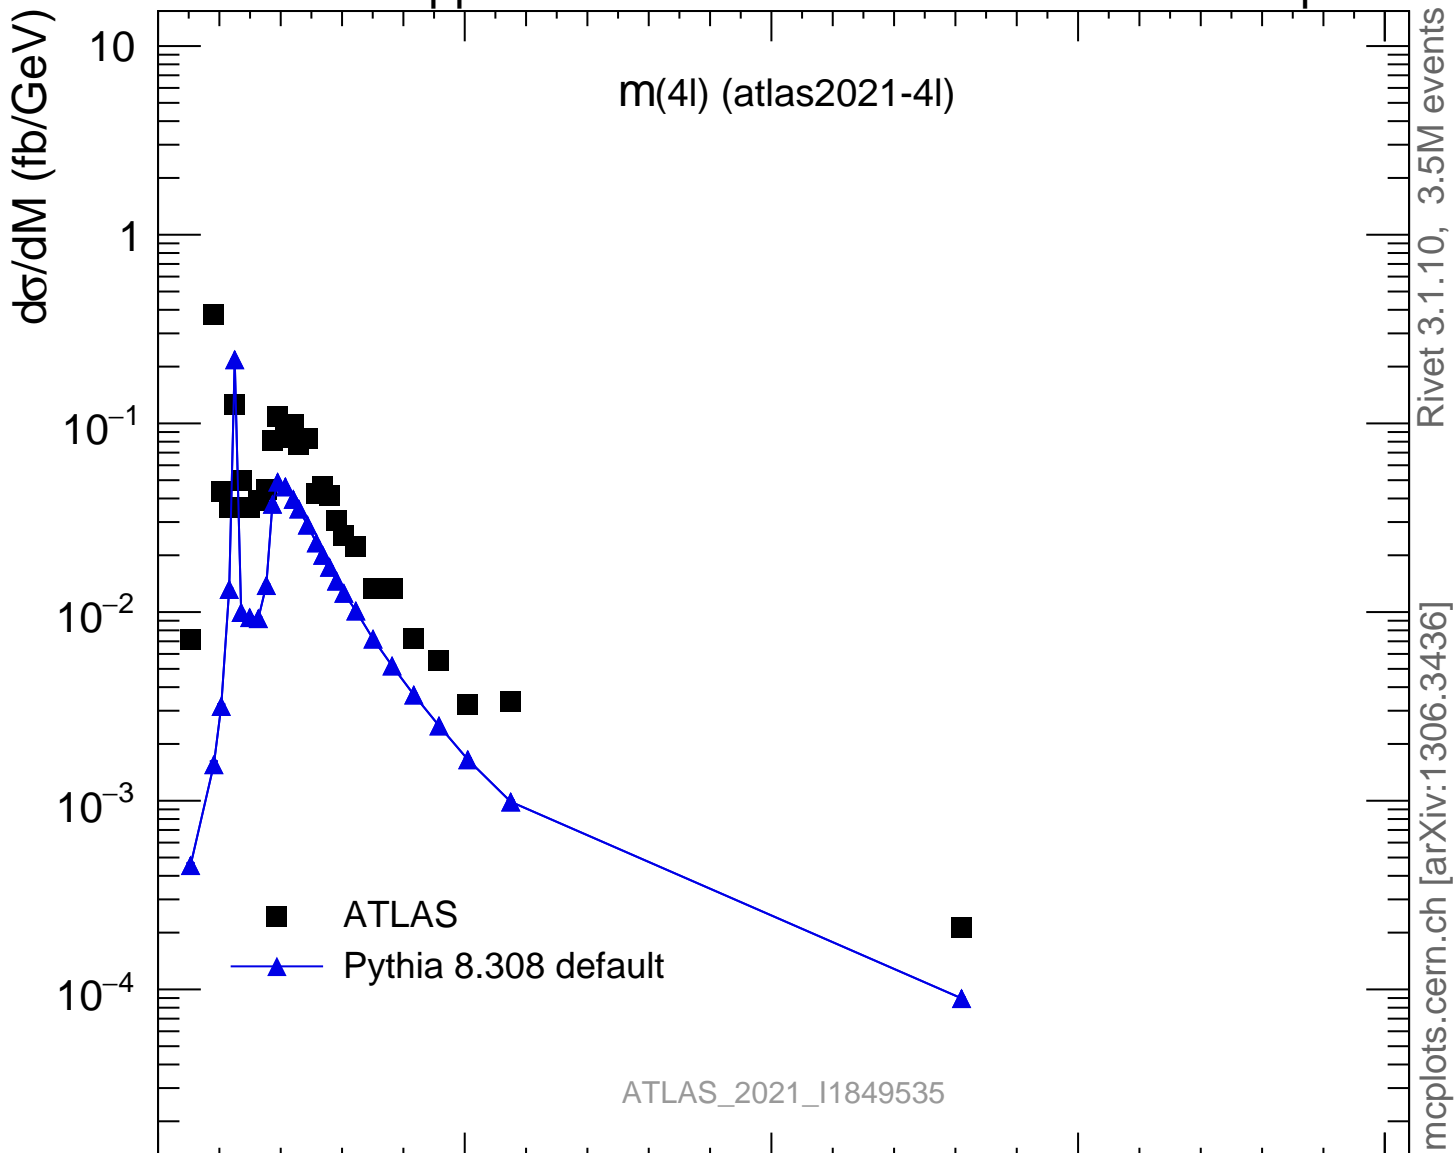

13000 GeV pp

4-lepton

Rivet 3.1.10, 3.5M events  
mcplots.cern.ch [arXiv:1306.3436]