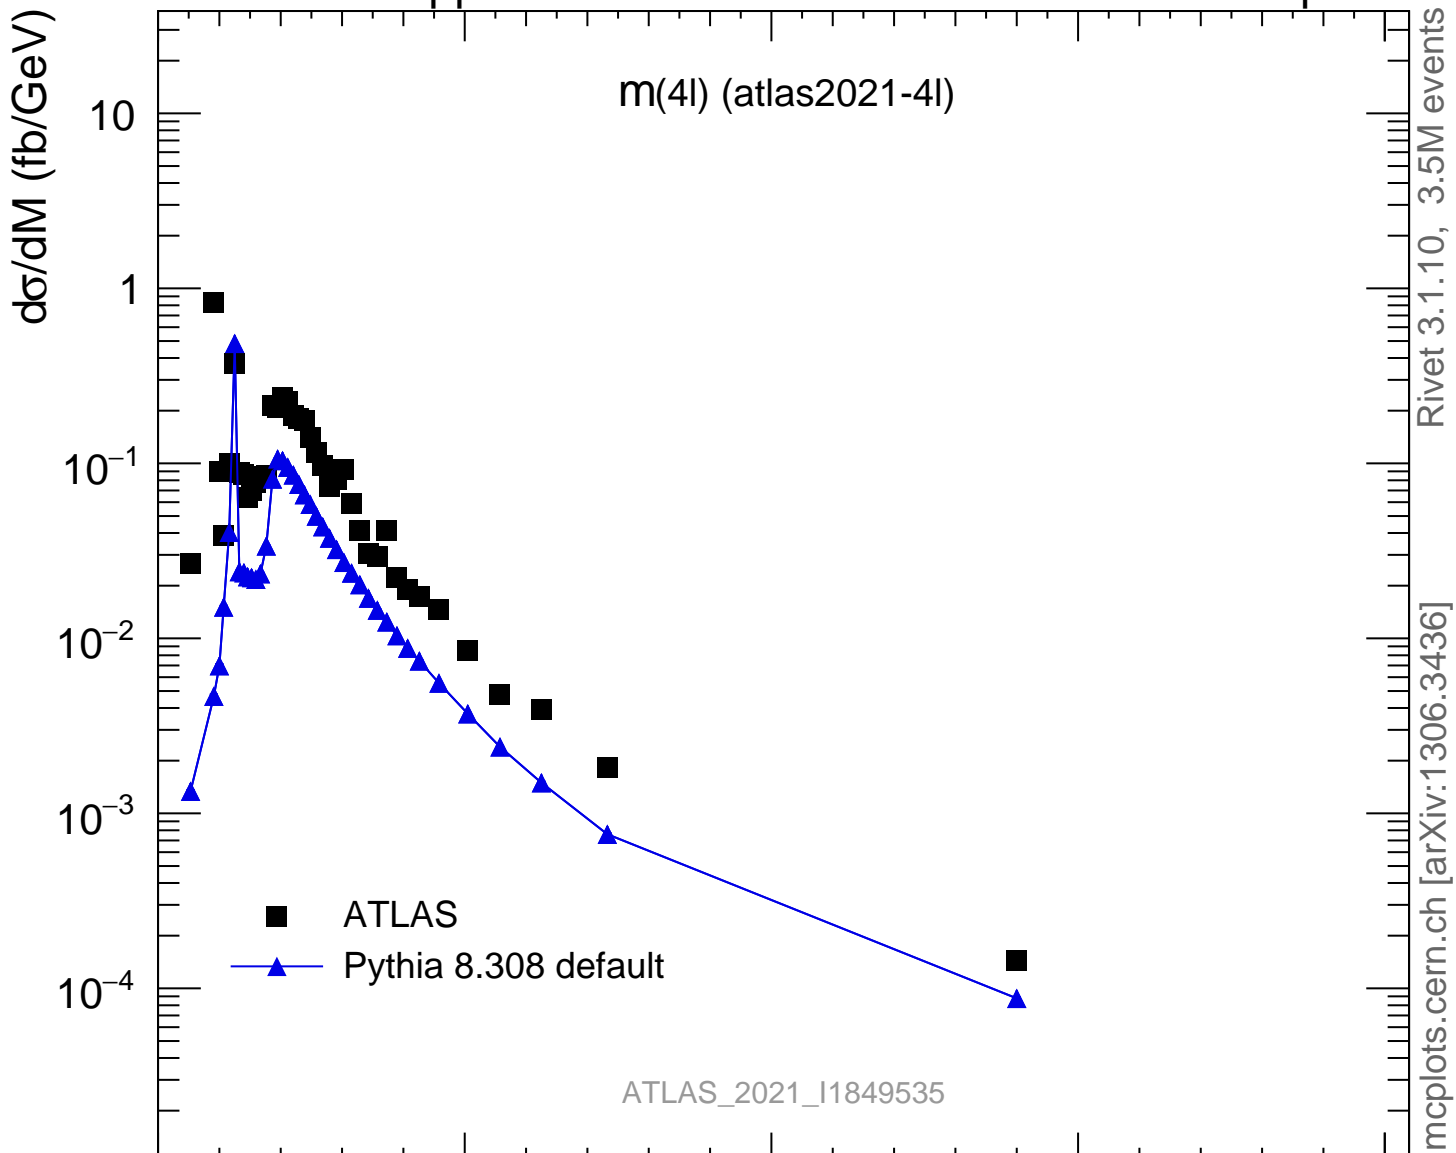

13000 GeV pp

4-lepton

Rivet 3.1.10, 3.5M events  
mcplots.cern.ch [arXiv:1306.3436]