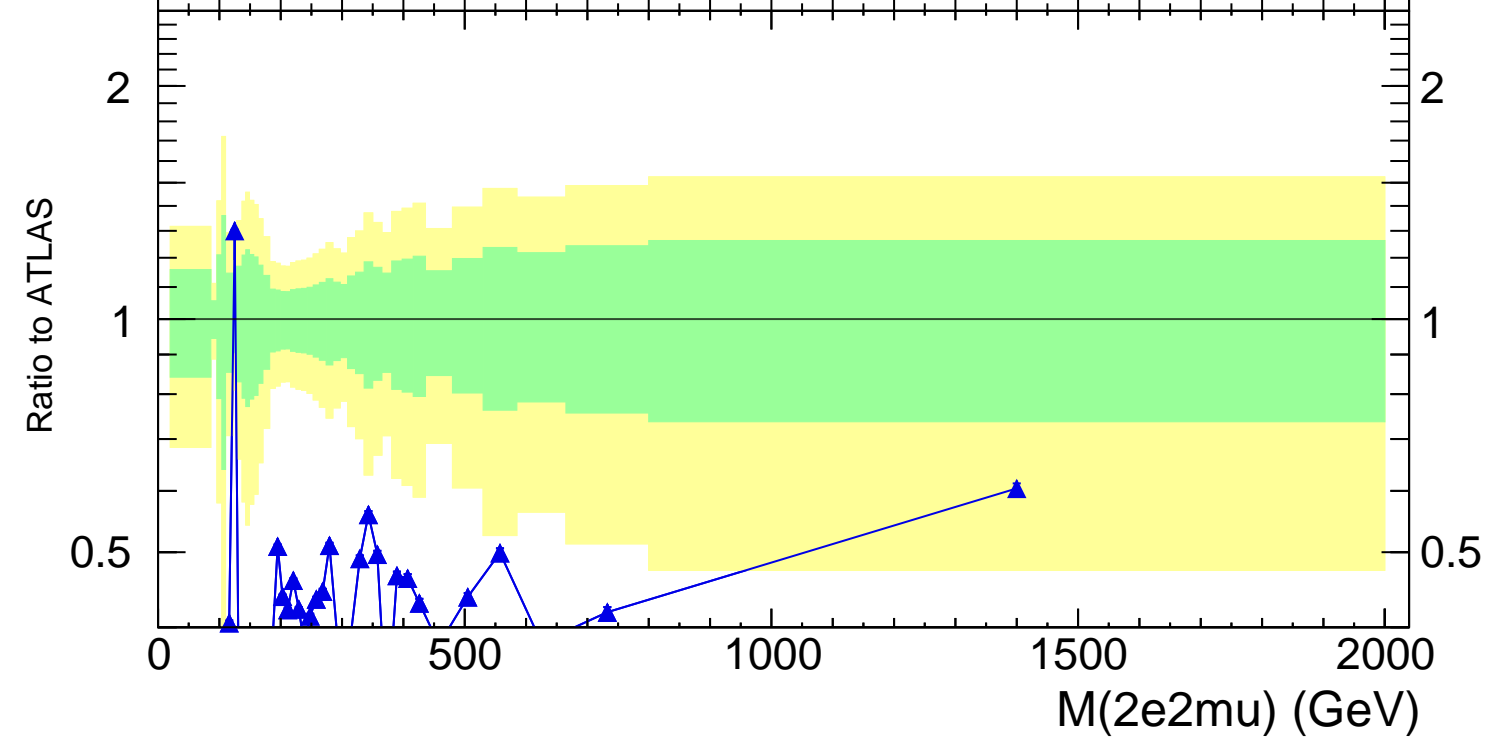

13000 GeV pp

4-lepton

Rivet 3.1.10, 3.5M events  
mcplots.cern.ch [arXiv:1306.3436]