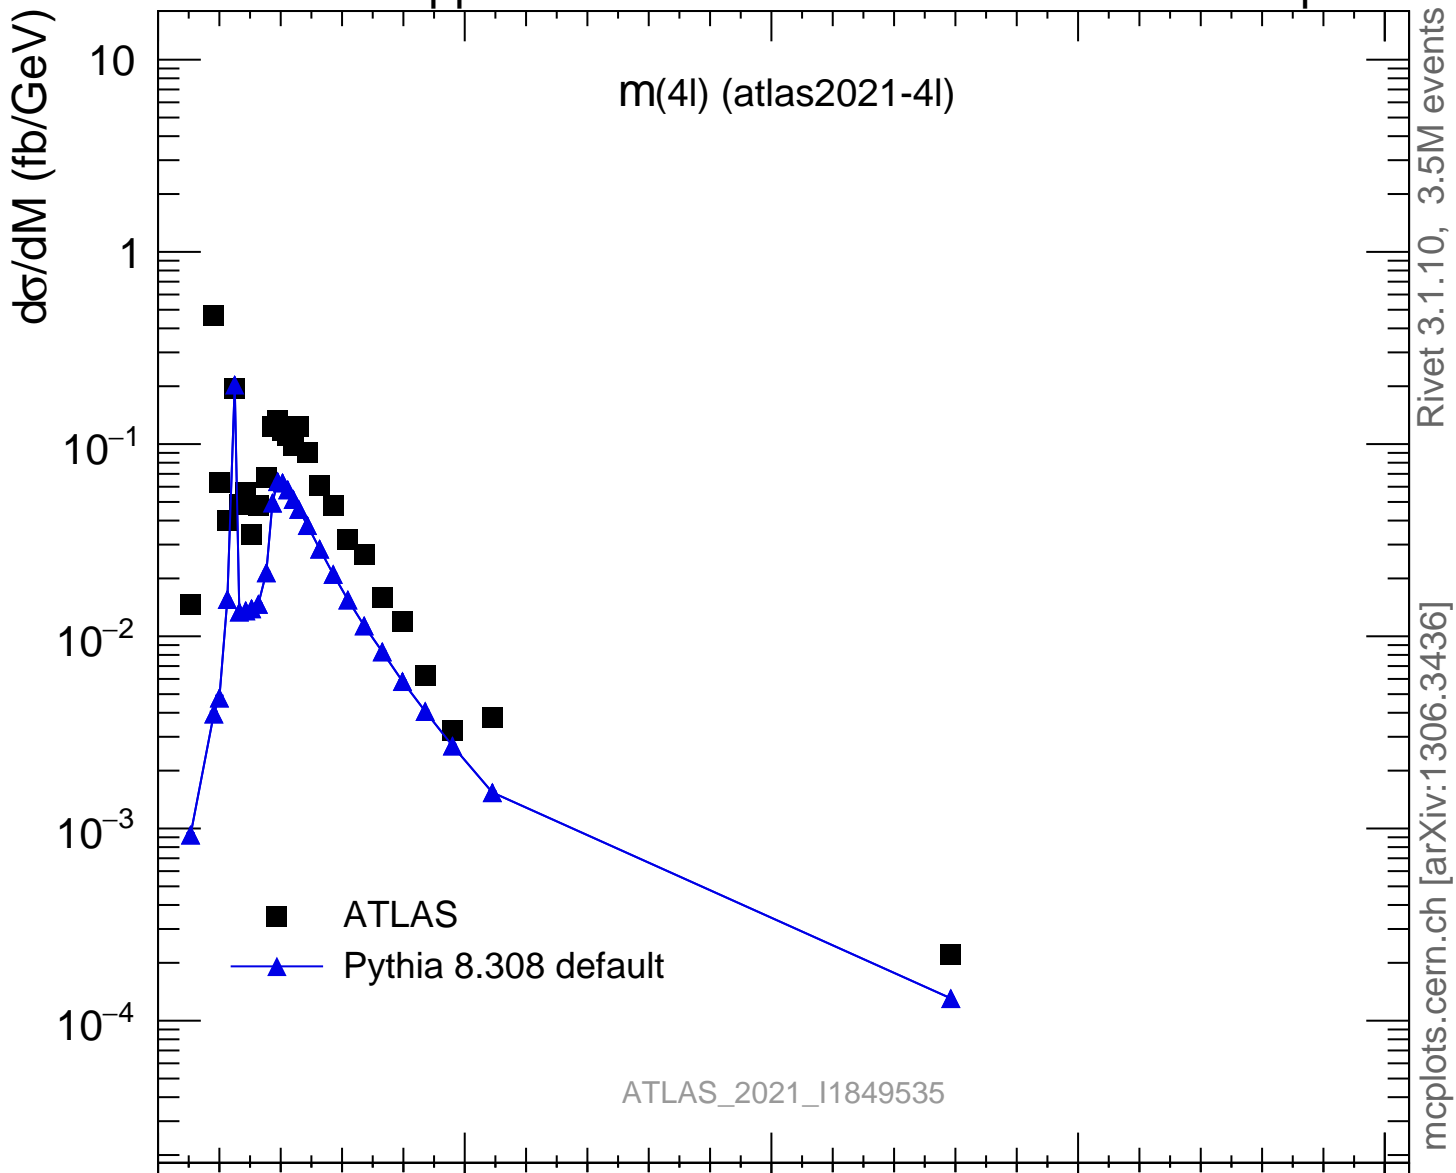

13000 GeV pp

4-lepton

Rivet 3.1.10, 3.5M events
mcplots.cern.ch [arXiv:1306.3436]