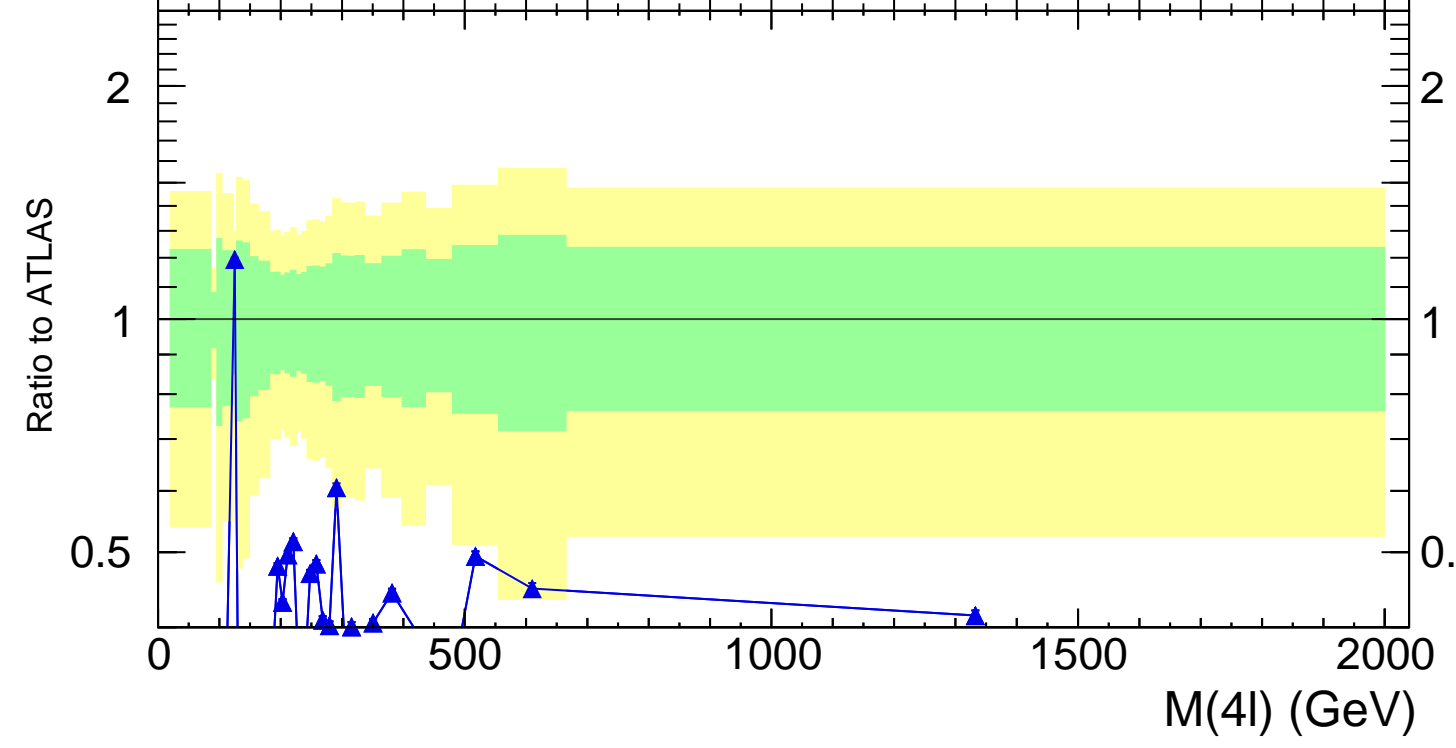

13000 GeV pp

4-lepton

Rivet 3.1.10, 3.5M events
mcplots.cern.ch [arXiv:1306.3436]

ATLAS_2021_I1849535