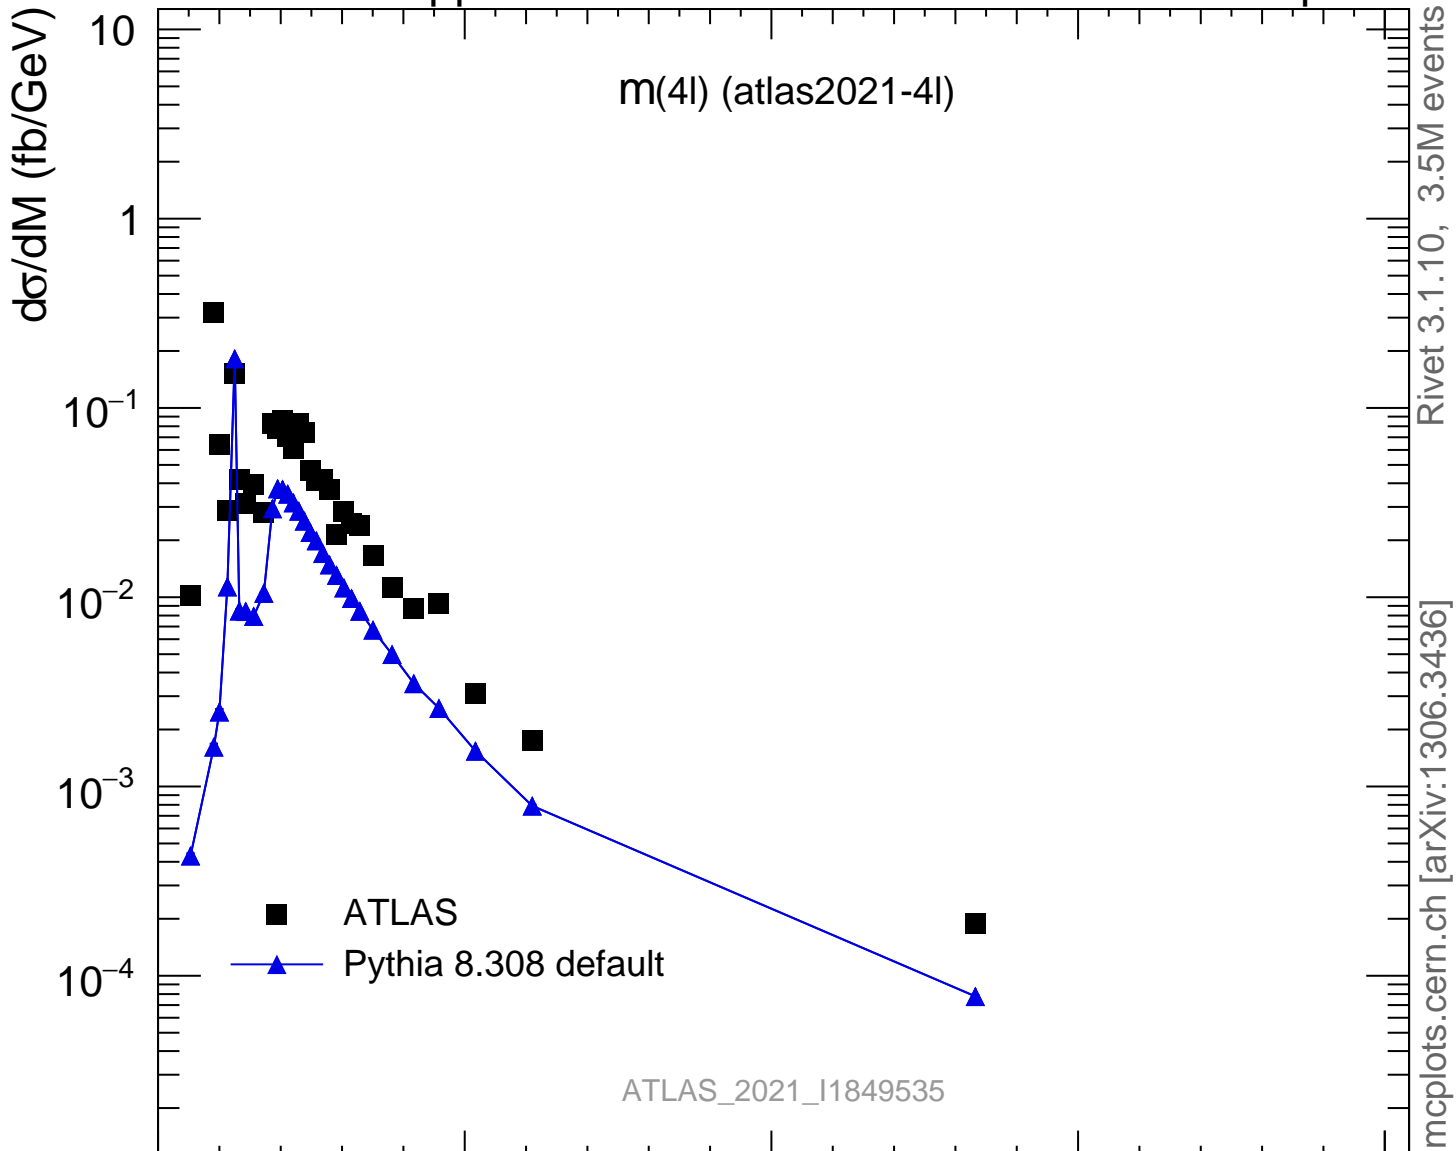

13000 GeV pp

4-lepton

Rivet 3.1.10, 3.5M events
mcplots.cern.ch [arXiv:1306.3436]

ATLAS_2021_I1849535