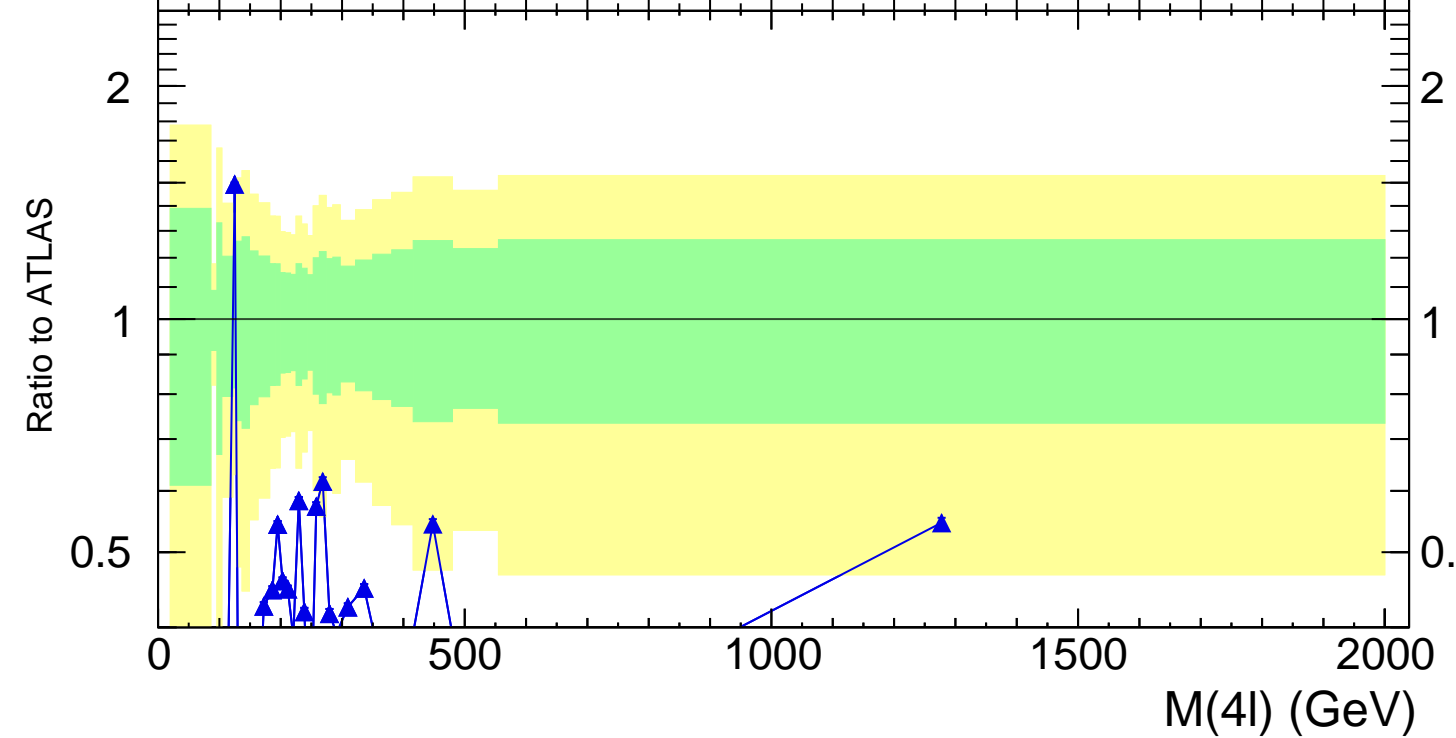

13000 GeV pp

4-lepton

Rivet 3.1.10, 3.5M events
mcplots.cern.ch [arXiv:1306.3436]