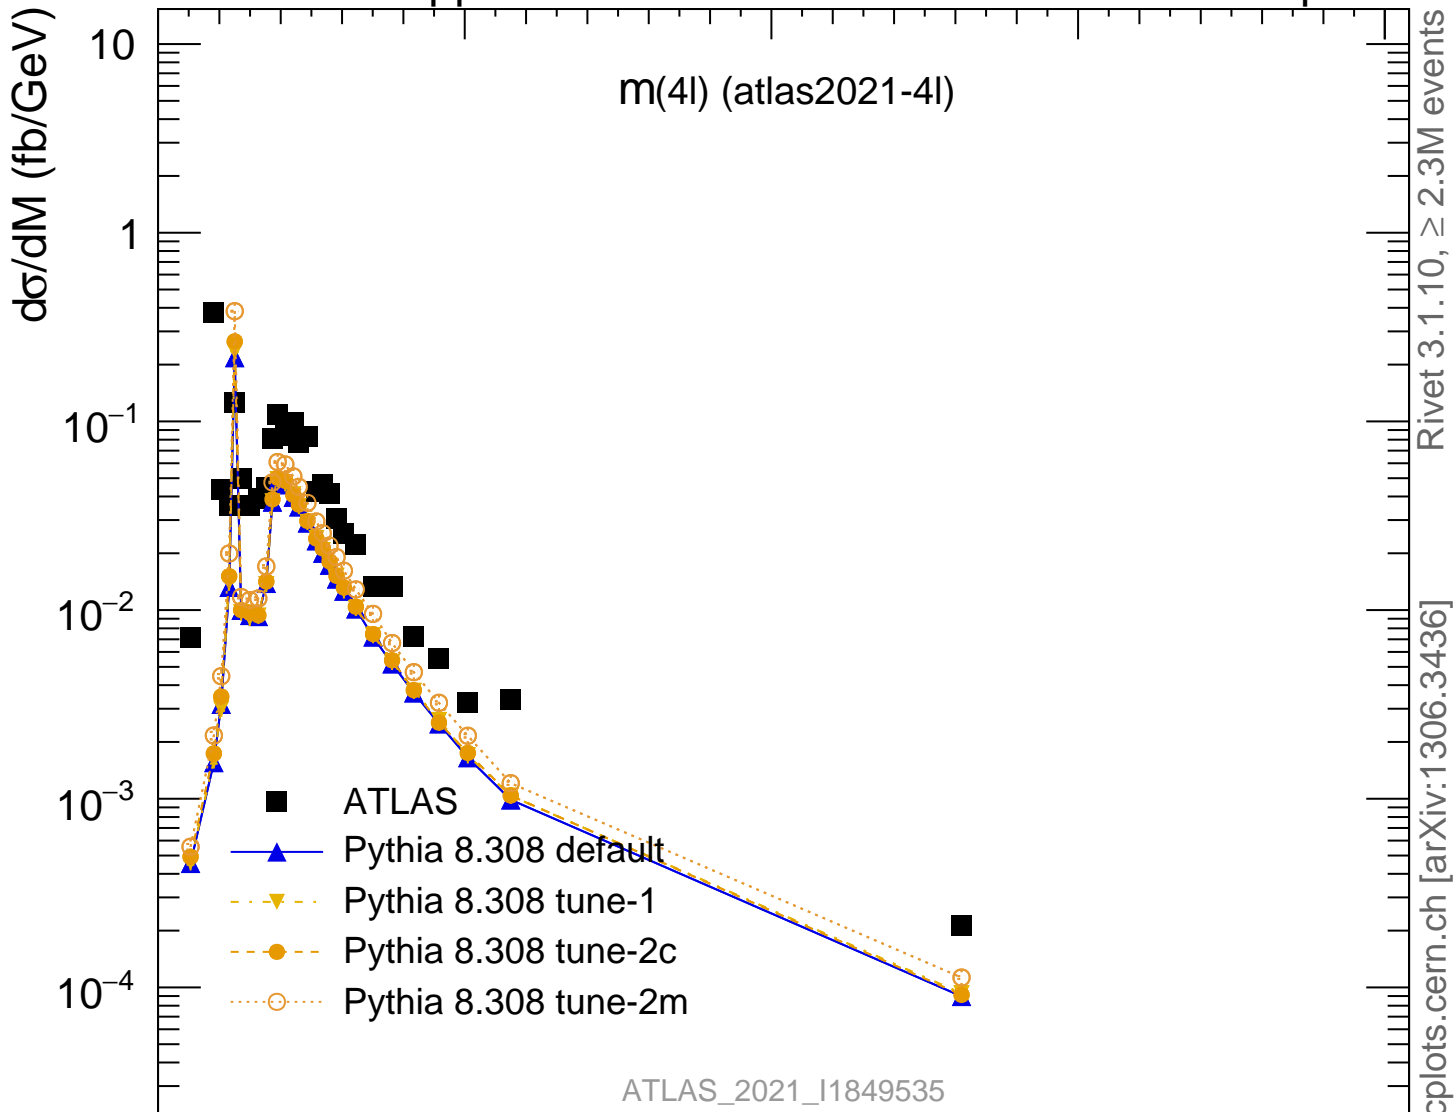

13000 GeV pp

4-lepton

Rivet 3.1.10, ≥ 2.3M events
mcplots.cern.ch [arXiv:1306.3436]