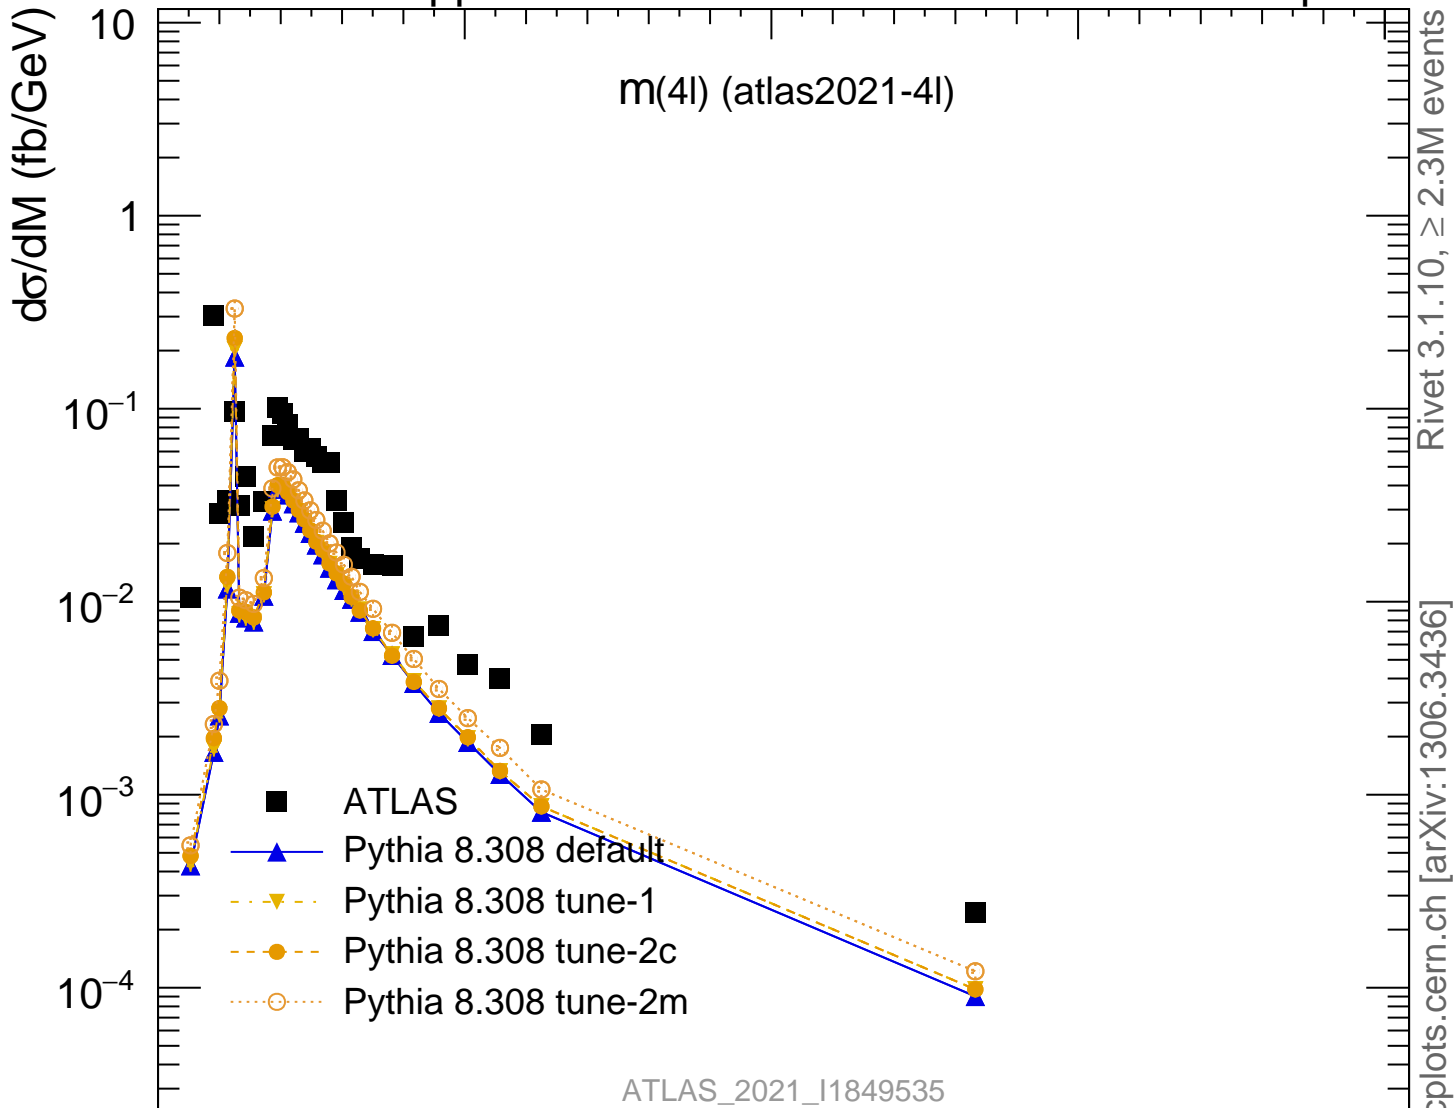

13000 GeV pp

4-lepton

Rivet 3.1.10, $\geq 2.3M$ events
mcplots.cern.ch [arXiv:1306.3436]