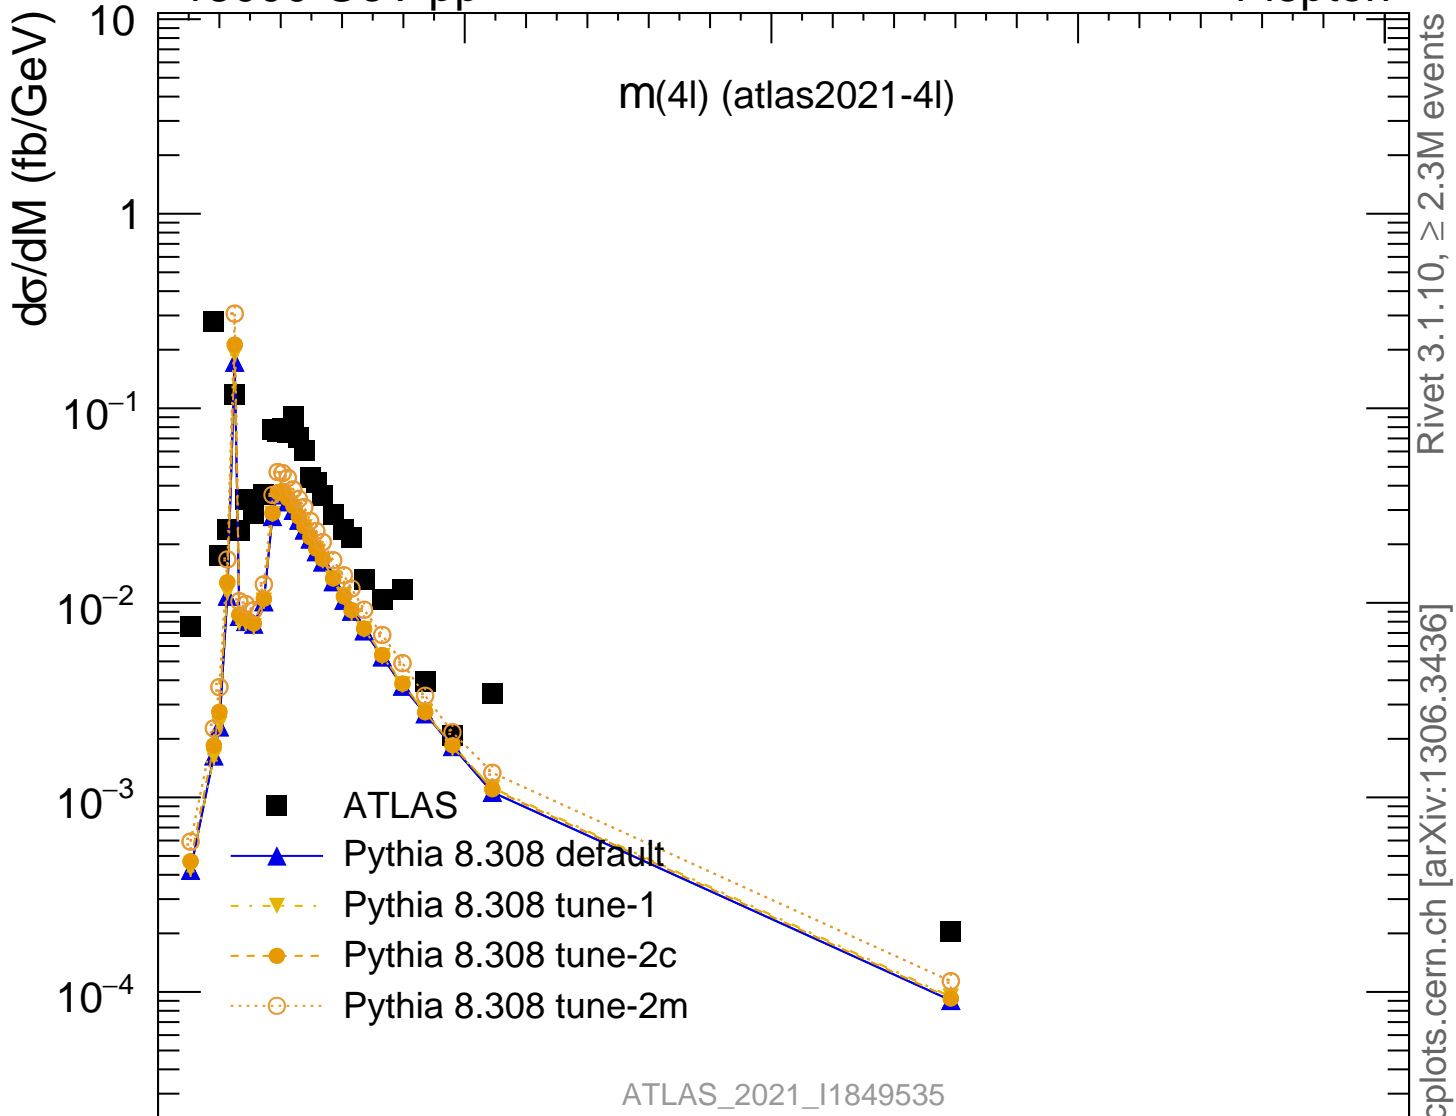

13000 GeV pp

4-lepton

Rivet 3.1.10, ≥ 2.3M events  
mcplots.cern.ch [arXiv:1306.3436]