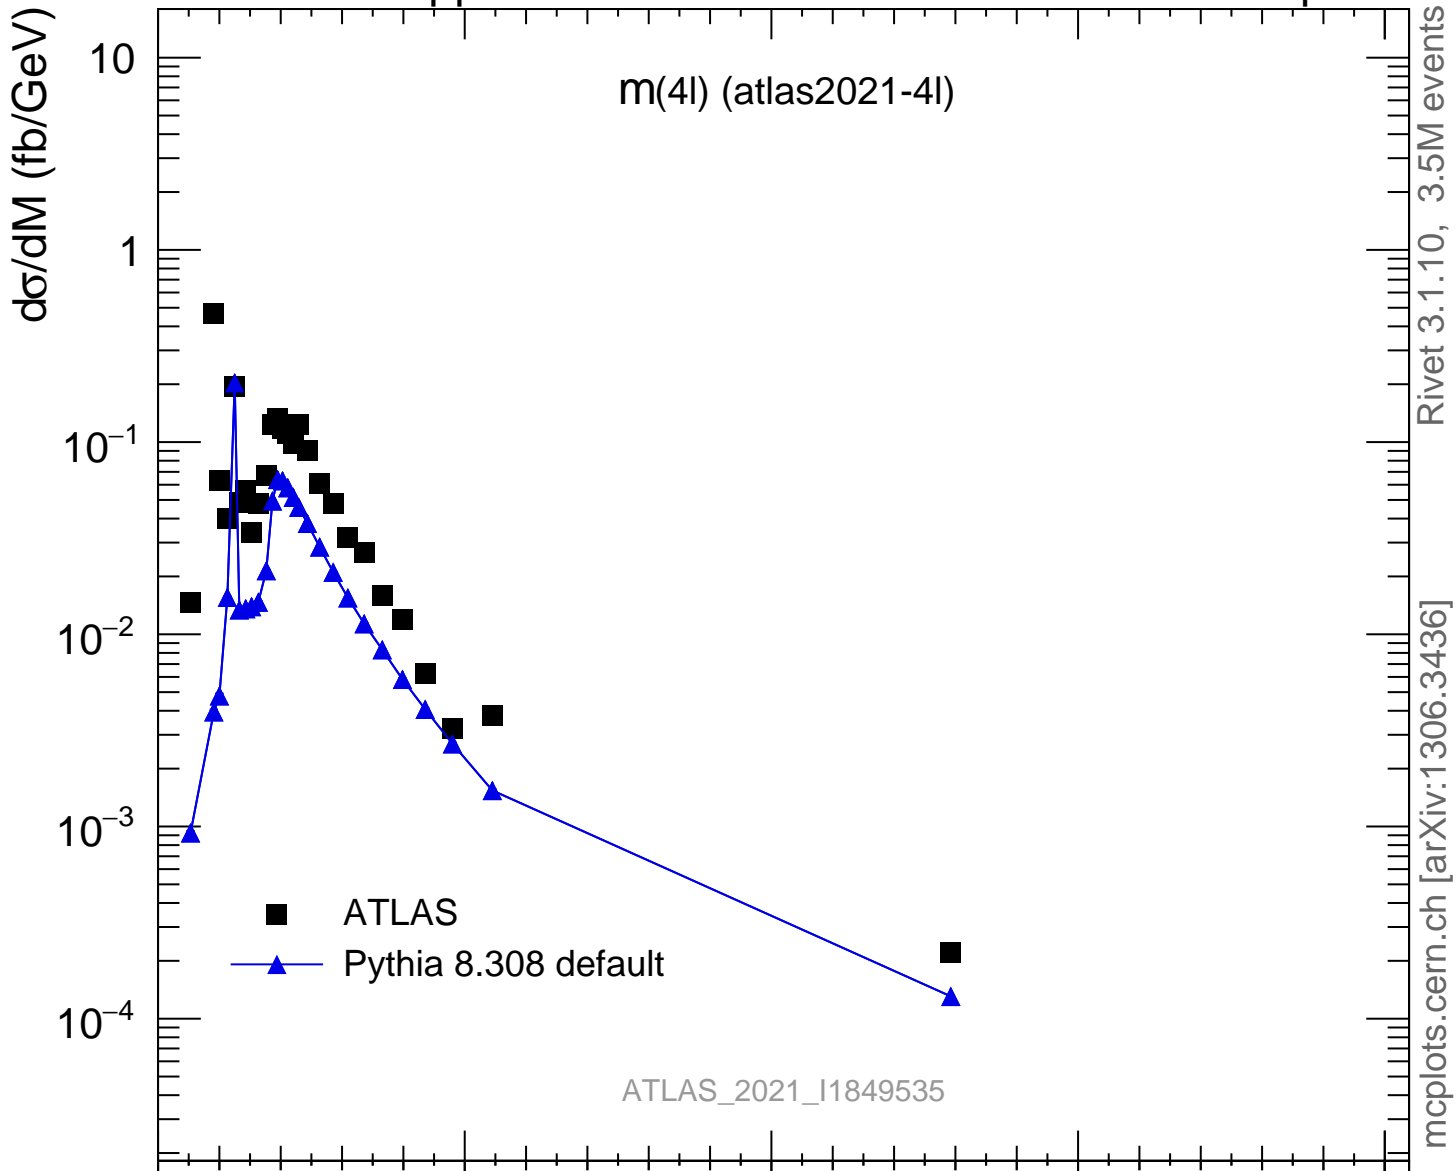

13000 GeV pp

4-lepton

Rivet 3.1.10, 3.5M events
mcplots.cern.ch [arXiv:1306.3436]