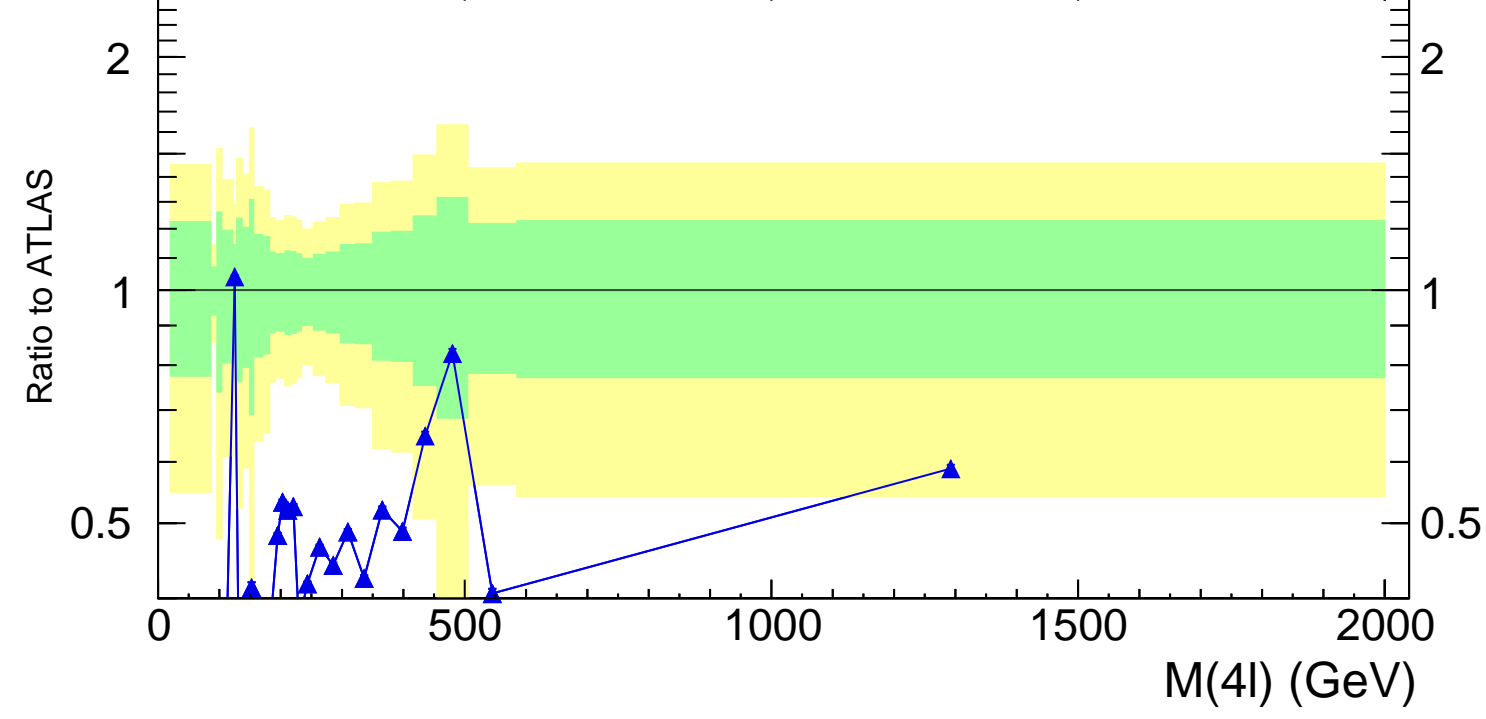

13000 GeV pp

4-lepton

Rivet 3.1.10, 3.5M events
mcplots.cern.ch [arXiv:1306.3436]