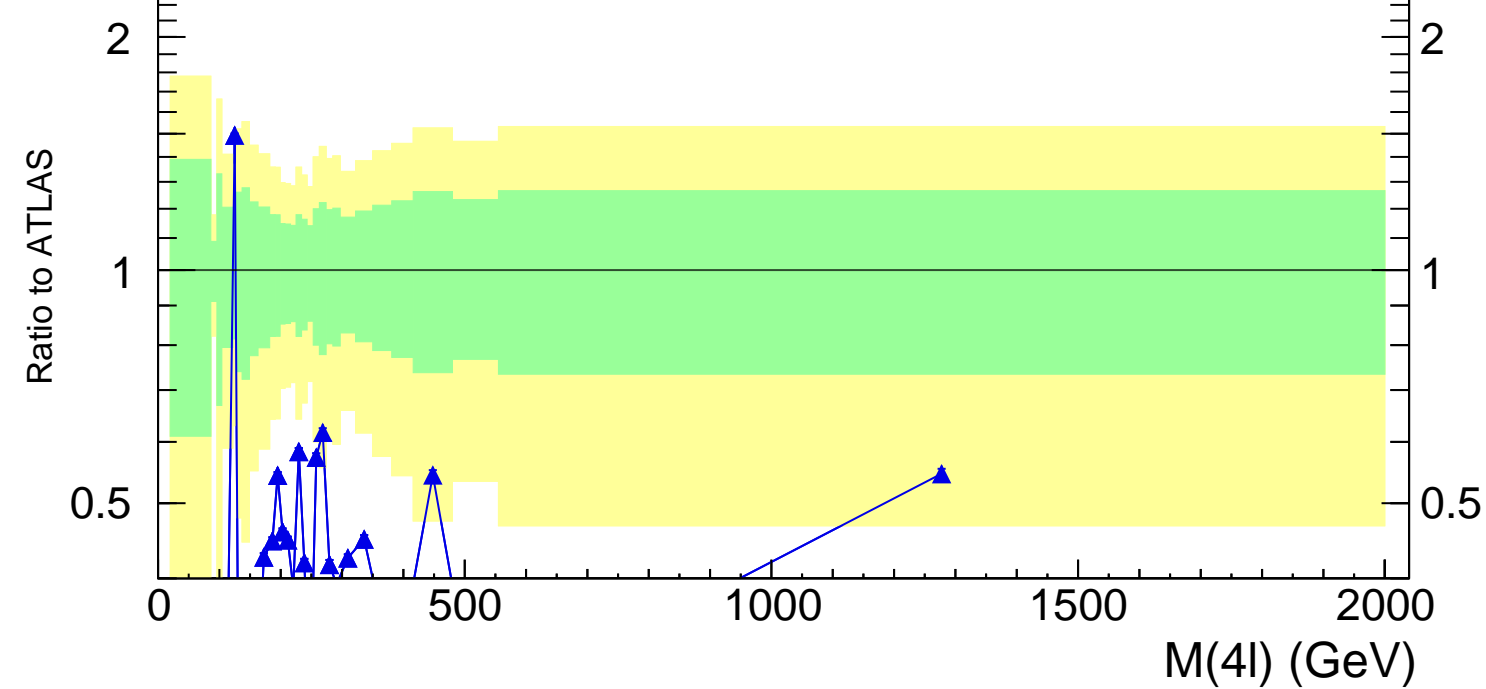

13000 GeV pp

4-lepton

Rivet 3.1.10, 3.5M events  
mcplots.cern.ch [arXiv:1306.3436]