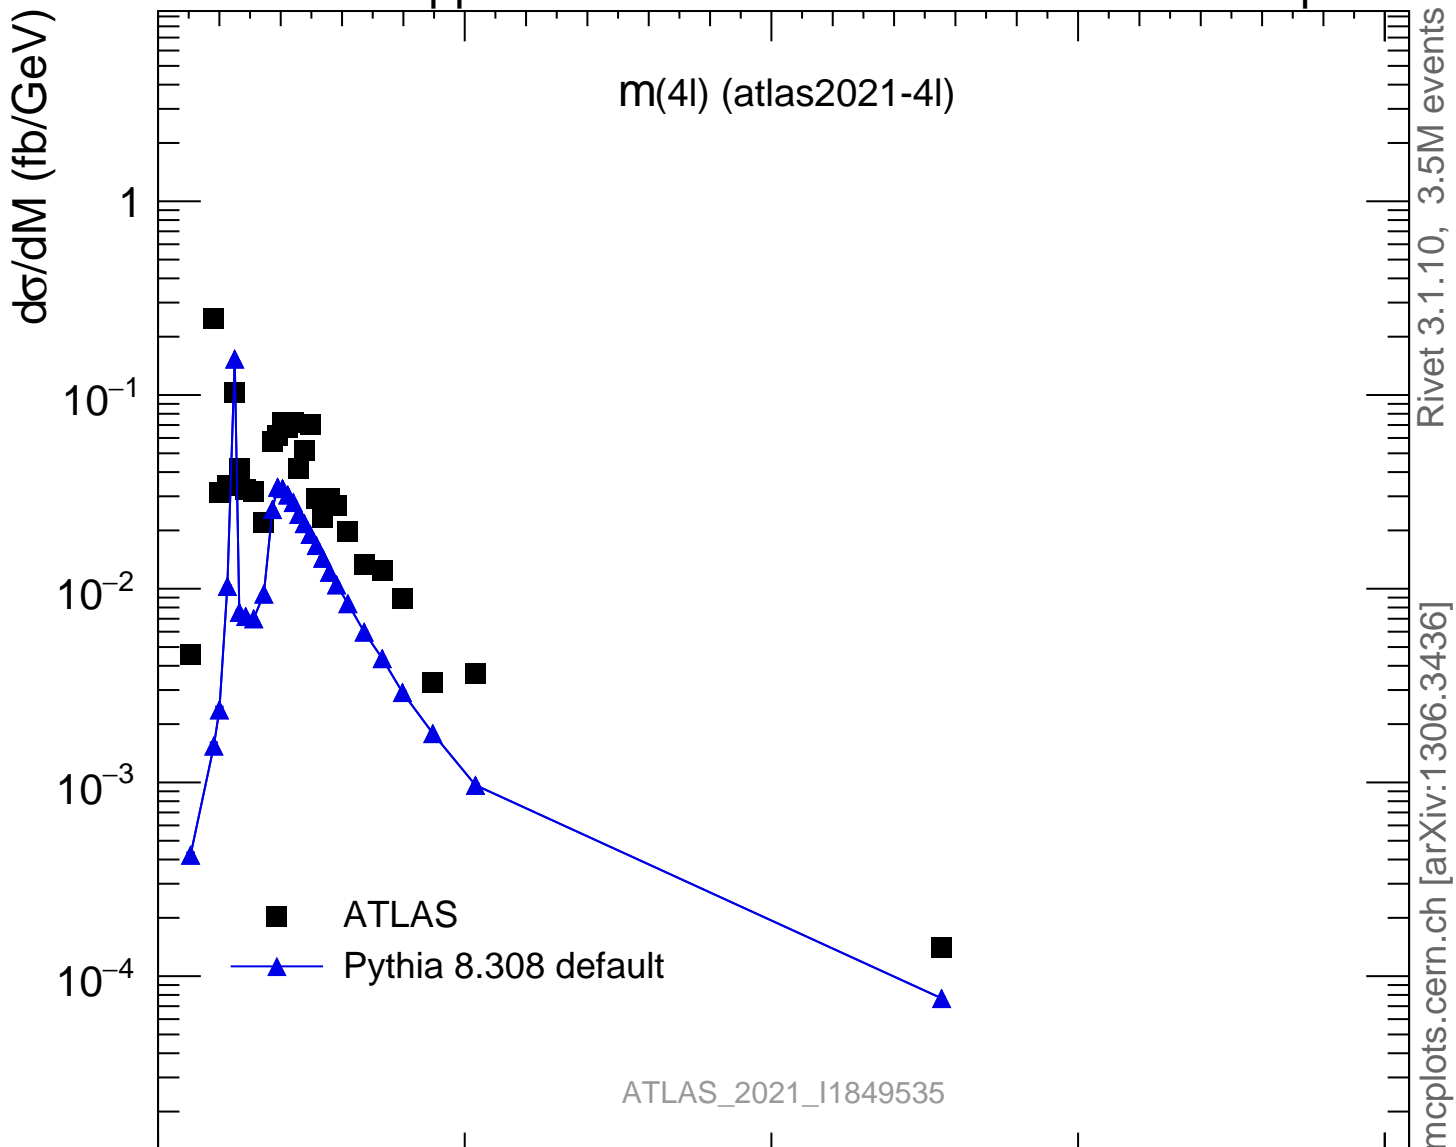

13000 GeV pp

4-lepton

Rivet 3.1.10, 3.5M events  
mcplots.cern.ch [arXiv:1306.3436]