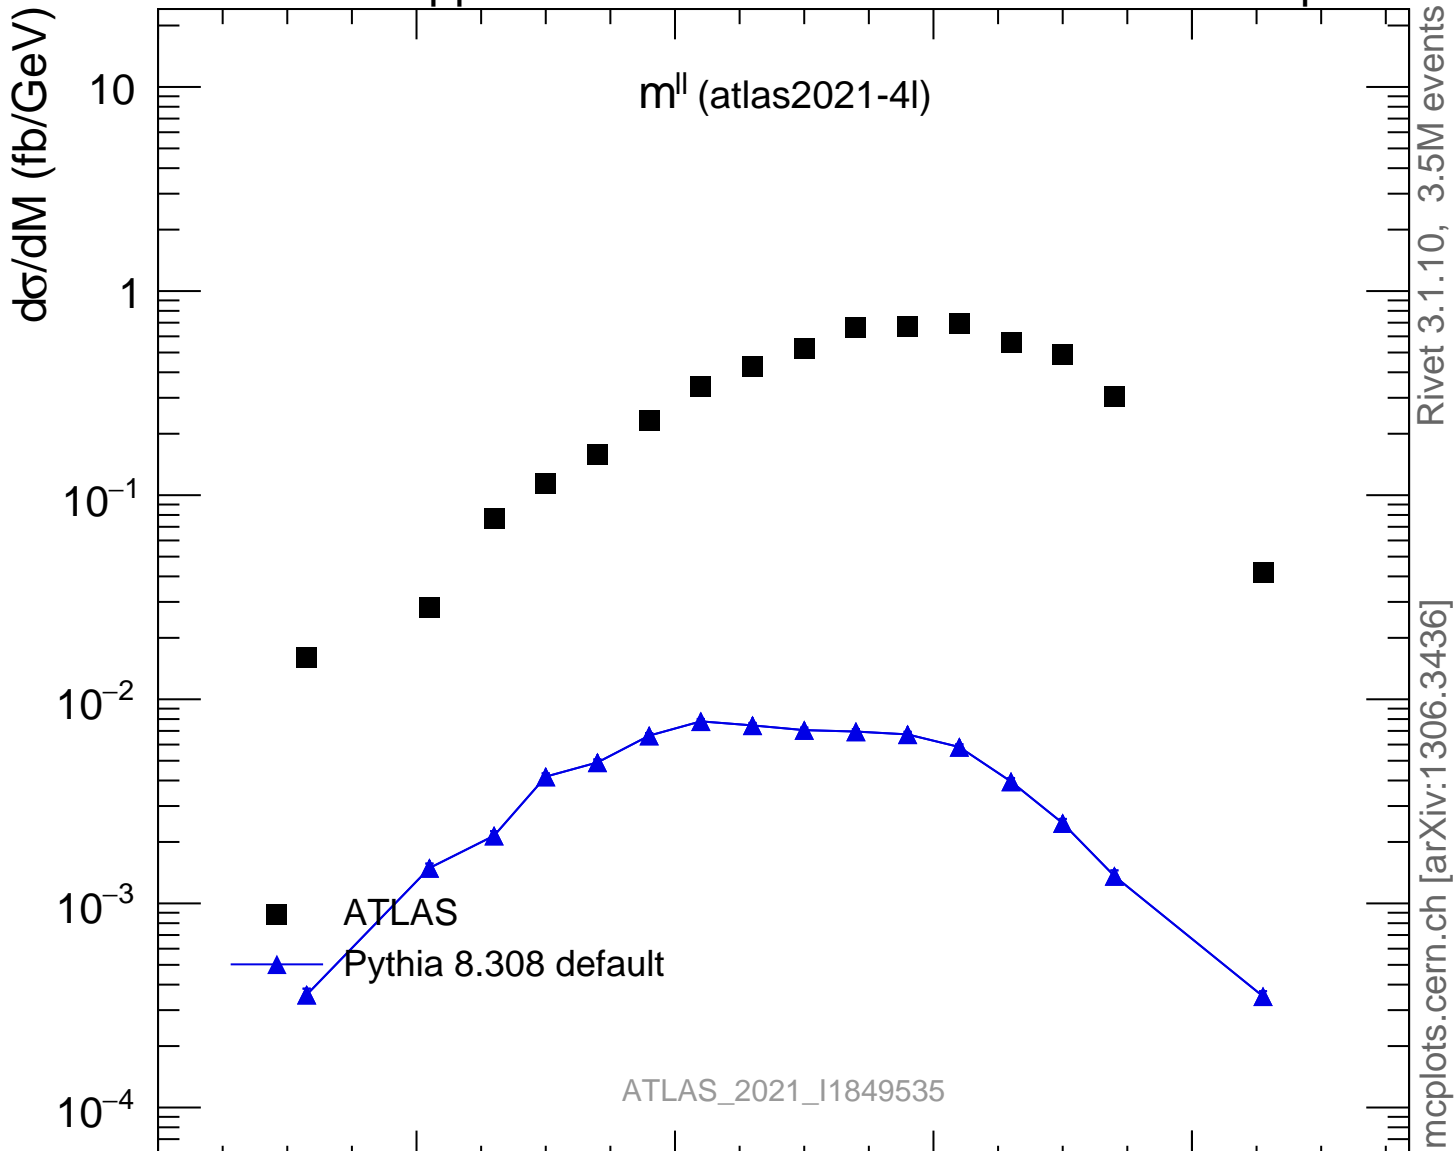

13000 GeV pp

4-lepton

Rivet 3.1.10, 3.5M events
mcplots.cern.ch [arXiv:1306.3436]