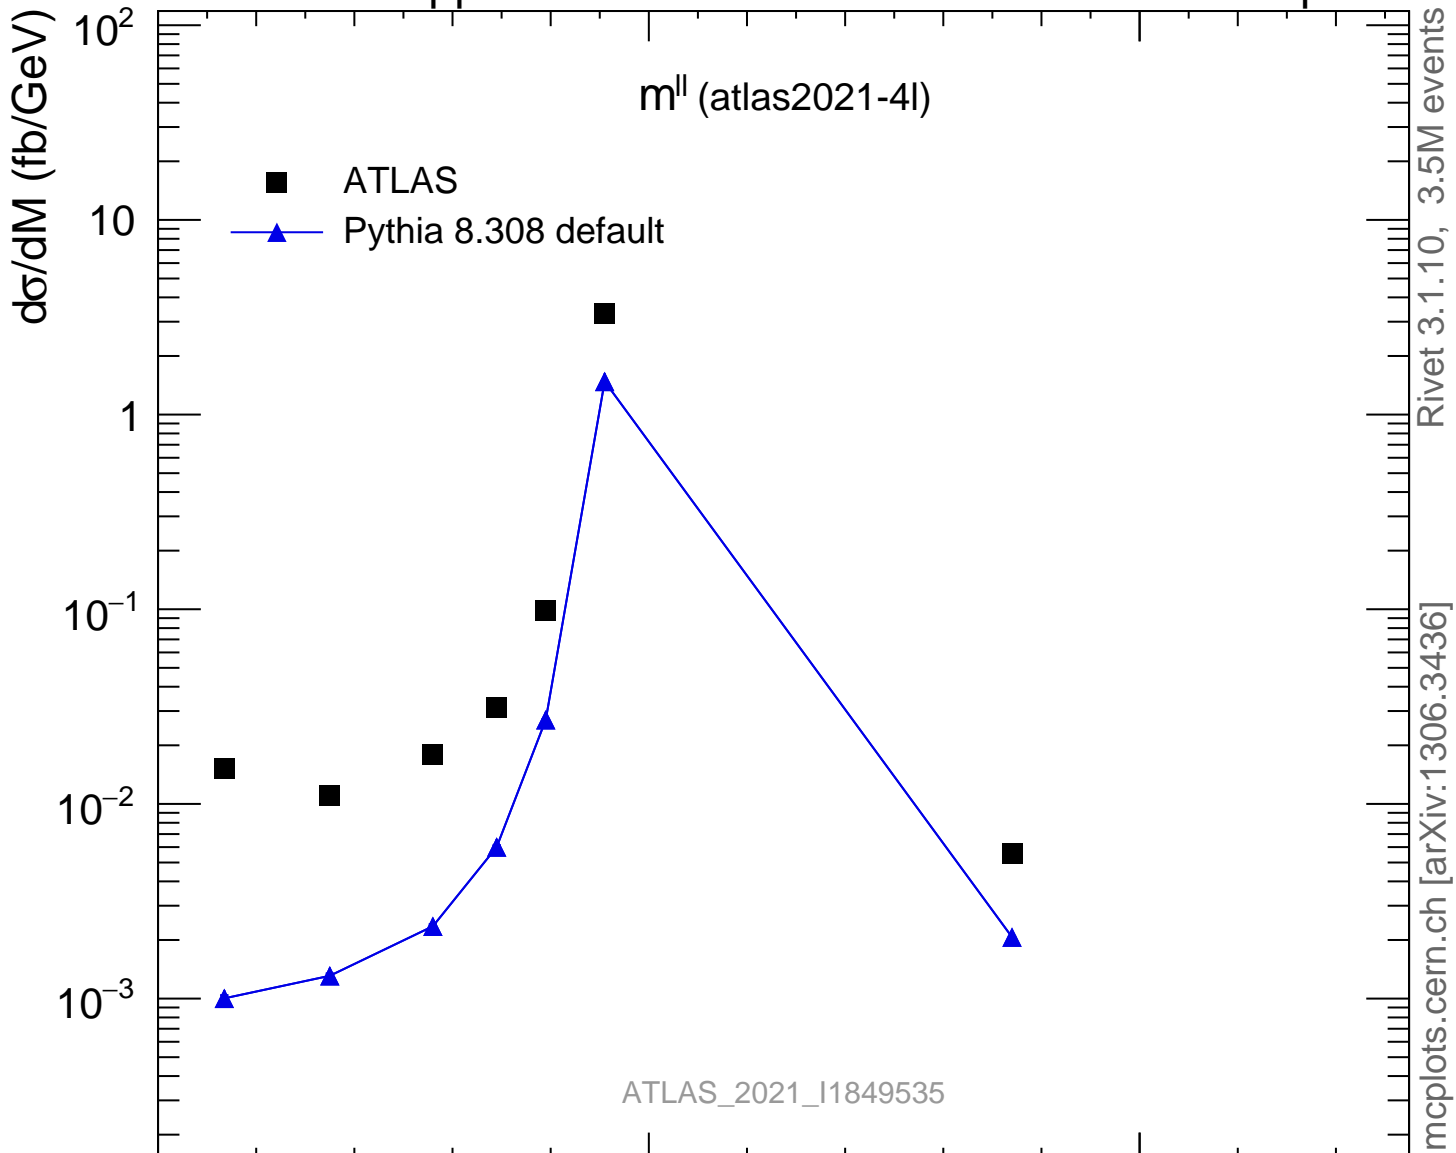

13000 GeV pp

4-lepton

ATLAS\_2021\_I1849535

Rivet 3.1.10, 3.5M events  
mcplots.cern.ch [arXiv:1306.3436]