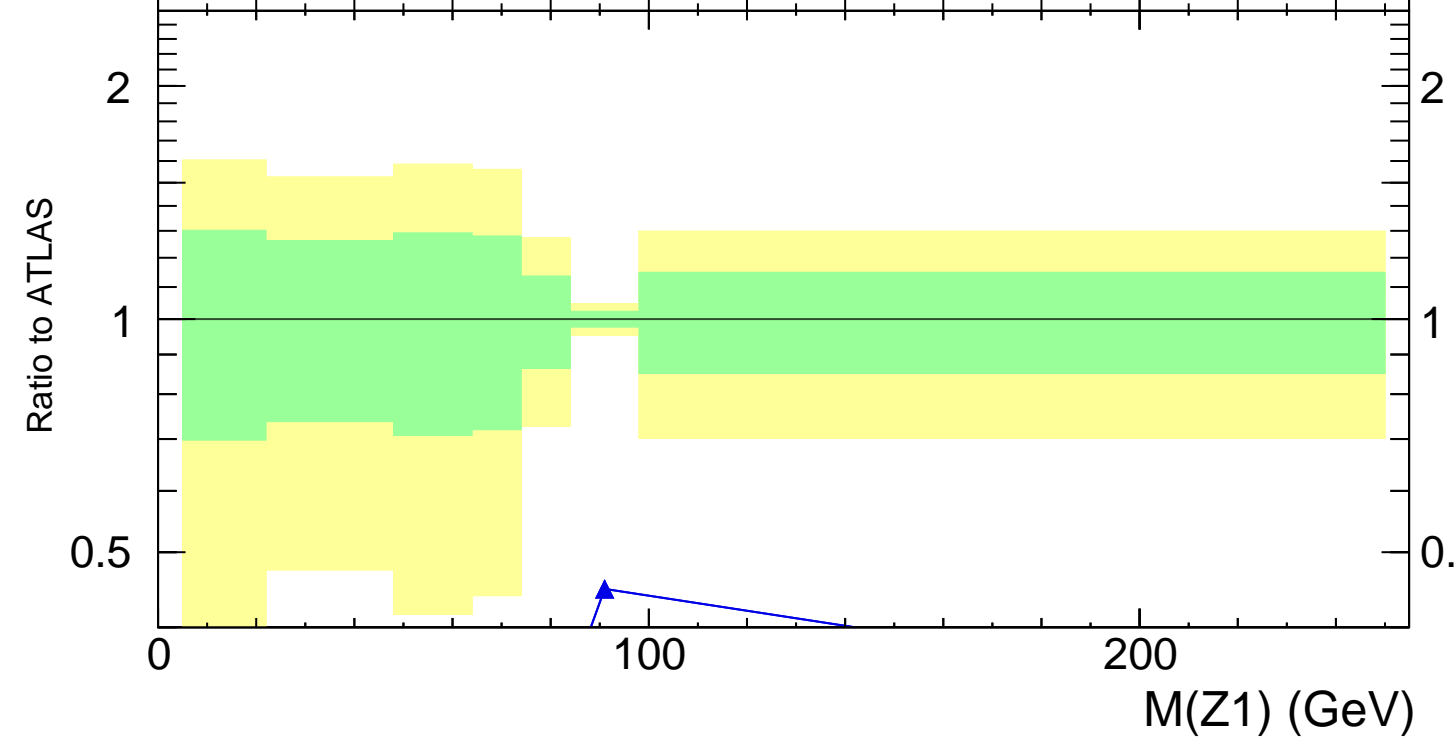

13000 GeV pp

4-lepton

ATLAS\_2021\_I1849535

Rivet 3.1.10, 3.5M events  
mcplots.cern.ch [arXiv:1306.3436]