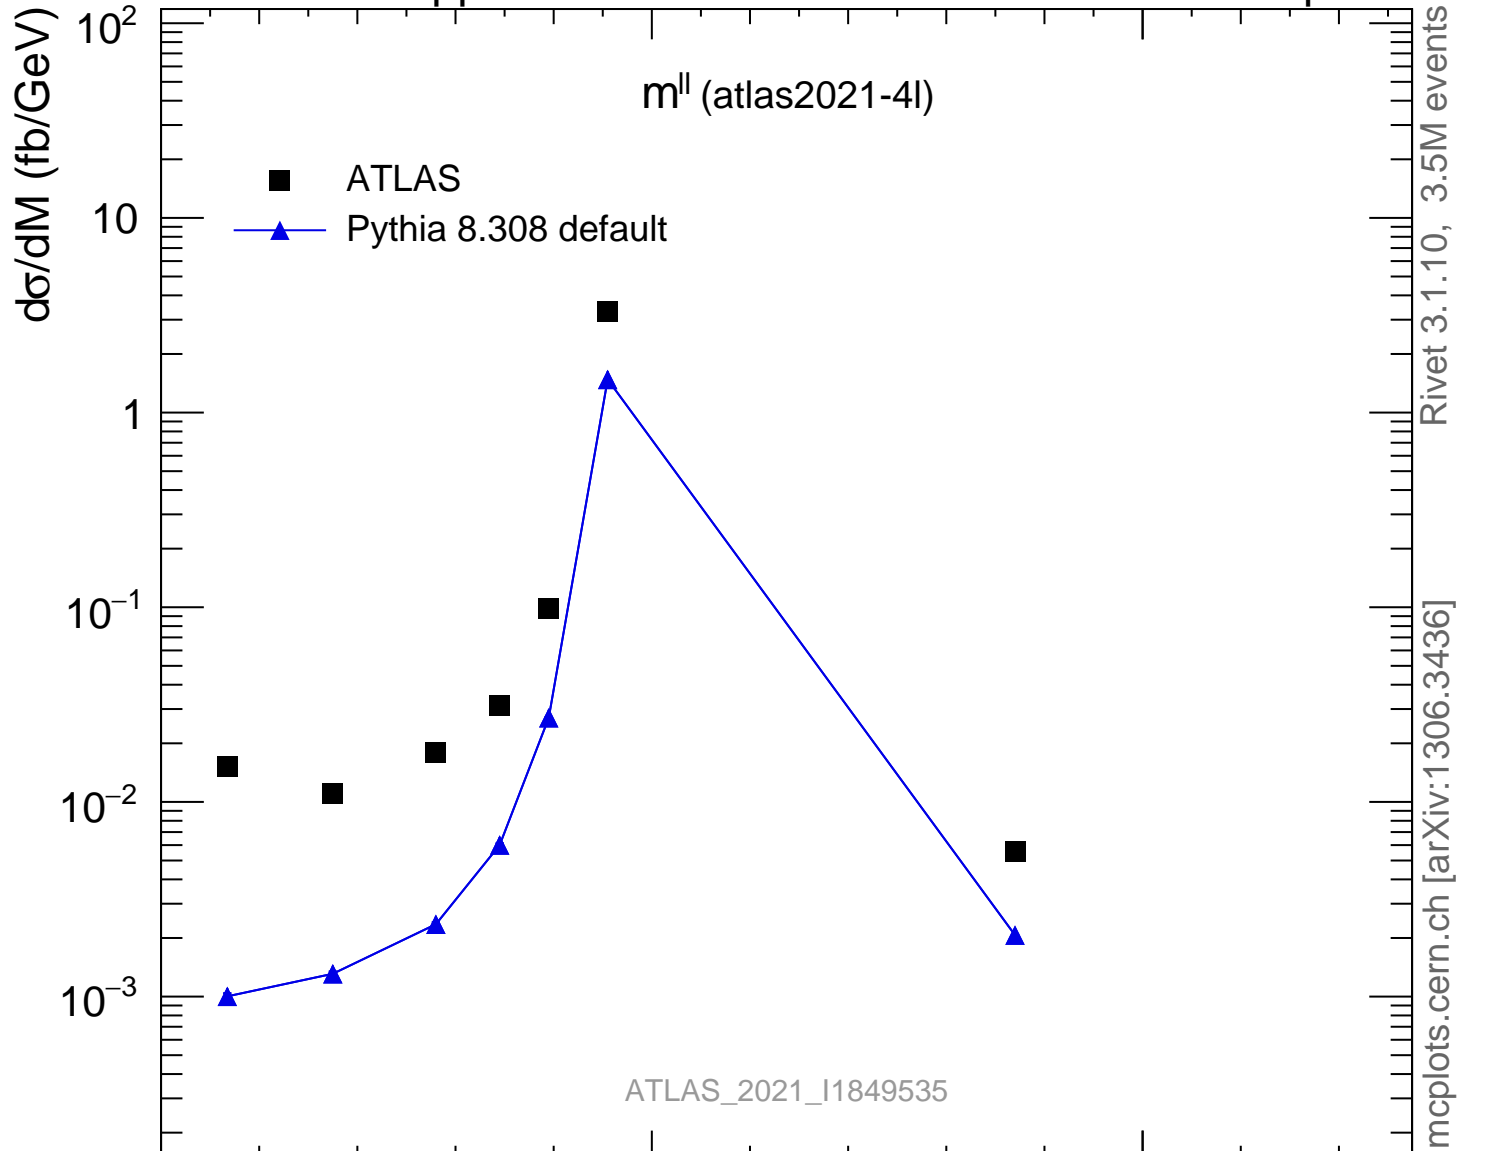

13000 GeV pp

4-lepton

Rivet 3.1.10, 3.5M events
mcplots.cern.ch [arXiv:1306.3436]