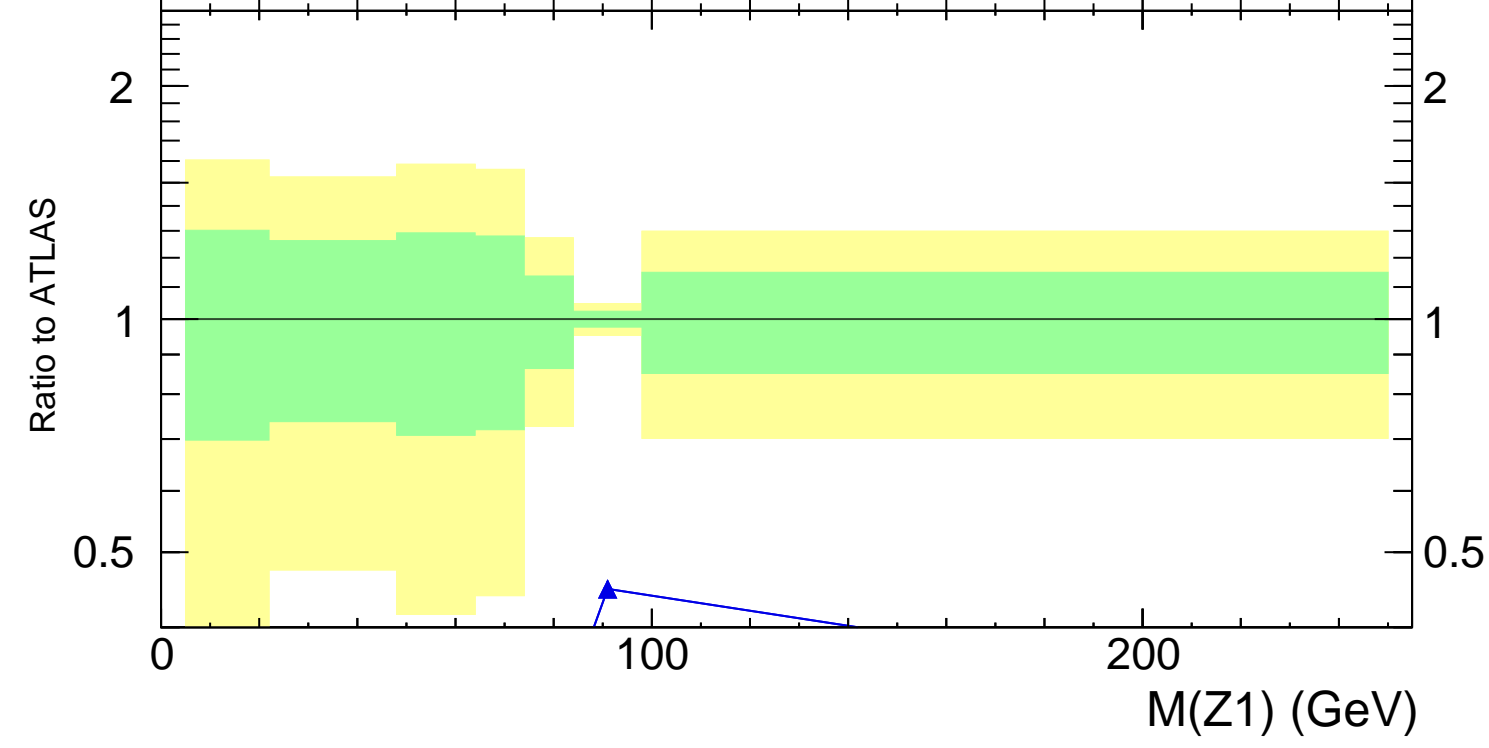

13000 GeV pp

4-lepton

Rivet 3.1.10, 3.5M events
mcplots.cern.ch [arXiv:1306.3436]