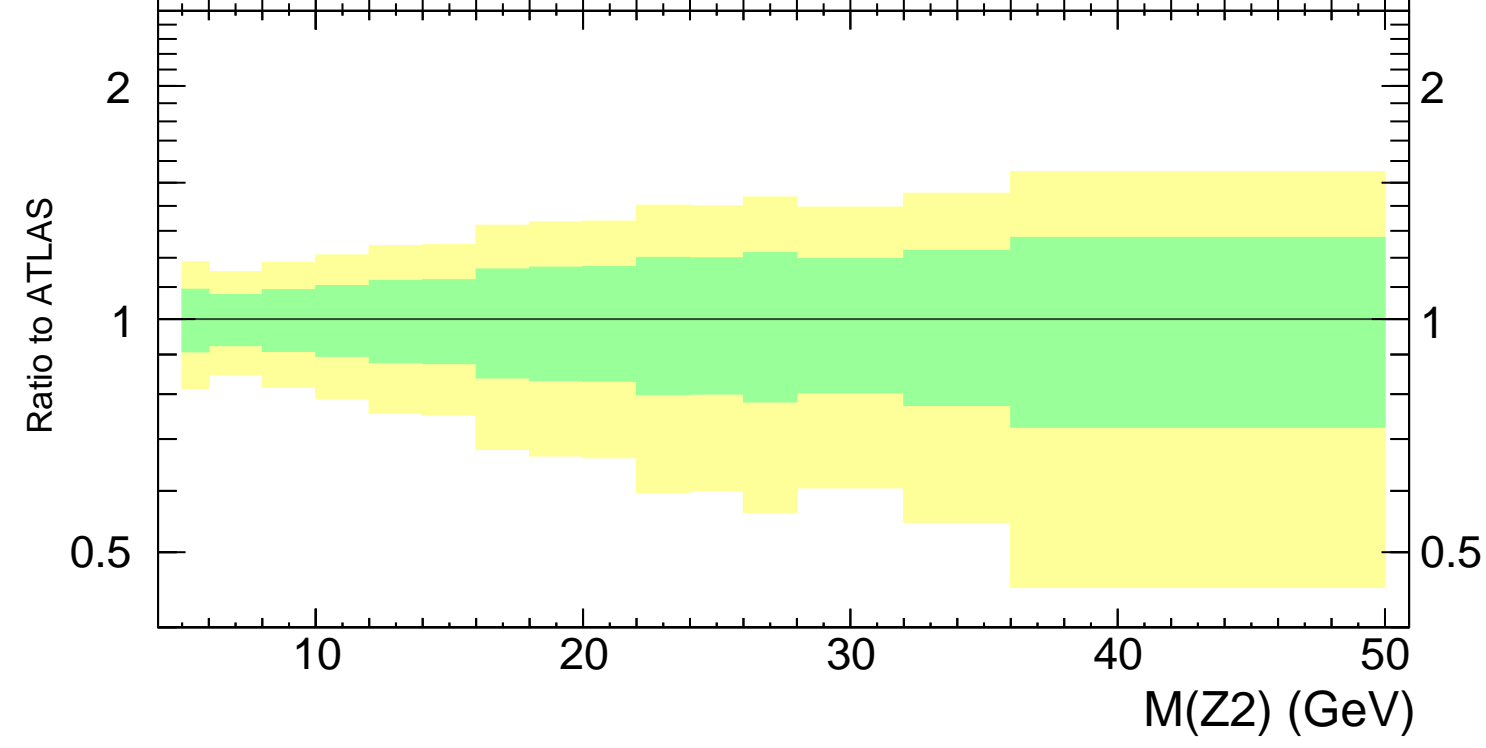

13000 GeV pp

4-lepton

Rivet 3.1.10, 3.5M events  
mcplots.cern.ch [arXiv:1306.3436]