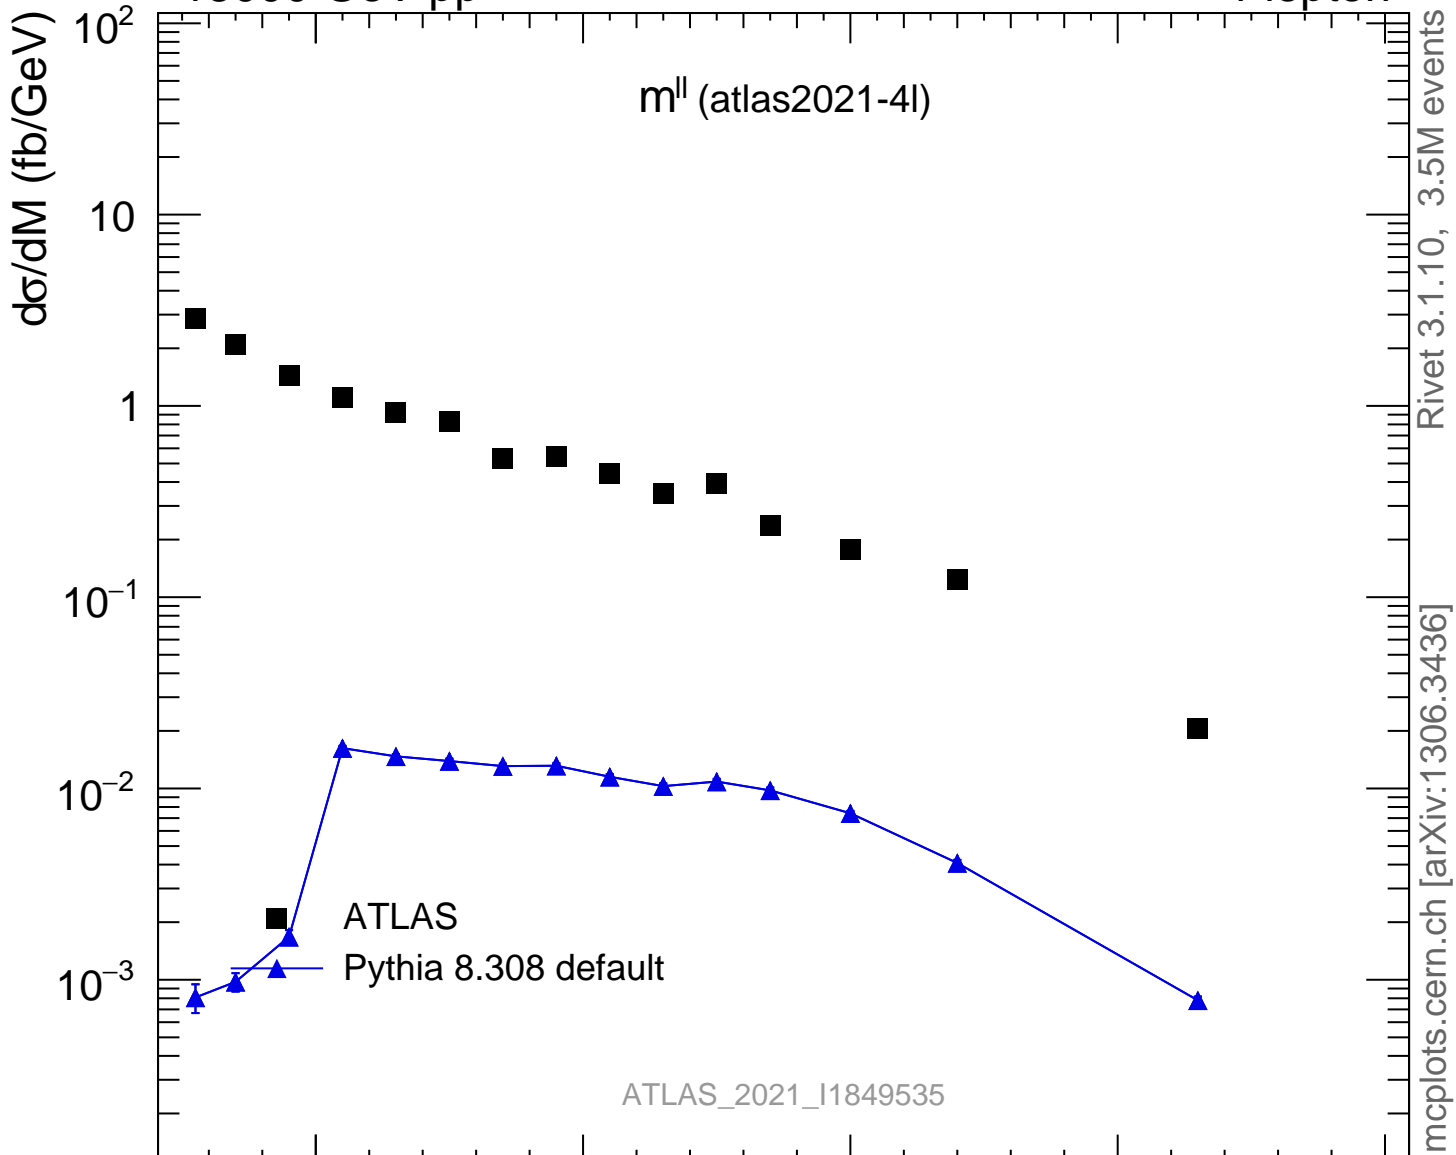

13000 GeV pp

4-lepton

Rivet 3.1.10, 3.5M events  
mcplots.cern.ch [arXiv:1306.3436]