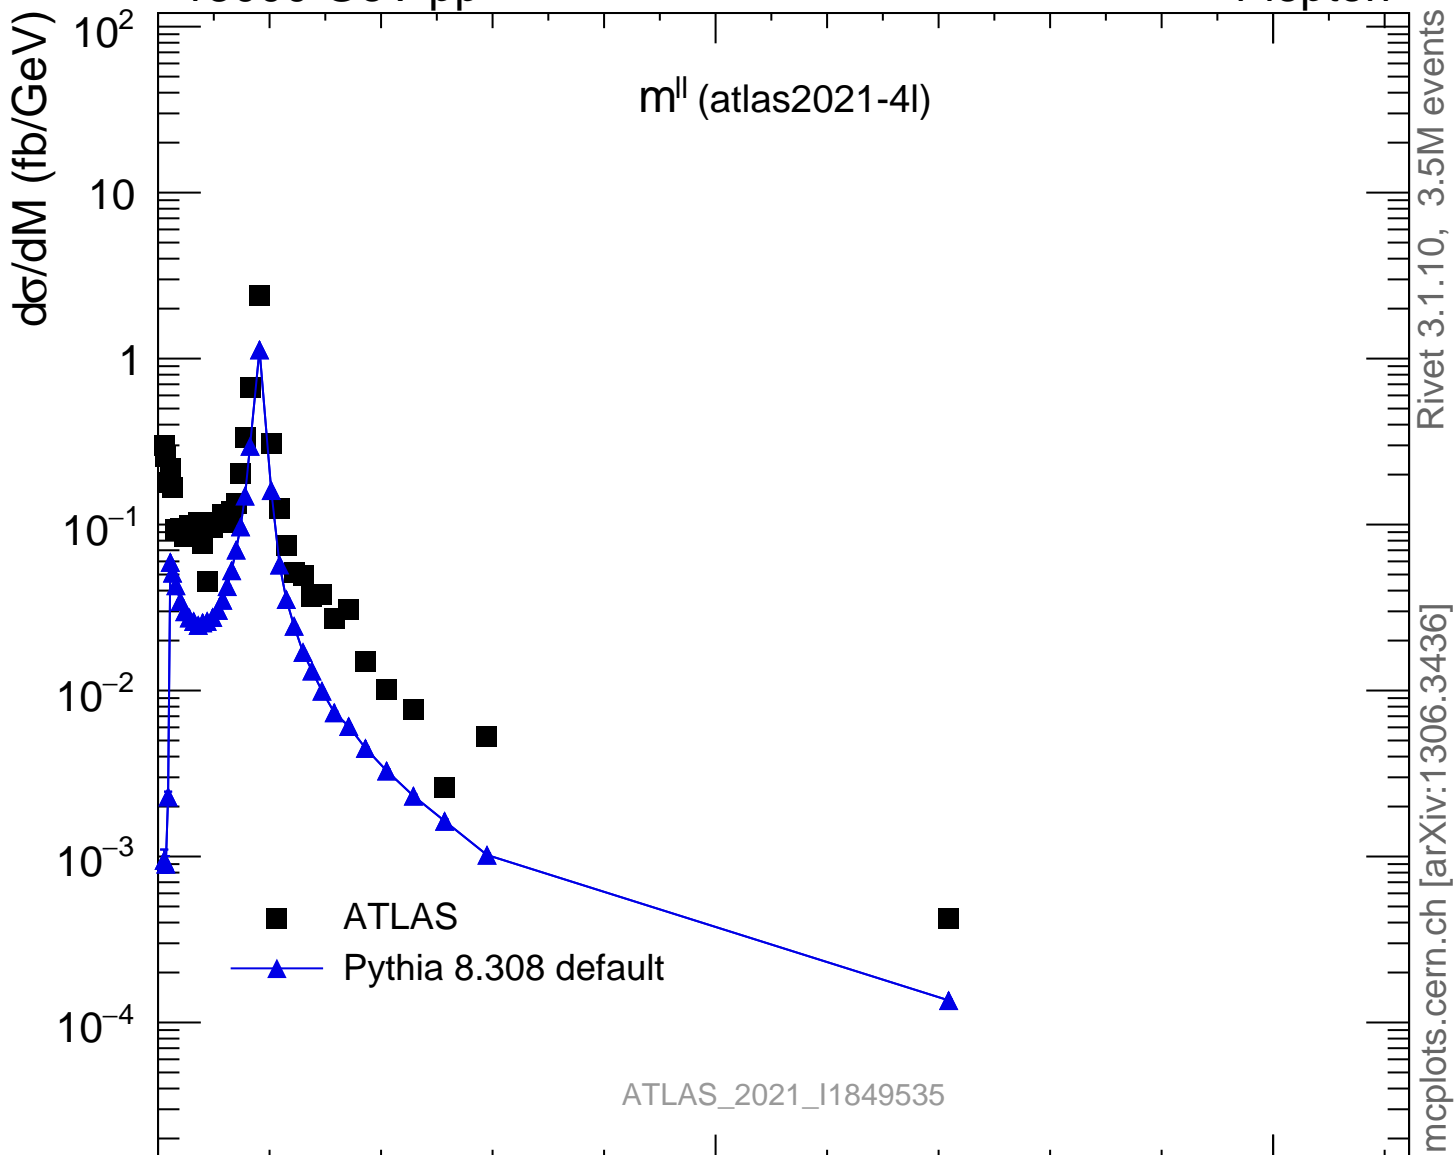

13000 GeV pp

4-lepton

Rivet 3.1.10, 3.5M events
mcplots.cern.ch [arXiv:1306.3436]