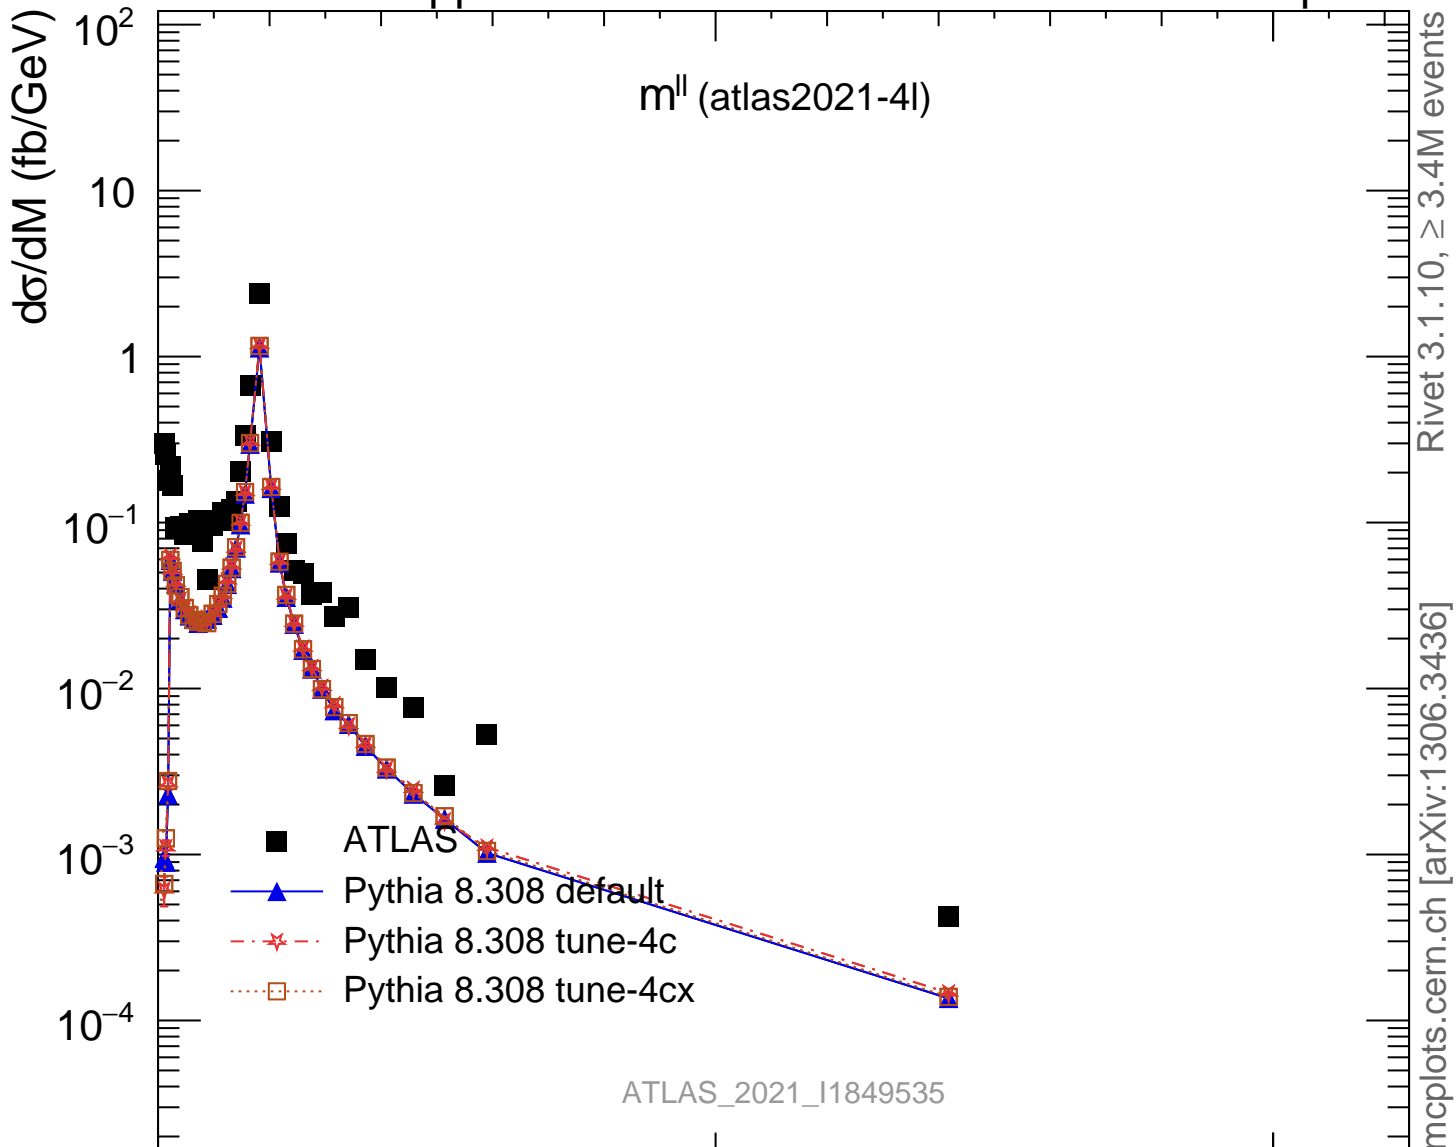

13000 GeV pp

4-lepton

Rivet 3.1.10, ≥ 3.4M events
mcplots.cern.ch [arXiv:1306.3436]