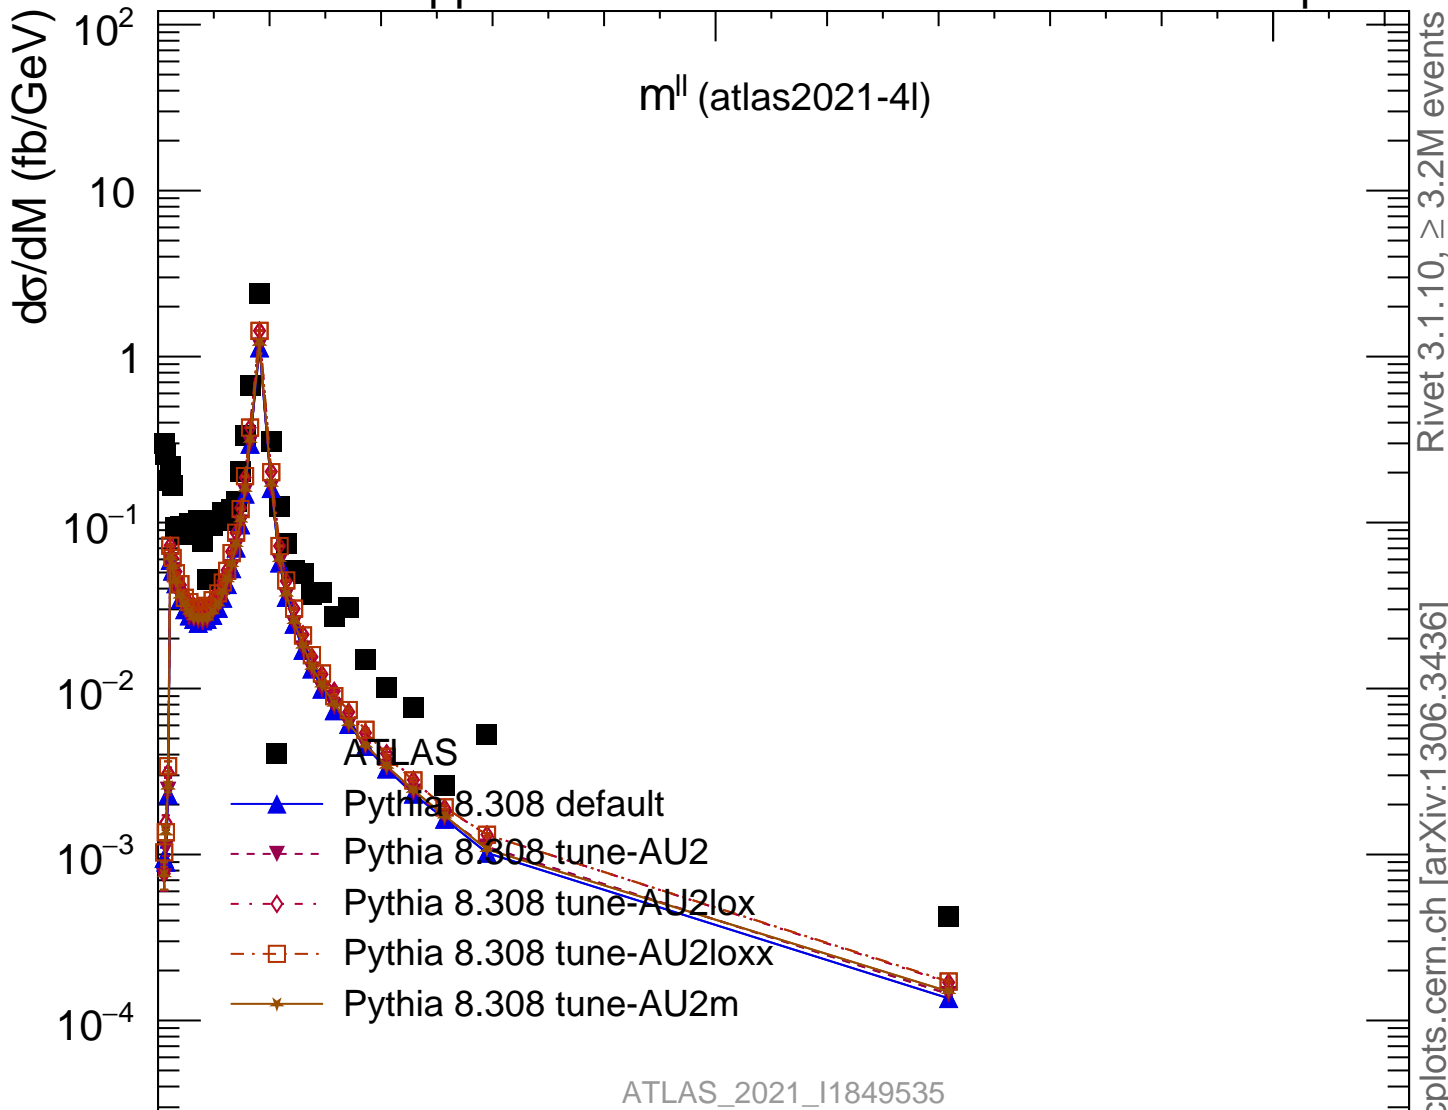

13000 GeV pp

4-lepton

Rivet 3.1.10, ≥ 3.2M events
mcplots.cern.ch [arXiv:1306.3436]