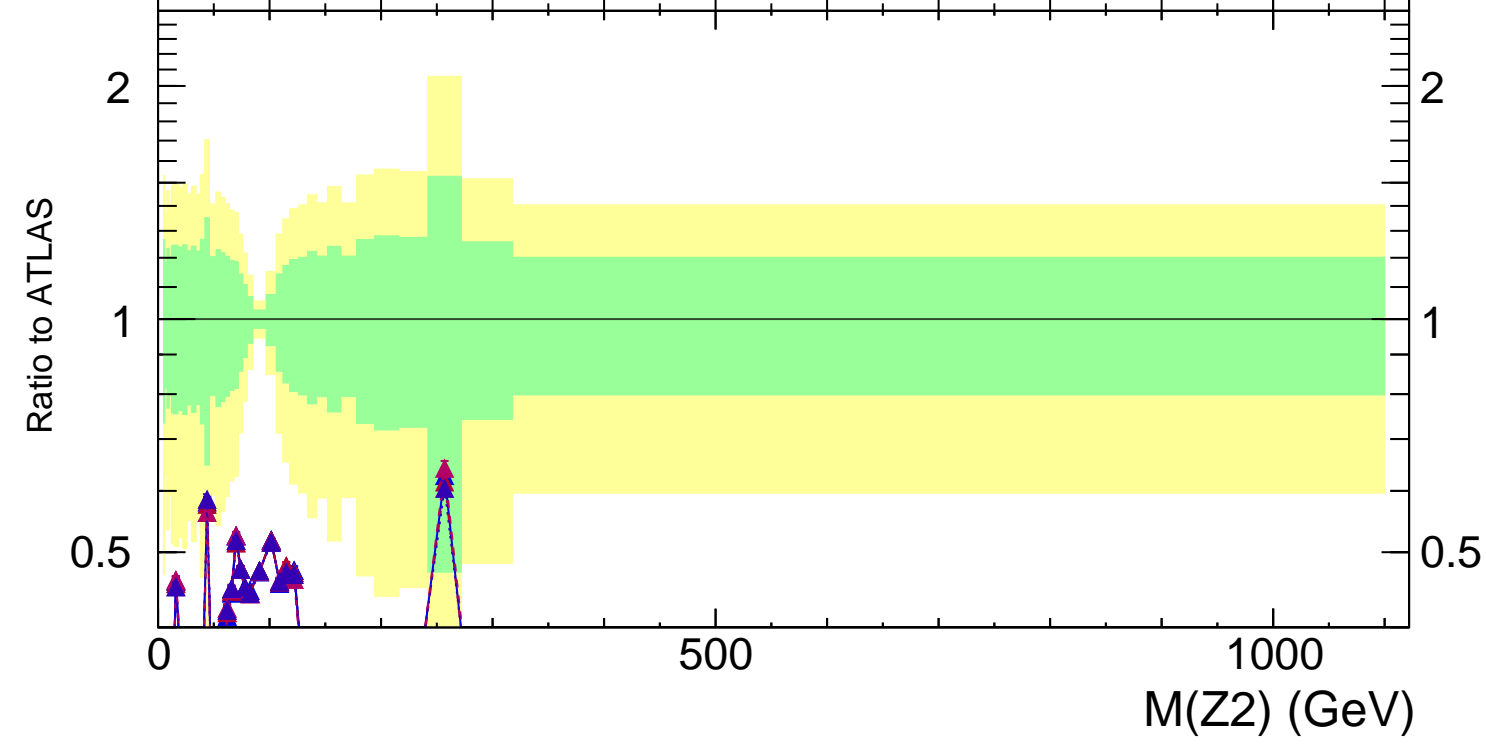

13000 GeV pp

4-lepton

Rivet 3.1.10, ≥ 3.2 M events
mcplots.cern.ch [arXiv:1306.3436]