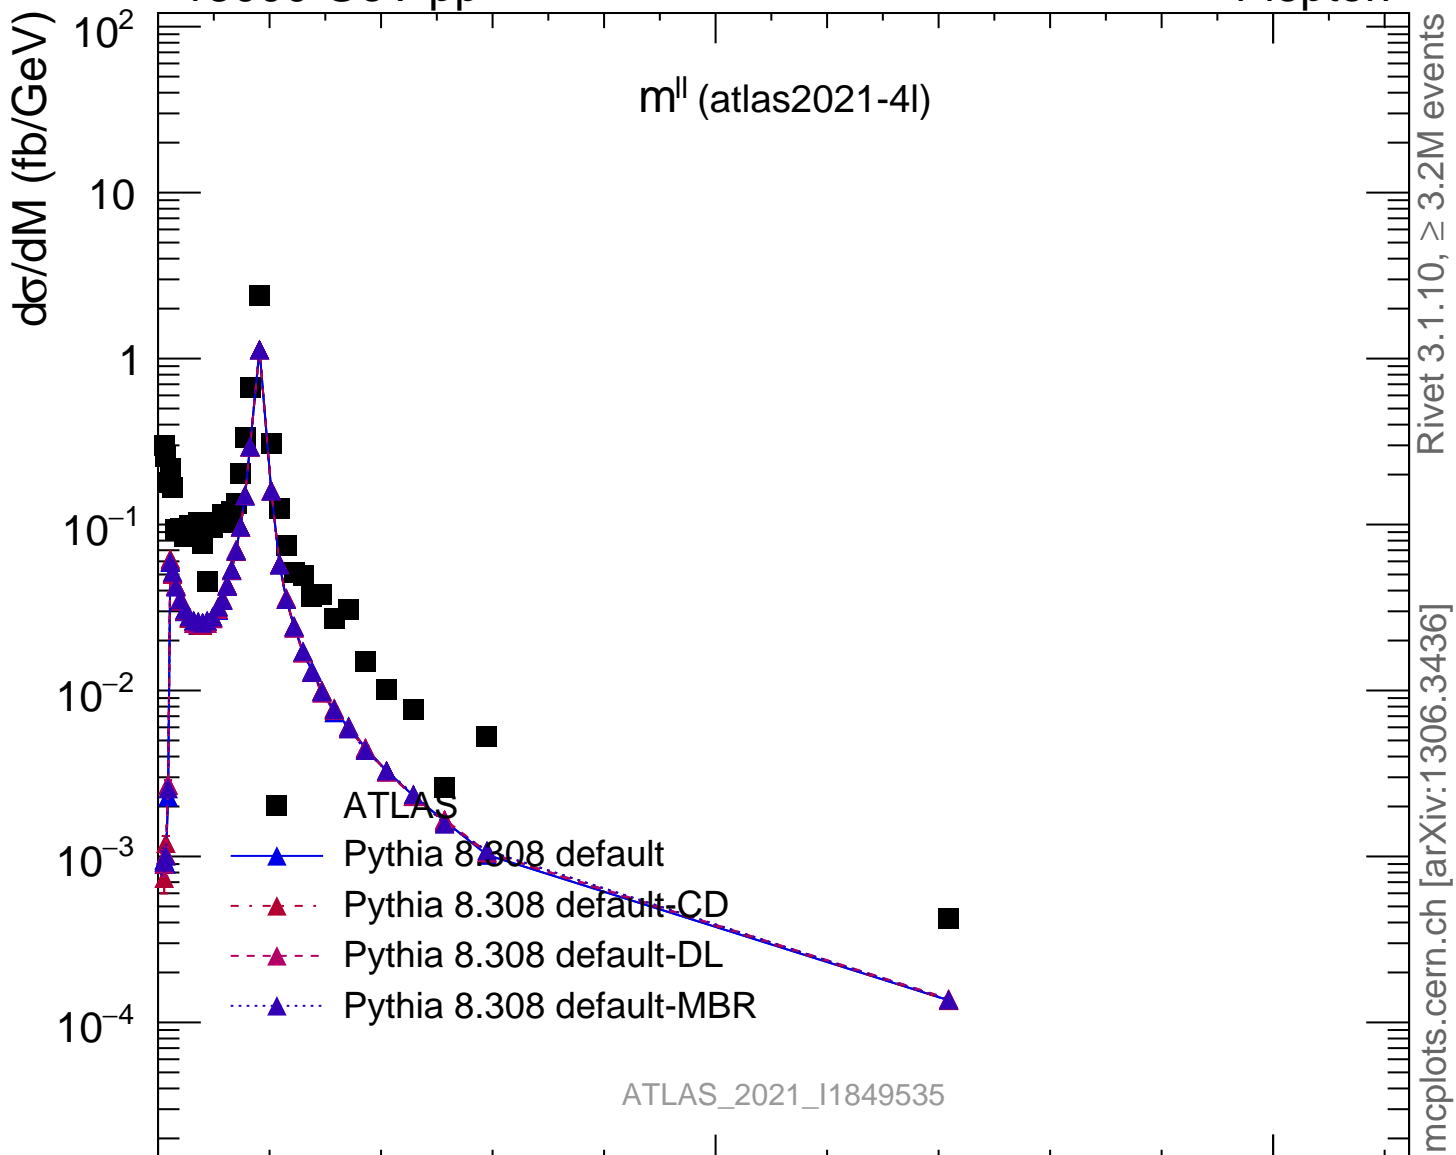

13000 GeV pp

4-lepton

Rivet 3.1.10, ≥ 3.2 M events
mcplots.cern.ch [arXiv:1306.3436]