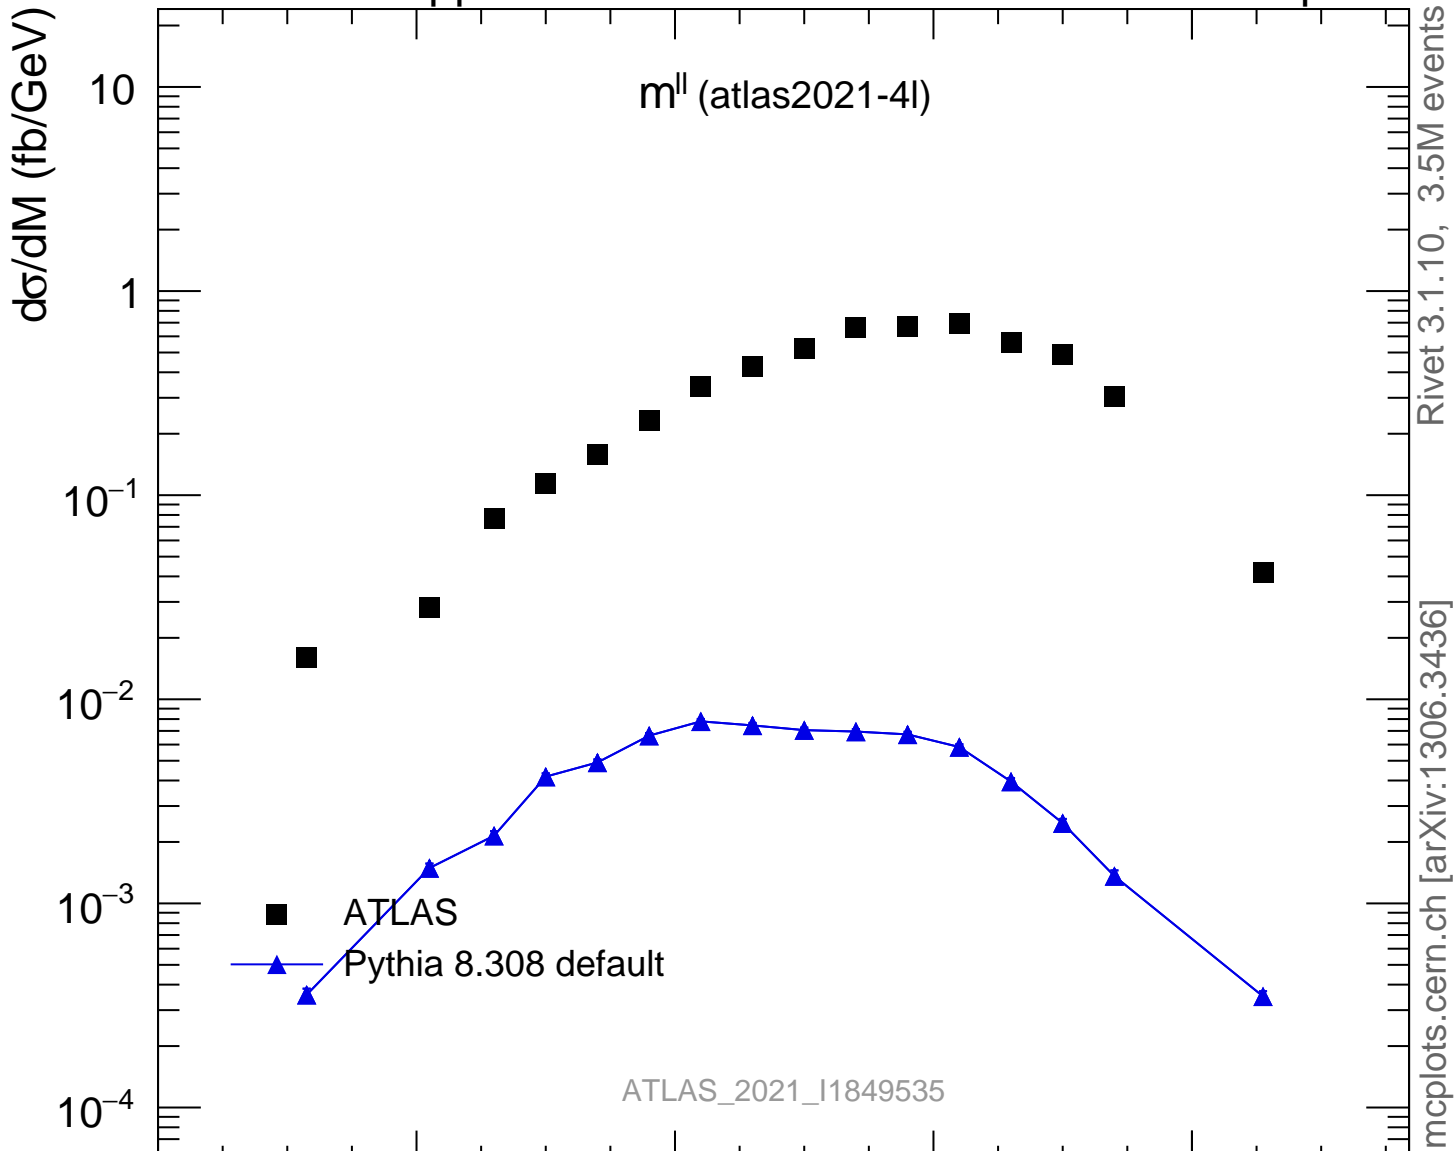

13000 GeV pp

4-lepton

Rivet 3.1.10, 3.5M events  
mcplots.cern.ch [arXiv:1306.3436]