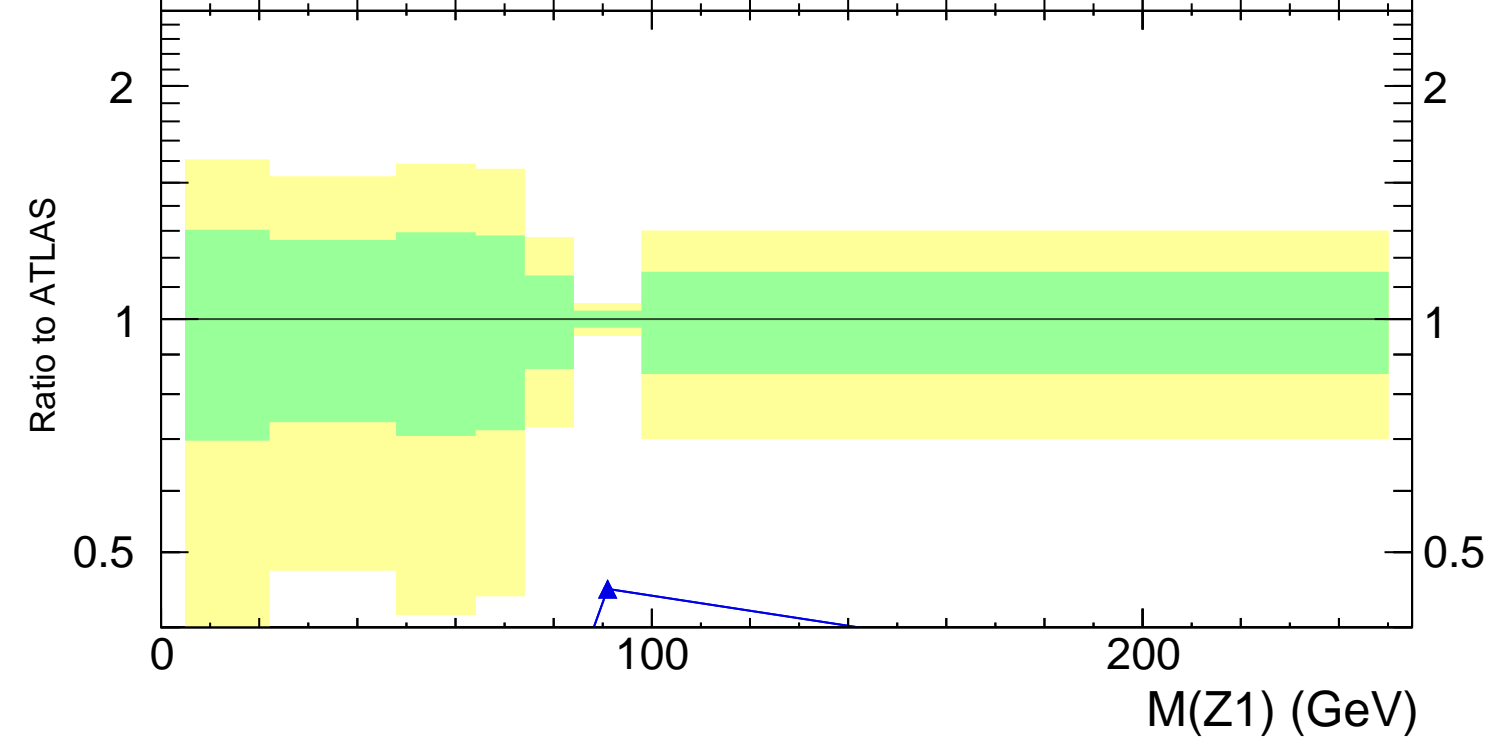

13000 GeV pp

4-lepton

ATLAS_2021_I1849535

Rivet 3.1.10, 3.5M events
mcplots.cern.ch [arXiv:1306.3436]