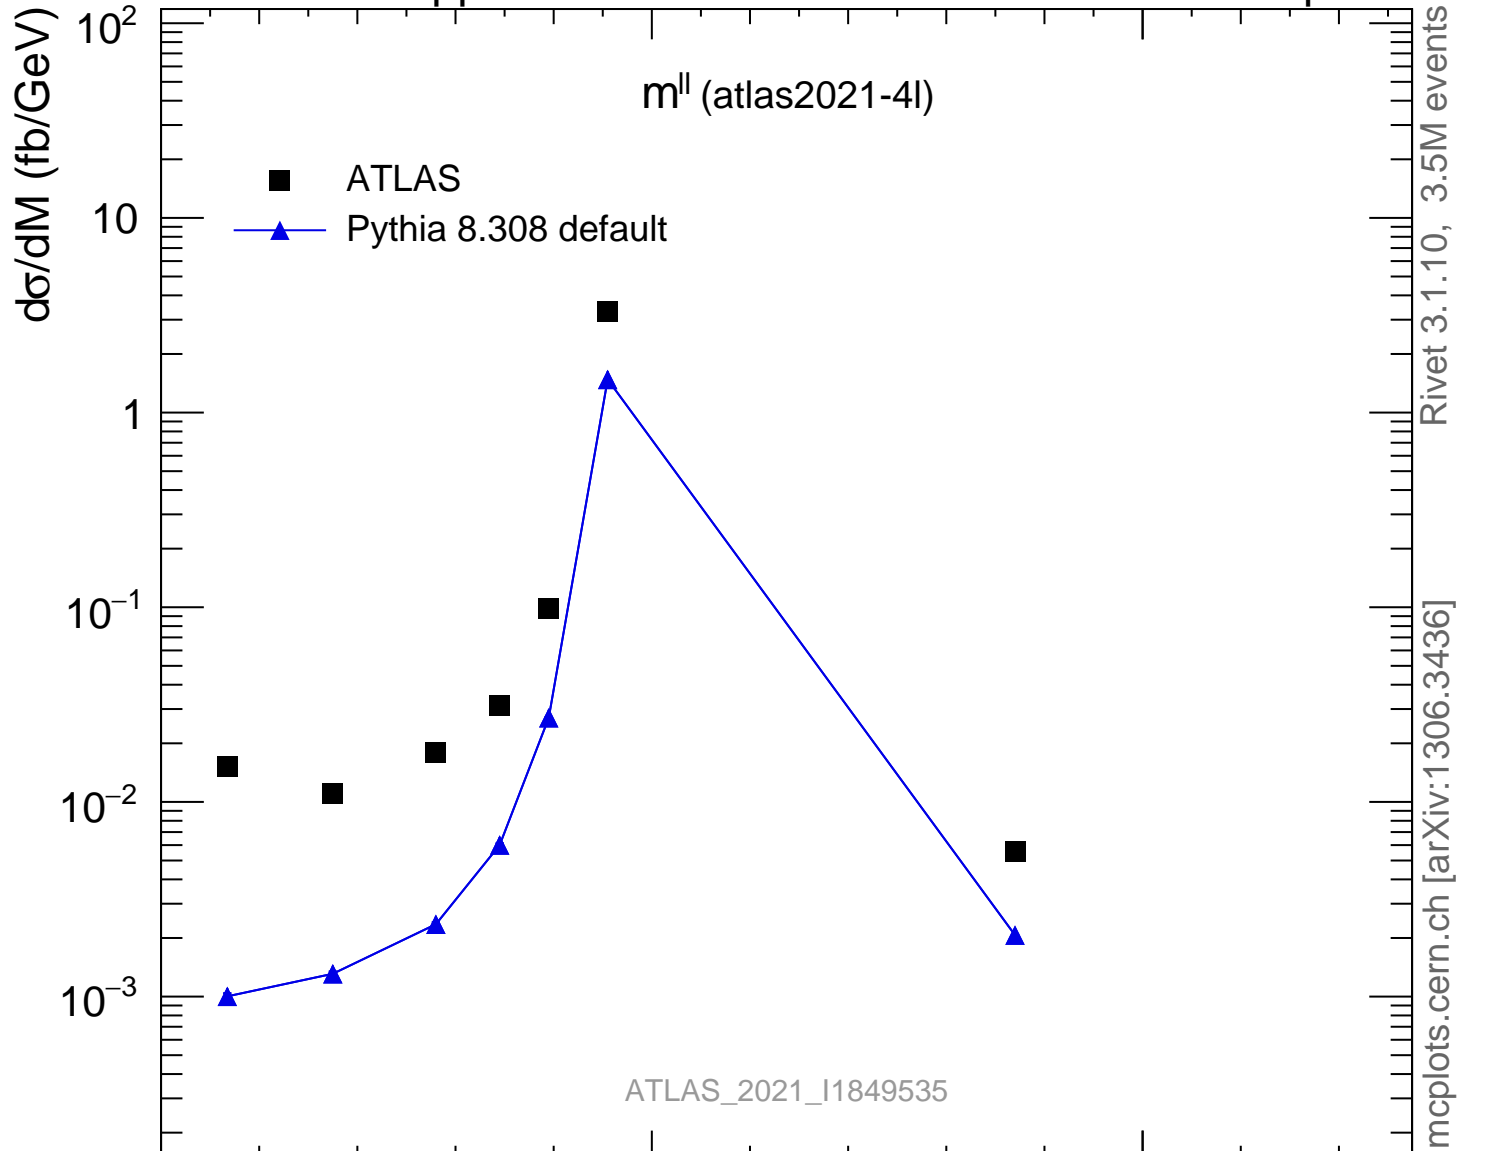

13000 GeV pp

4-lepton

ATLAS_2021_I1849535

Rivet 3.1.10, 3.5M events
mcplots.cern.ch [arXiv:1306.3436]